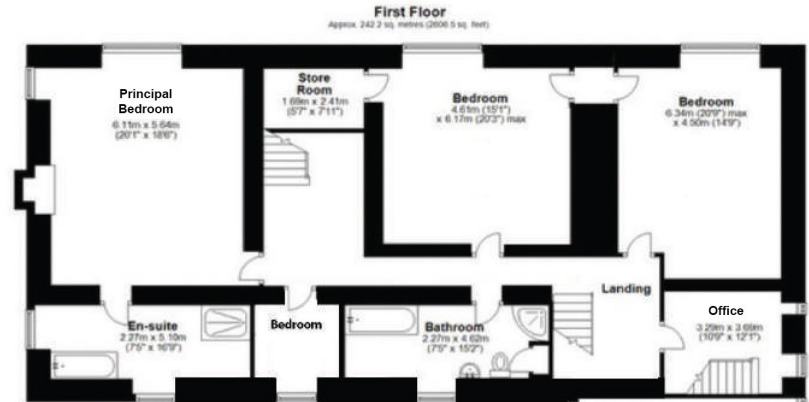

The Old Vicarage West Road Ovingham, Prudhoe, NE42

Total area: approx. 654.4 sq. metres (7043.9 sq. feet)