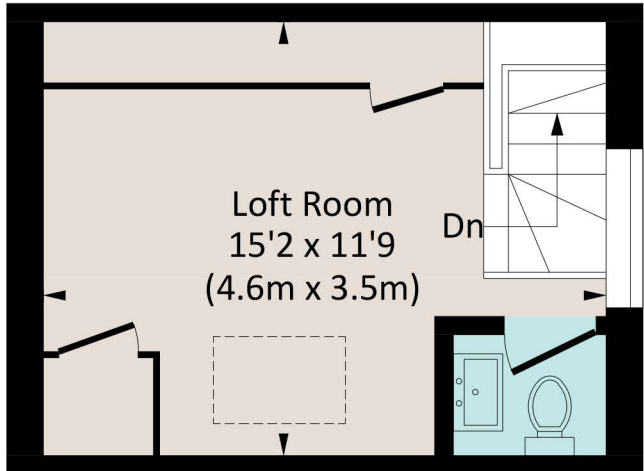

8 FERNDALE

Approx. gross internal area
980 Sq Ft. / 91.0 Sq M.

GROUND FLOOR

SECOND FLOOR

FIRST FLOOR

Illustration for identification purposes only, measurements are approximate, not to scale. Fourlabs.co © (ID1277363)