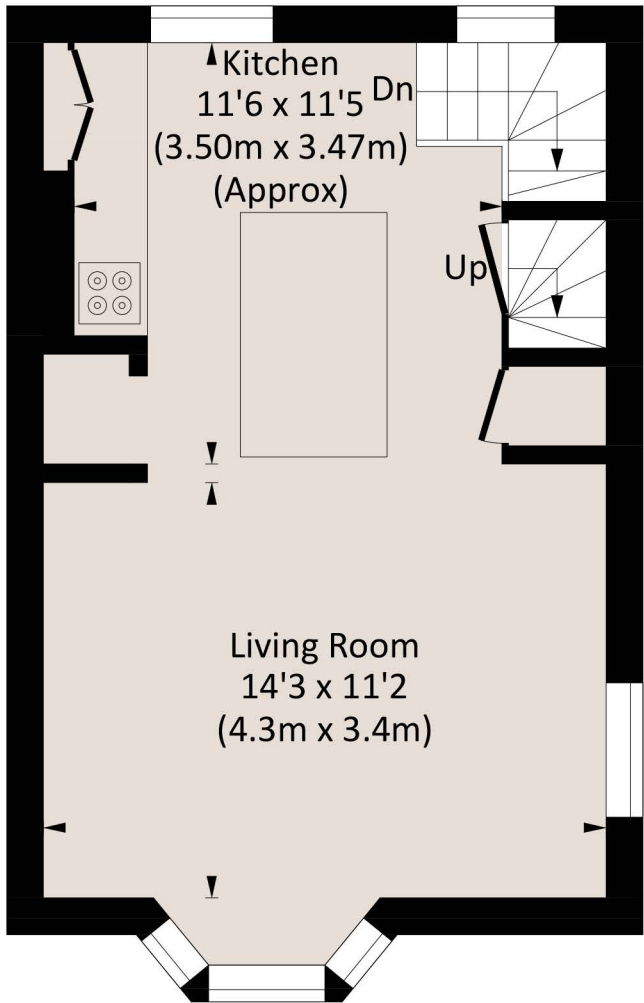

8 FERNDALE

Approx. gross internal area
980 Sq Ft. / 91.0 Sq M.

GROUND FLOOR

SECOND FLOOR

FIRST FLOOR

Illustration for identification purposes only, measurements are approximate, not to scale. Fourlabs.co © (ID1277363)