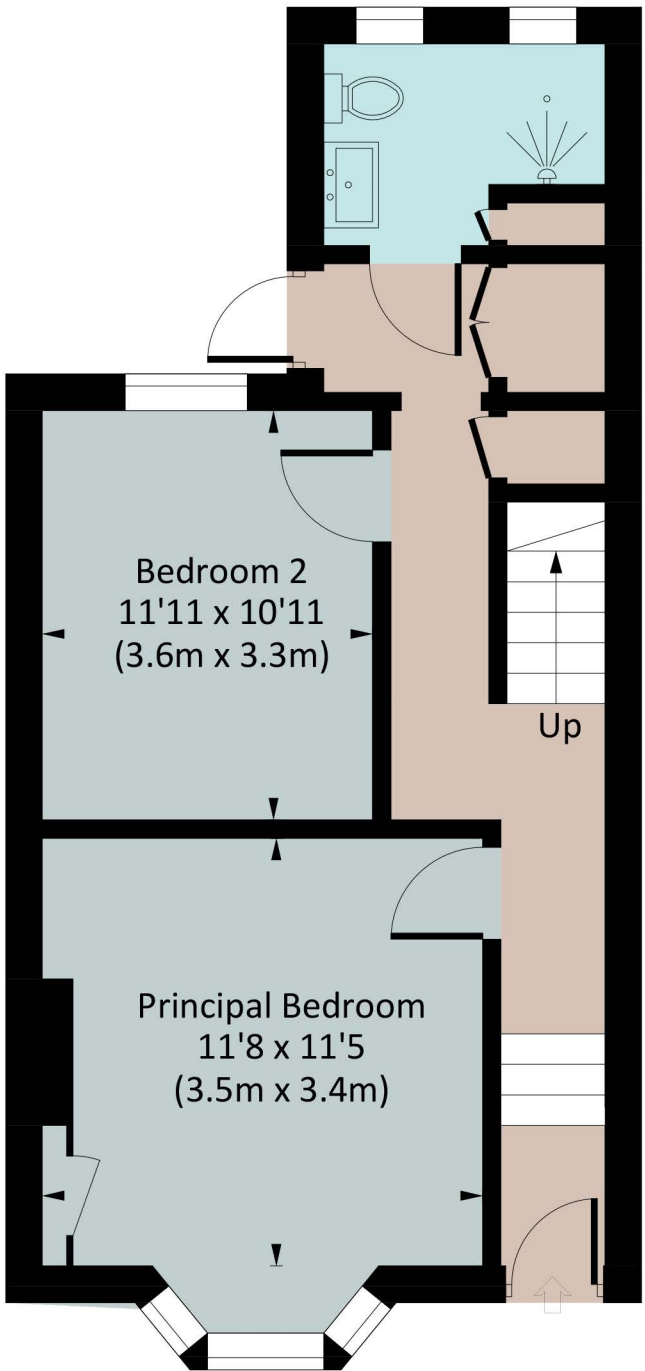

8 FERNDALE

Approx. gross internal area
980 Sq Ft. / 91.0 Sq M.

GROUND FLOOR

SECOND FLOOR

FIRST FLOOR

Illustration for identification purposes only, measurements are approximate, not to scale. Fourlabs.co © (ID1277363)