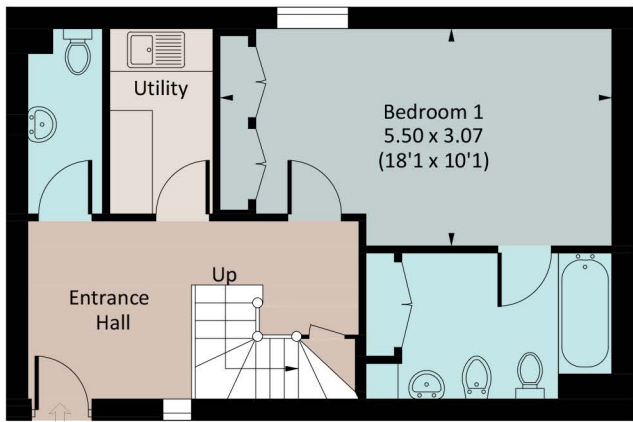

THRESHERS, 5A COLERIDGE BARNS

Approx. gross internal area
 1388.4 Sq Ft. / 129.0 Sq M. Exc. Garage / Mezzanine
 Garage / Mezzanine = 356 Sq Ft. / 33.1 Sq M.

 = Reduced headroom below 1.5m / 5'0

GARAGE WITH MEZZANINE WORKSHOP

(Not Shown In Actual Location / Orientation)