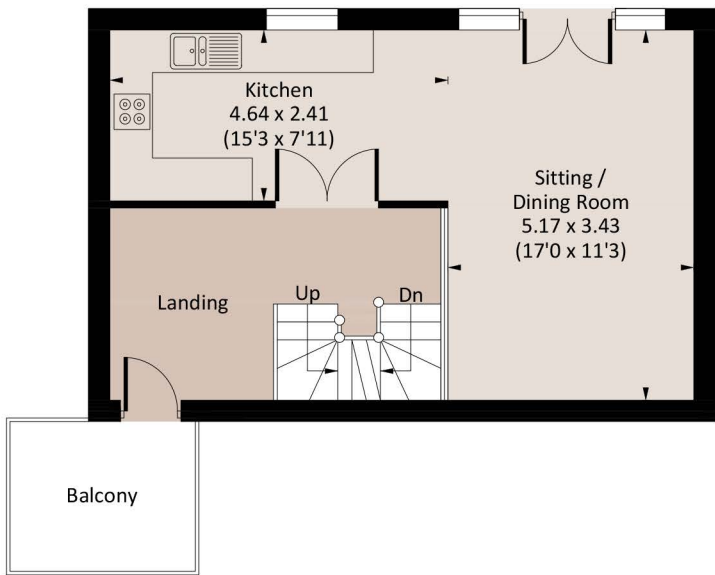

THRESHERS, 5A COLERIDGE BARNS

Approx. gross internal area
 1388.4 Sq Ft. / 129.0 Sq M. Exc. Garage / Mezzanine
 Garage / Mezzanine = 356 Sq Ft. / 33.1 Sq M.

 = Reduced headroom below 1.5m / 5'0

GARAGE WITH MEZZANINE WORKSHOP

(Not Shown In Actual Location / Orientation)