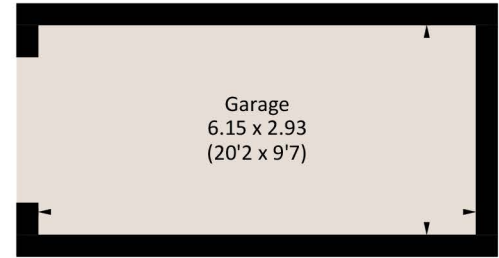

THRESHERS, 5A COLERIDGE BARNS

Approx. gross internal area
 1388.4 Sq Ft. / 129.0 Sq M. Exc. Garage / Mezzanine
 Garage / Mezzanine = 356 Sq Ft. / 33.1 Sq M.

 = Reduced headroom below 1.5m / 5'0

GARAGE WITH MEZZANINE WORKSHOP

(Not Shown In Actual Location / Orientation)