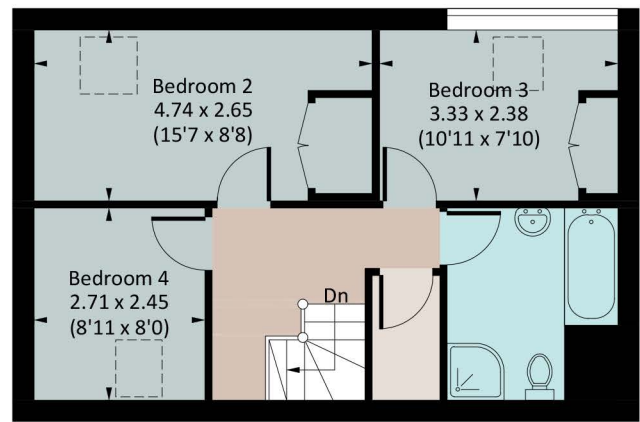

THRESHERS, 5A COLERIDGE BARNS

Approx. gross internal area
 1388.4 Sq Ft. / 129.0 Sq M. Exc. Garage / Mezzanine
 Garage / Mezzanine = 356 Sq Ft. / 33.1 Sq M.

 = Reduced headroom below 1.5m / 5'0

GARAGE WITH MEZZANINE WORKSHOP

(Not Shown In Actual Location / Orientation)