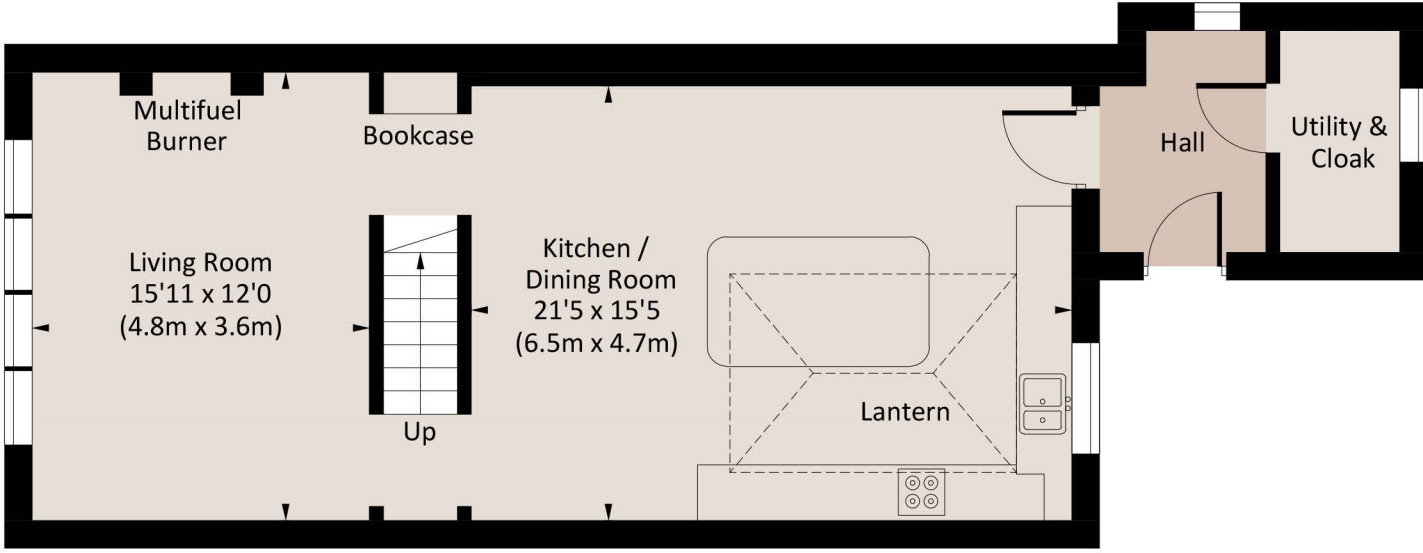

HILLSIDE COTTAGE, 2 OVERHILL

Approx. gross internal area
1168 Sq Ft. / 108.49 Sq M.

SECOND FLOOR

FIRST FLOOR

GROUND FLOOR

Illustration for identification purposes only, measurements are approximate, not to scale. Fourlabs.co © (ID1232747)