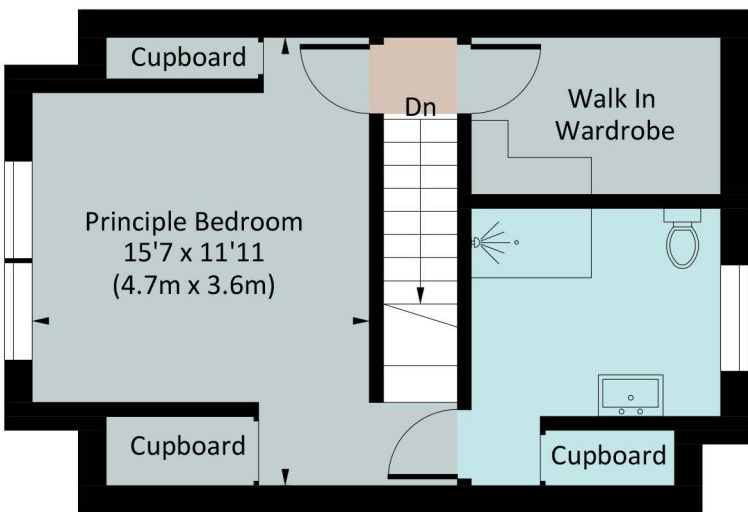

HILLSIDE COTTAGE, 2 OVERHILL

Approx. gross internal area
1168 Sq Ft. / 108.49 Sq M.

SECOND FLOOR

FIRST FLOOR

GROUND FLOOR

Illustration for identification purposes only, measurements are approximate, not to scale. Fourlabs.co © (ID1232747)