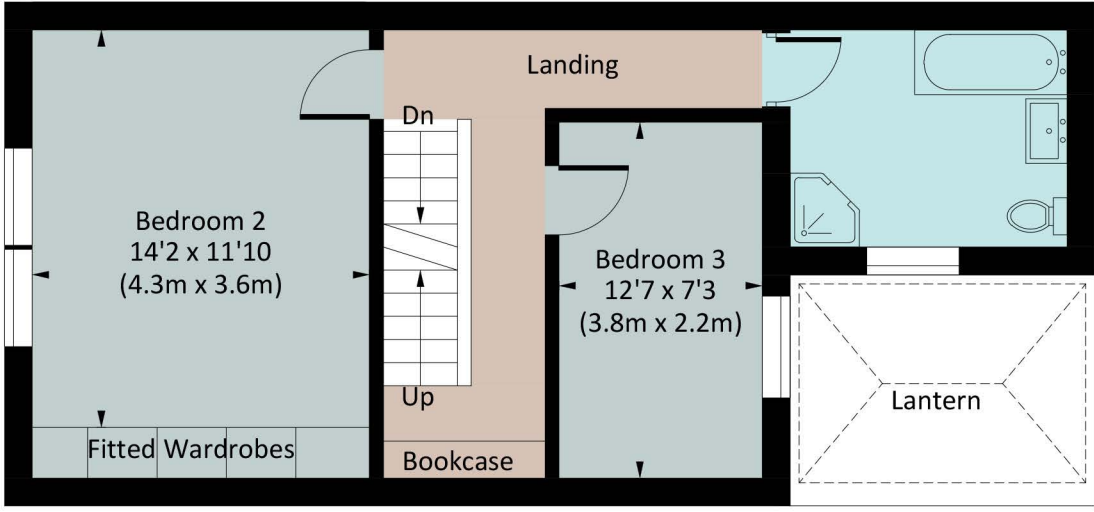

HILLSIDE COTTAGE, 2 OVERHILL

Approx. gross internal area
1168 Sq Ft. / 108.49 Sq M.

SECOND FLOOR

FIRST FLOOR

GROUND FLOOR

Illustration for identification purposes only, measurements are approximate, not to scale. Fourlabs.co © (ID1232747)