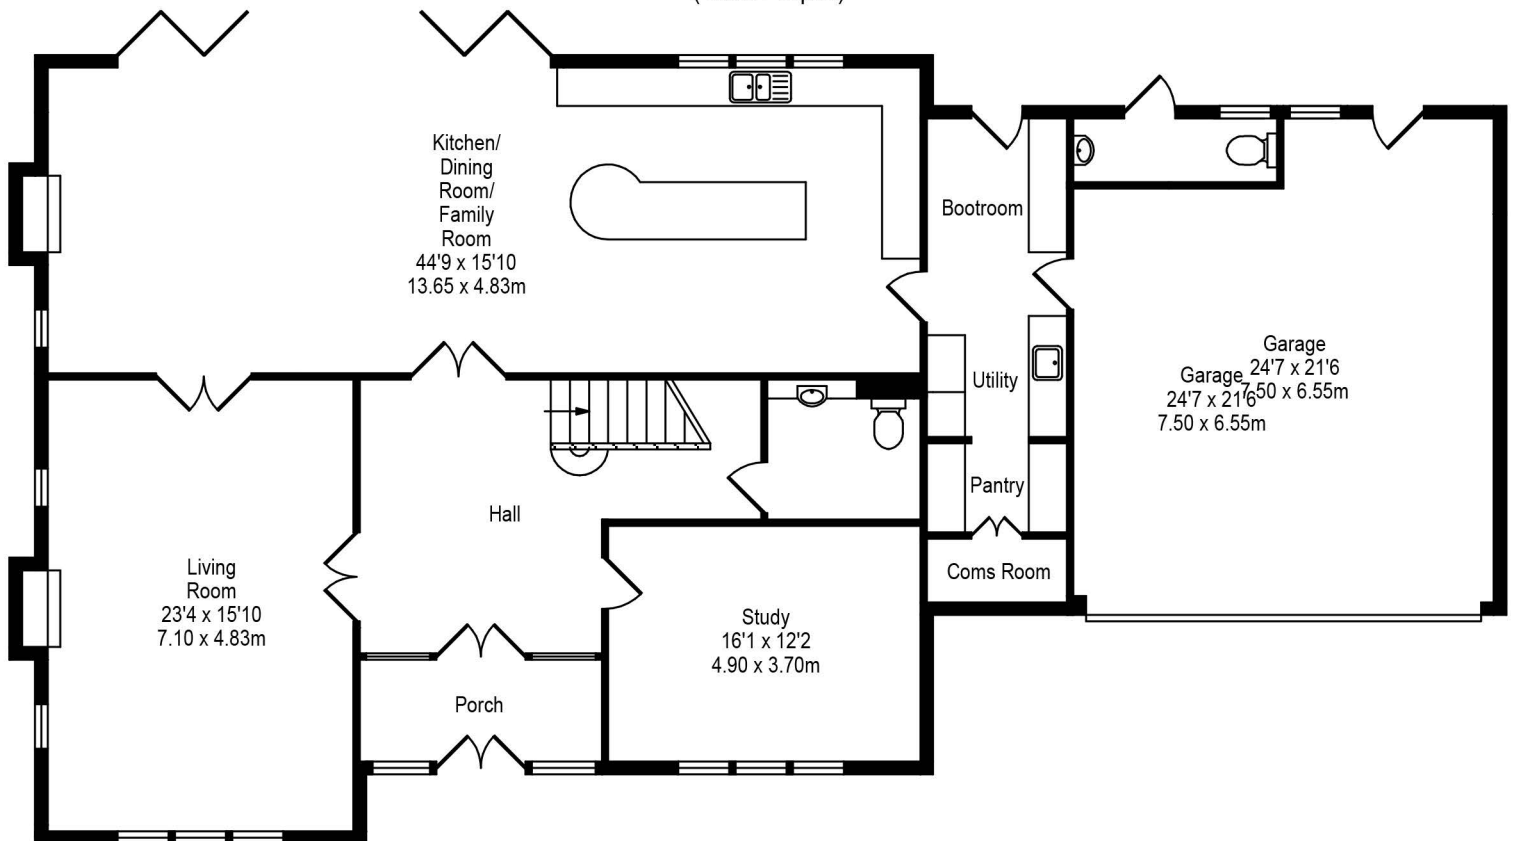

# Luscombe

Total Approx. Floor Area 4420 Sq.ft. (410.62 Sq.M.)

Whilst every effort is made to accurately reproduce these floor plans, measurements are approximate, not to scale and for illustrative purposes only

First Floor  
Approx. Floor Area  
2009 Sq.Ft  
(186.64 Sq.M.)

Ground Floor  
Approx. Floor Area  
2411 Sq.Ft  
(223.98 Sq.M.)