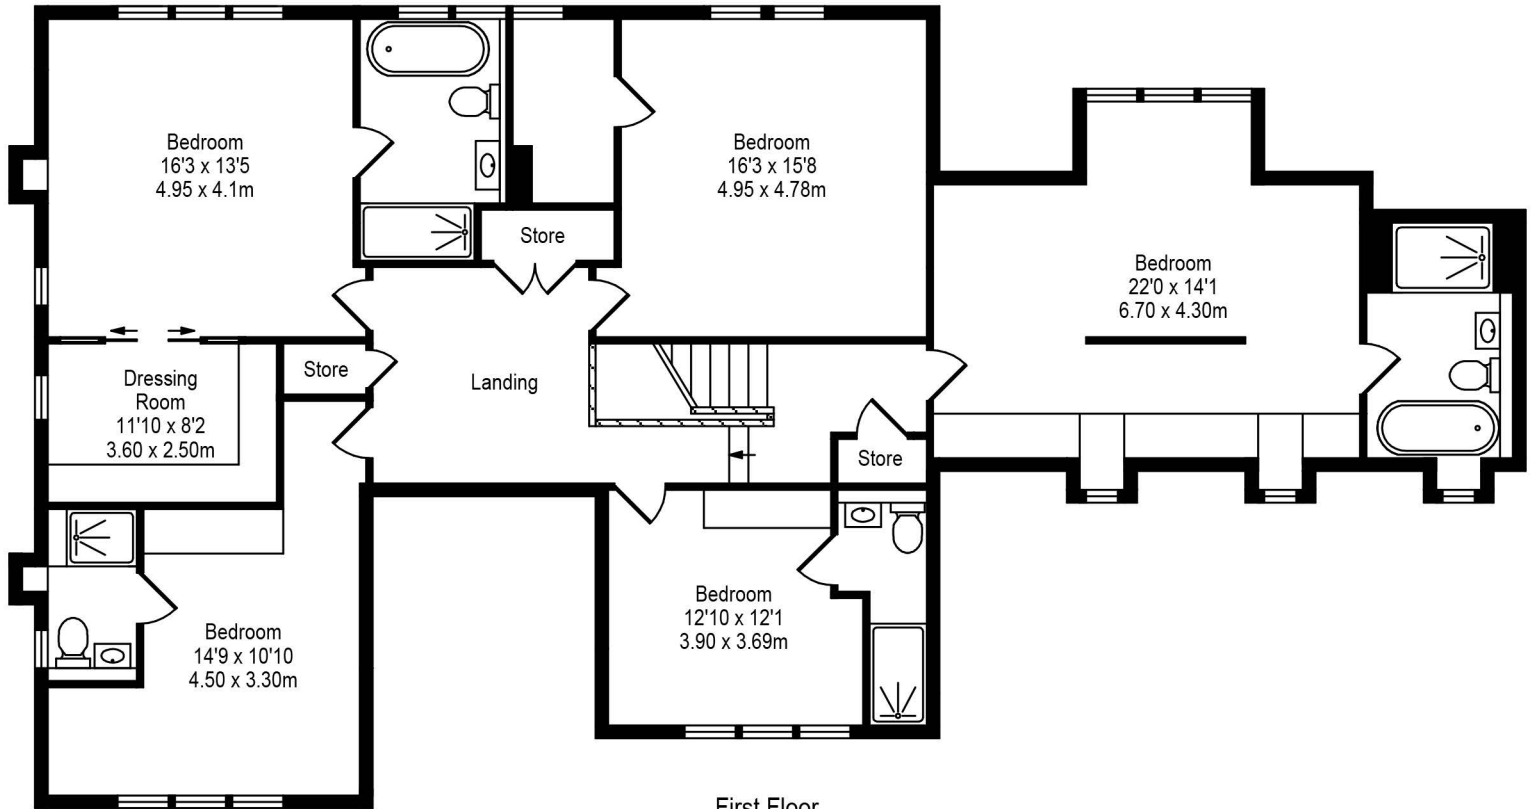

# Luscombe

Total Approx. Floor Area 4420 Sq.ft. (410.62 Sq.M.)

Whilst every effort is made to accurately reproduce these floor plans, measurements are approximate, not to scale and for illustrative purposes only

First Floor  
Approx. Floor Area  
2009 Sq.Ft  
(186.64 Sq.M.)

Ground Floor  
Approx. Floor Area  
2411 Sq.Ft  
(223.98 Sq.M.)