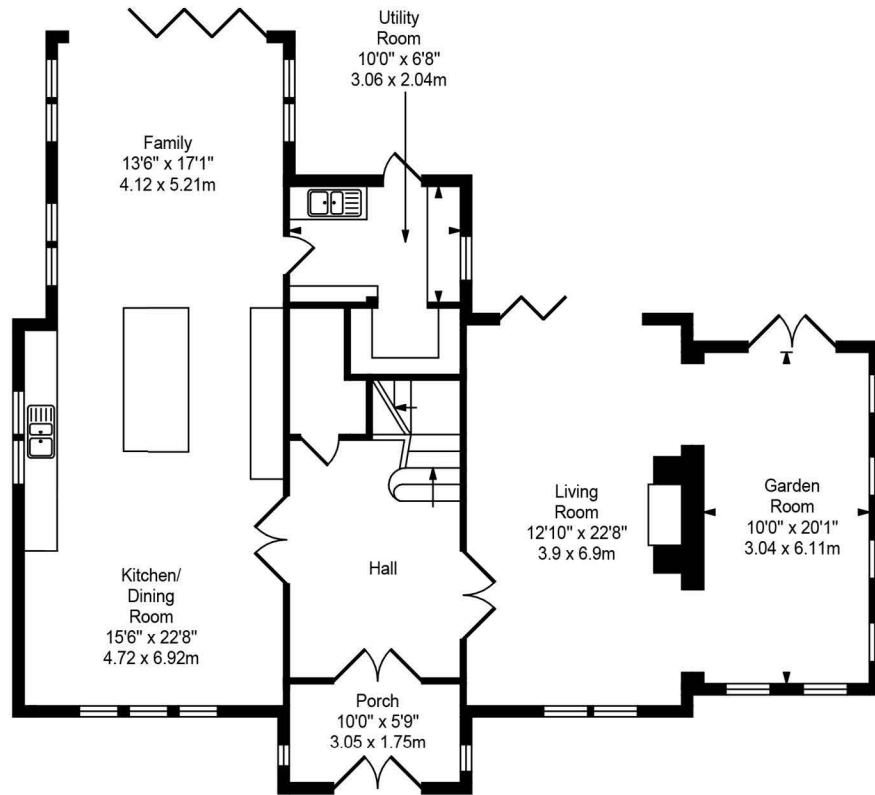

Ravenworth

Total Approx Floor Area 2920 Sq. ft. (271.2 Sq.M.)

Whilst every effort is made to accurately reproduce these floor plans, measurements are approximate, not to scale and for illustrative purposes only

Double Garage
18'2" x 18'3"
5.55 x 5.56

Approx. Floor
Area 333 Sq. Ft
(30.94 Sq.M.)

Approx. Floor
Area 1461 Sq.Ft
(135.73 Sq.M.)

Approx. Floor
Area 1126 Sq.Ft
(104.61 Sq.M.)