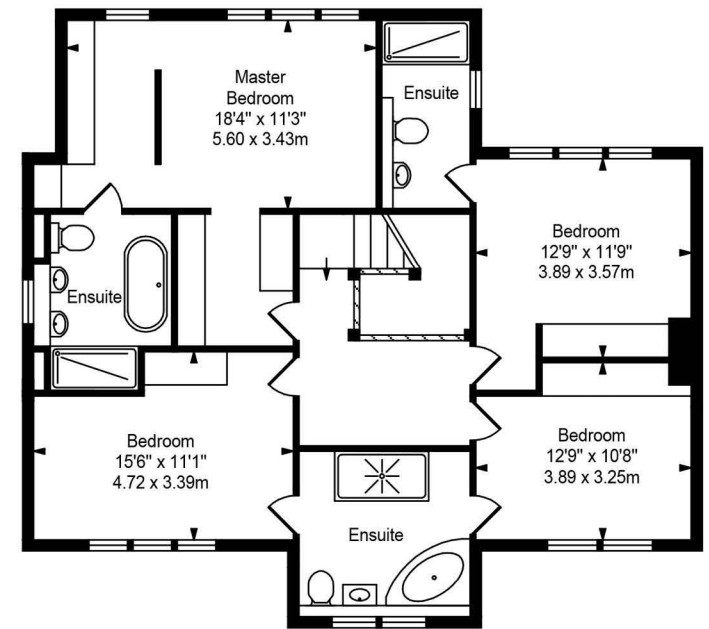

Ravenworth

Total Approx Floor Area 2920 Sq. ft. (271.2 Sq.M.)

Whilst every effort is made to accurately reproduce these floor plans, measurements are approximate, not to scale and for illustrative purposes only

Double Garage
18'2" x 18'3"
5.55 x 5.56

Approx. Floor
Area 333 Sq. Ft
(30.94 Sq.M.)

Approx. Floor
Area 1461 Sq.Ft
(135.73 Sq.M.)

Approx. Floor
Area 1126 Sq.Ft
(104.61 Sq.M.)