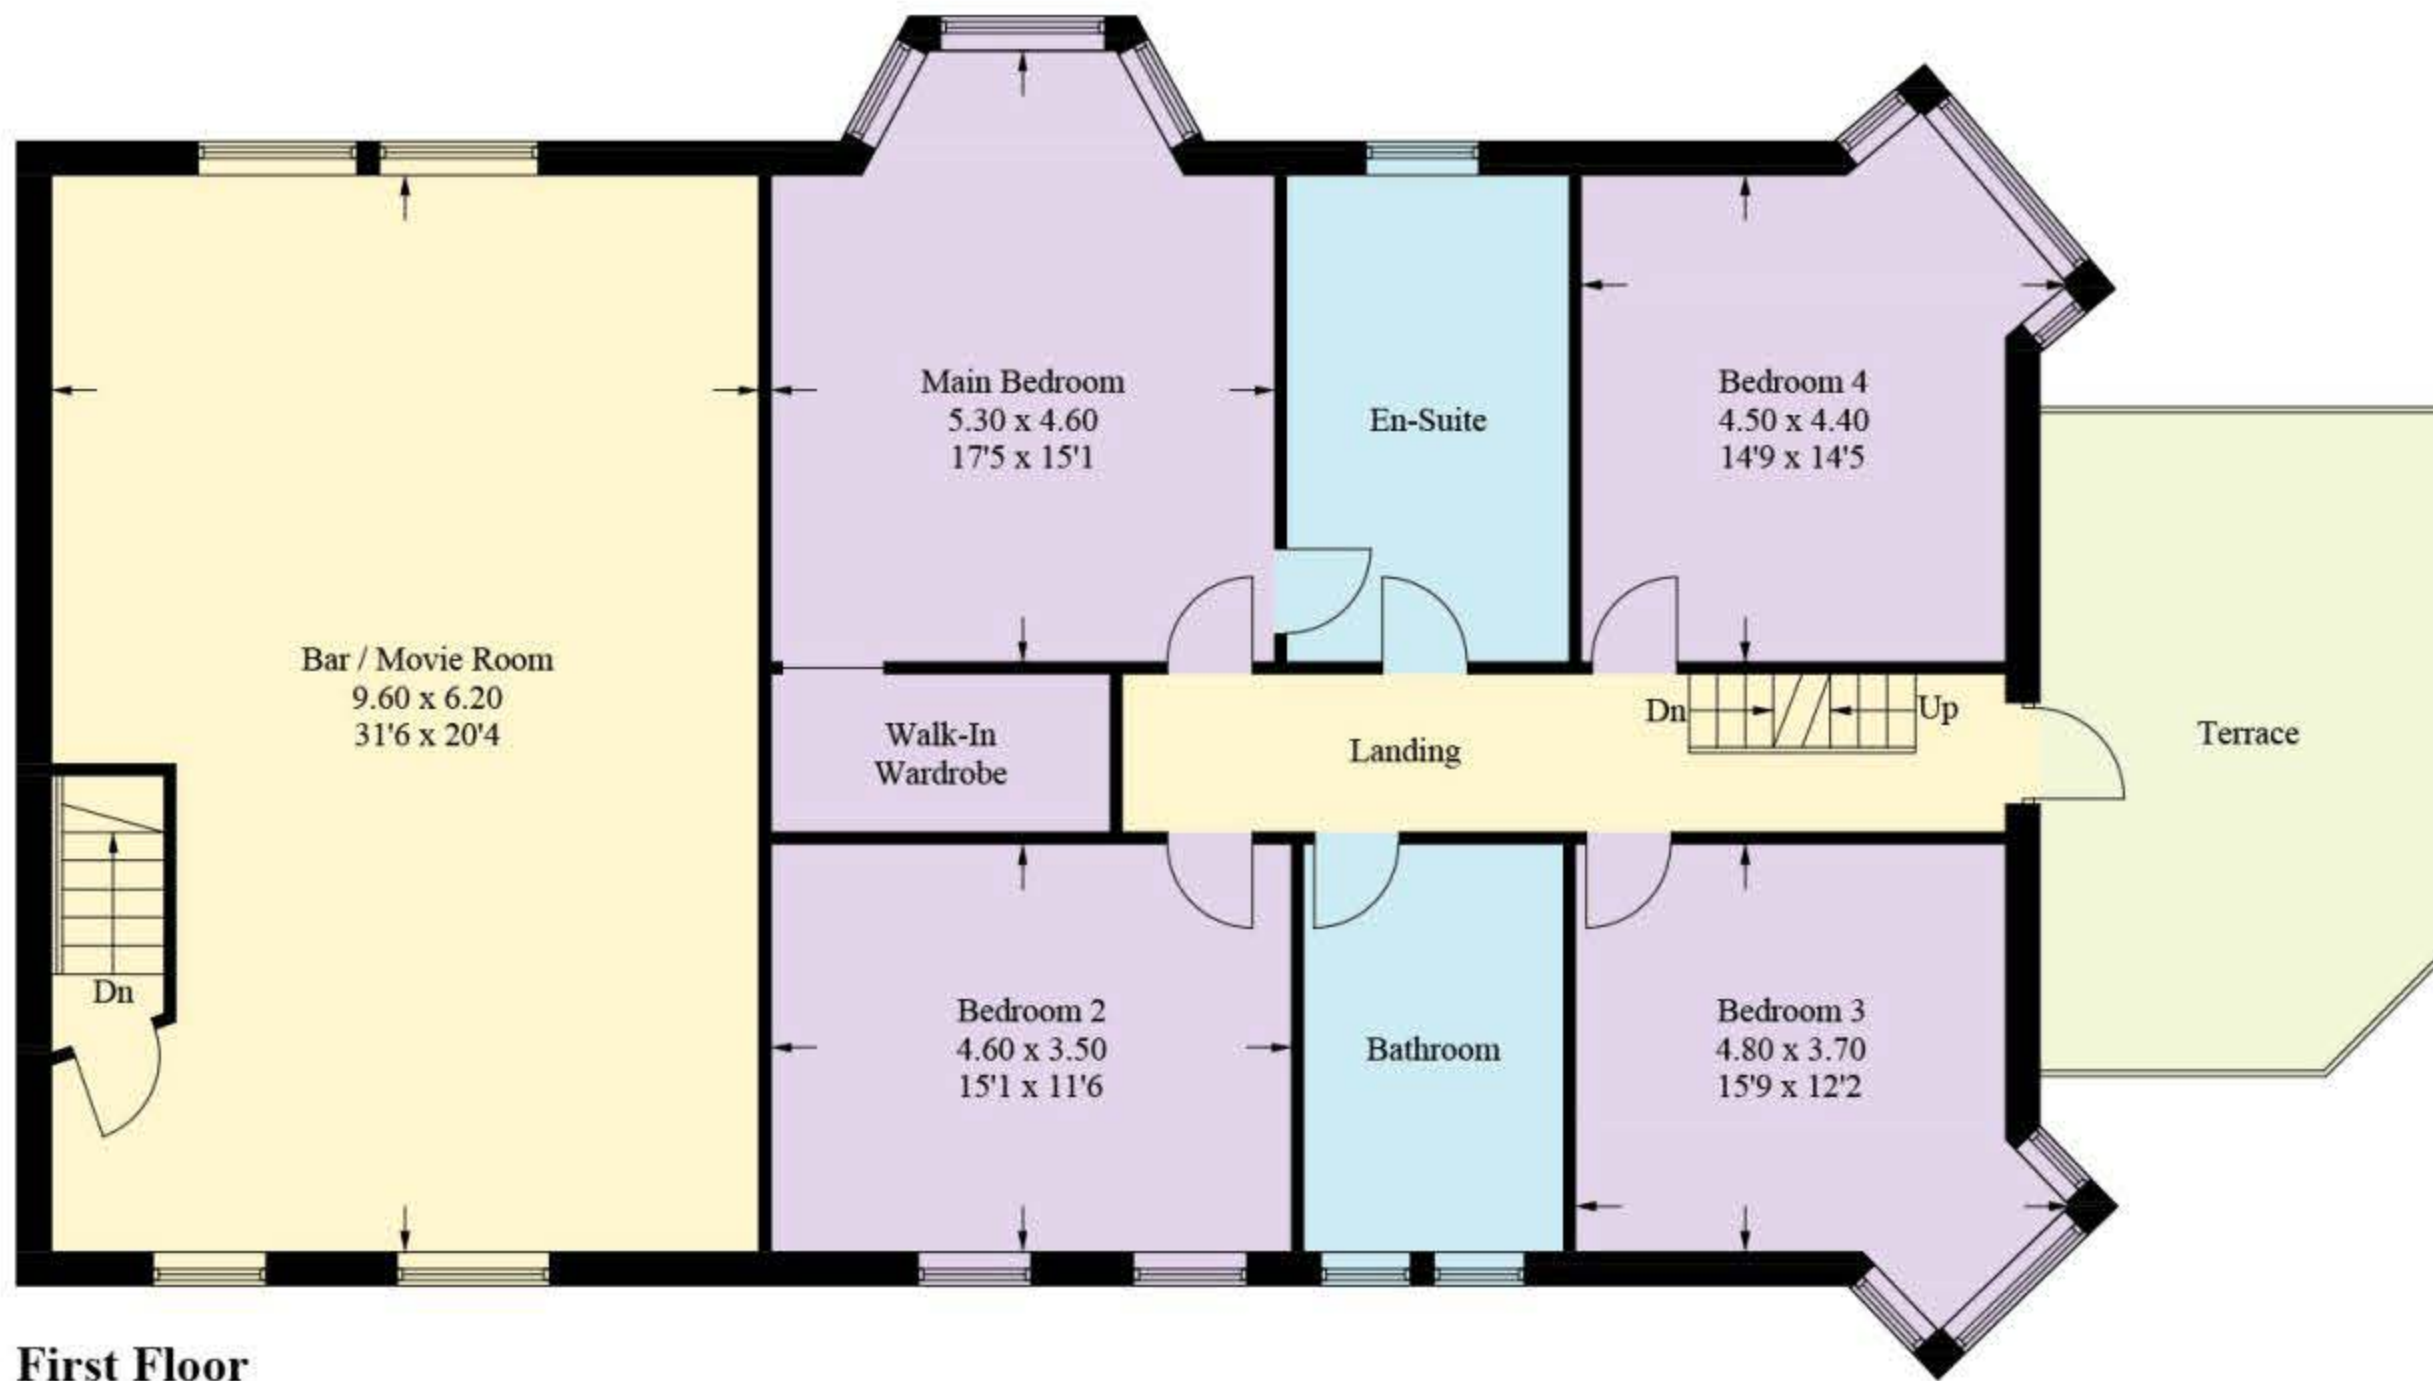

Approximate Gross Internal Area = 564.3 sq m / 6074 sq ft
(Including Pool Room)

Pool Room
(Not Shown In Actual Location / Orientation)

Second Floor

Illustration for identification purposes only, measurements are approximate, not to scale. Fourlabs.co © (ID1273548)