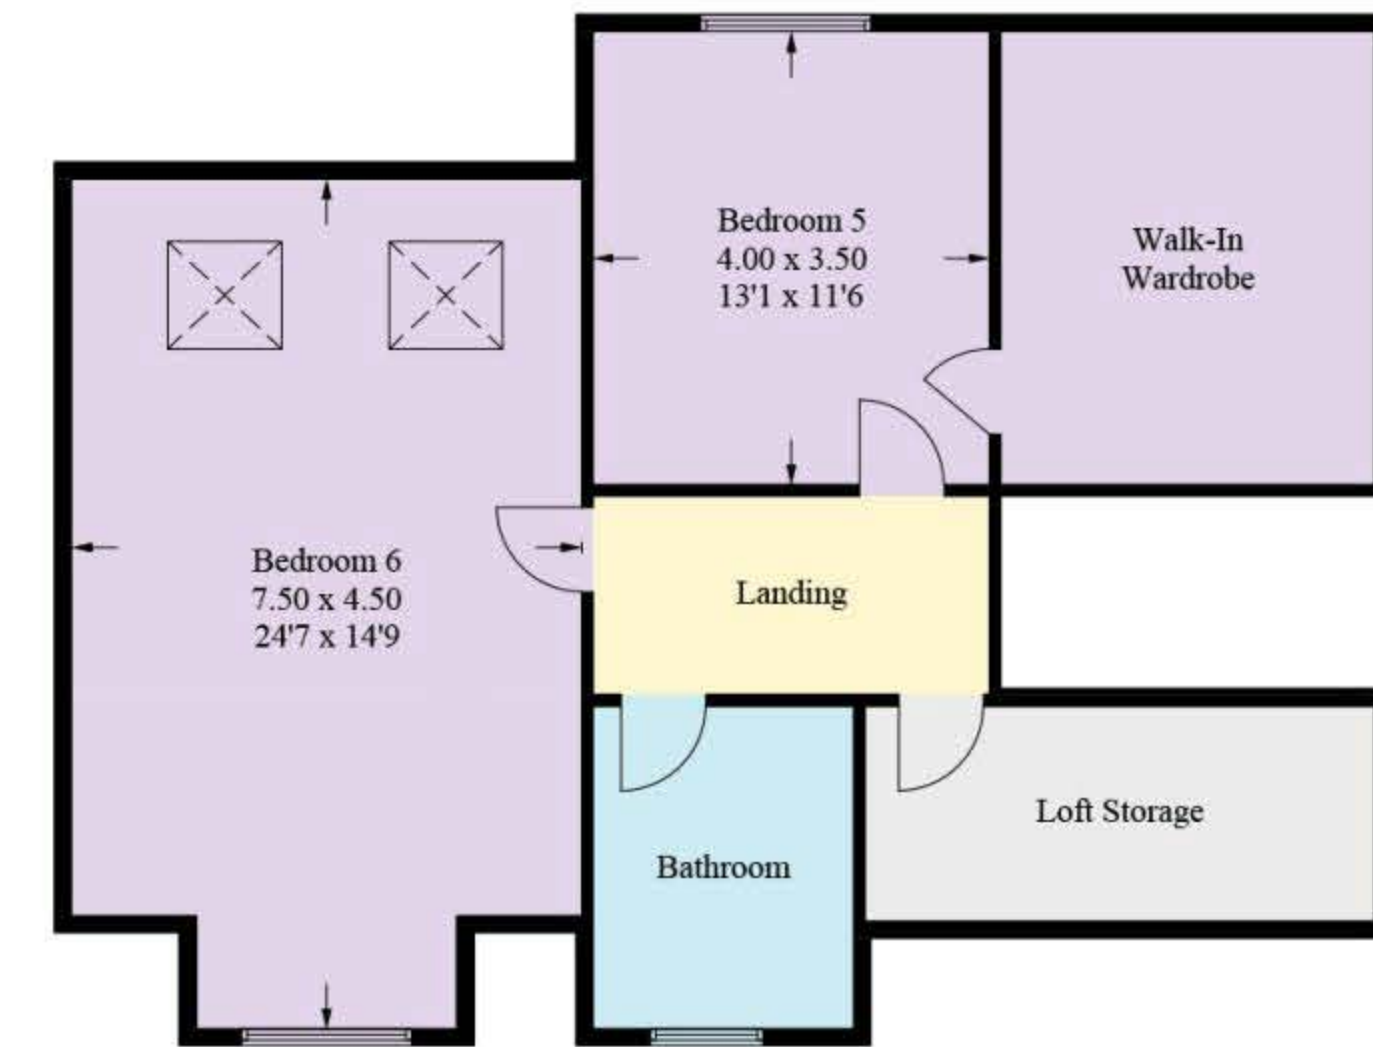

Approximate Gross Internal Area = 564.3 sq m / 6074 sq ft
(Including Pool Room)

Pool Room
(Not Shown In Actual Location / Orientation)

Second Floor

Illustration for identification purposes only, measurements are approximate, not to scale. Fourlabs.co © (ID1273548)