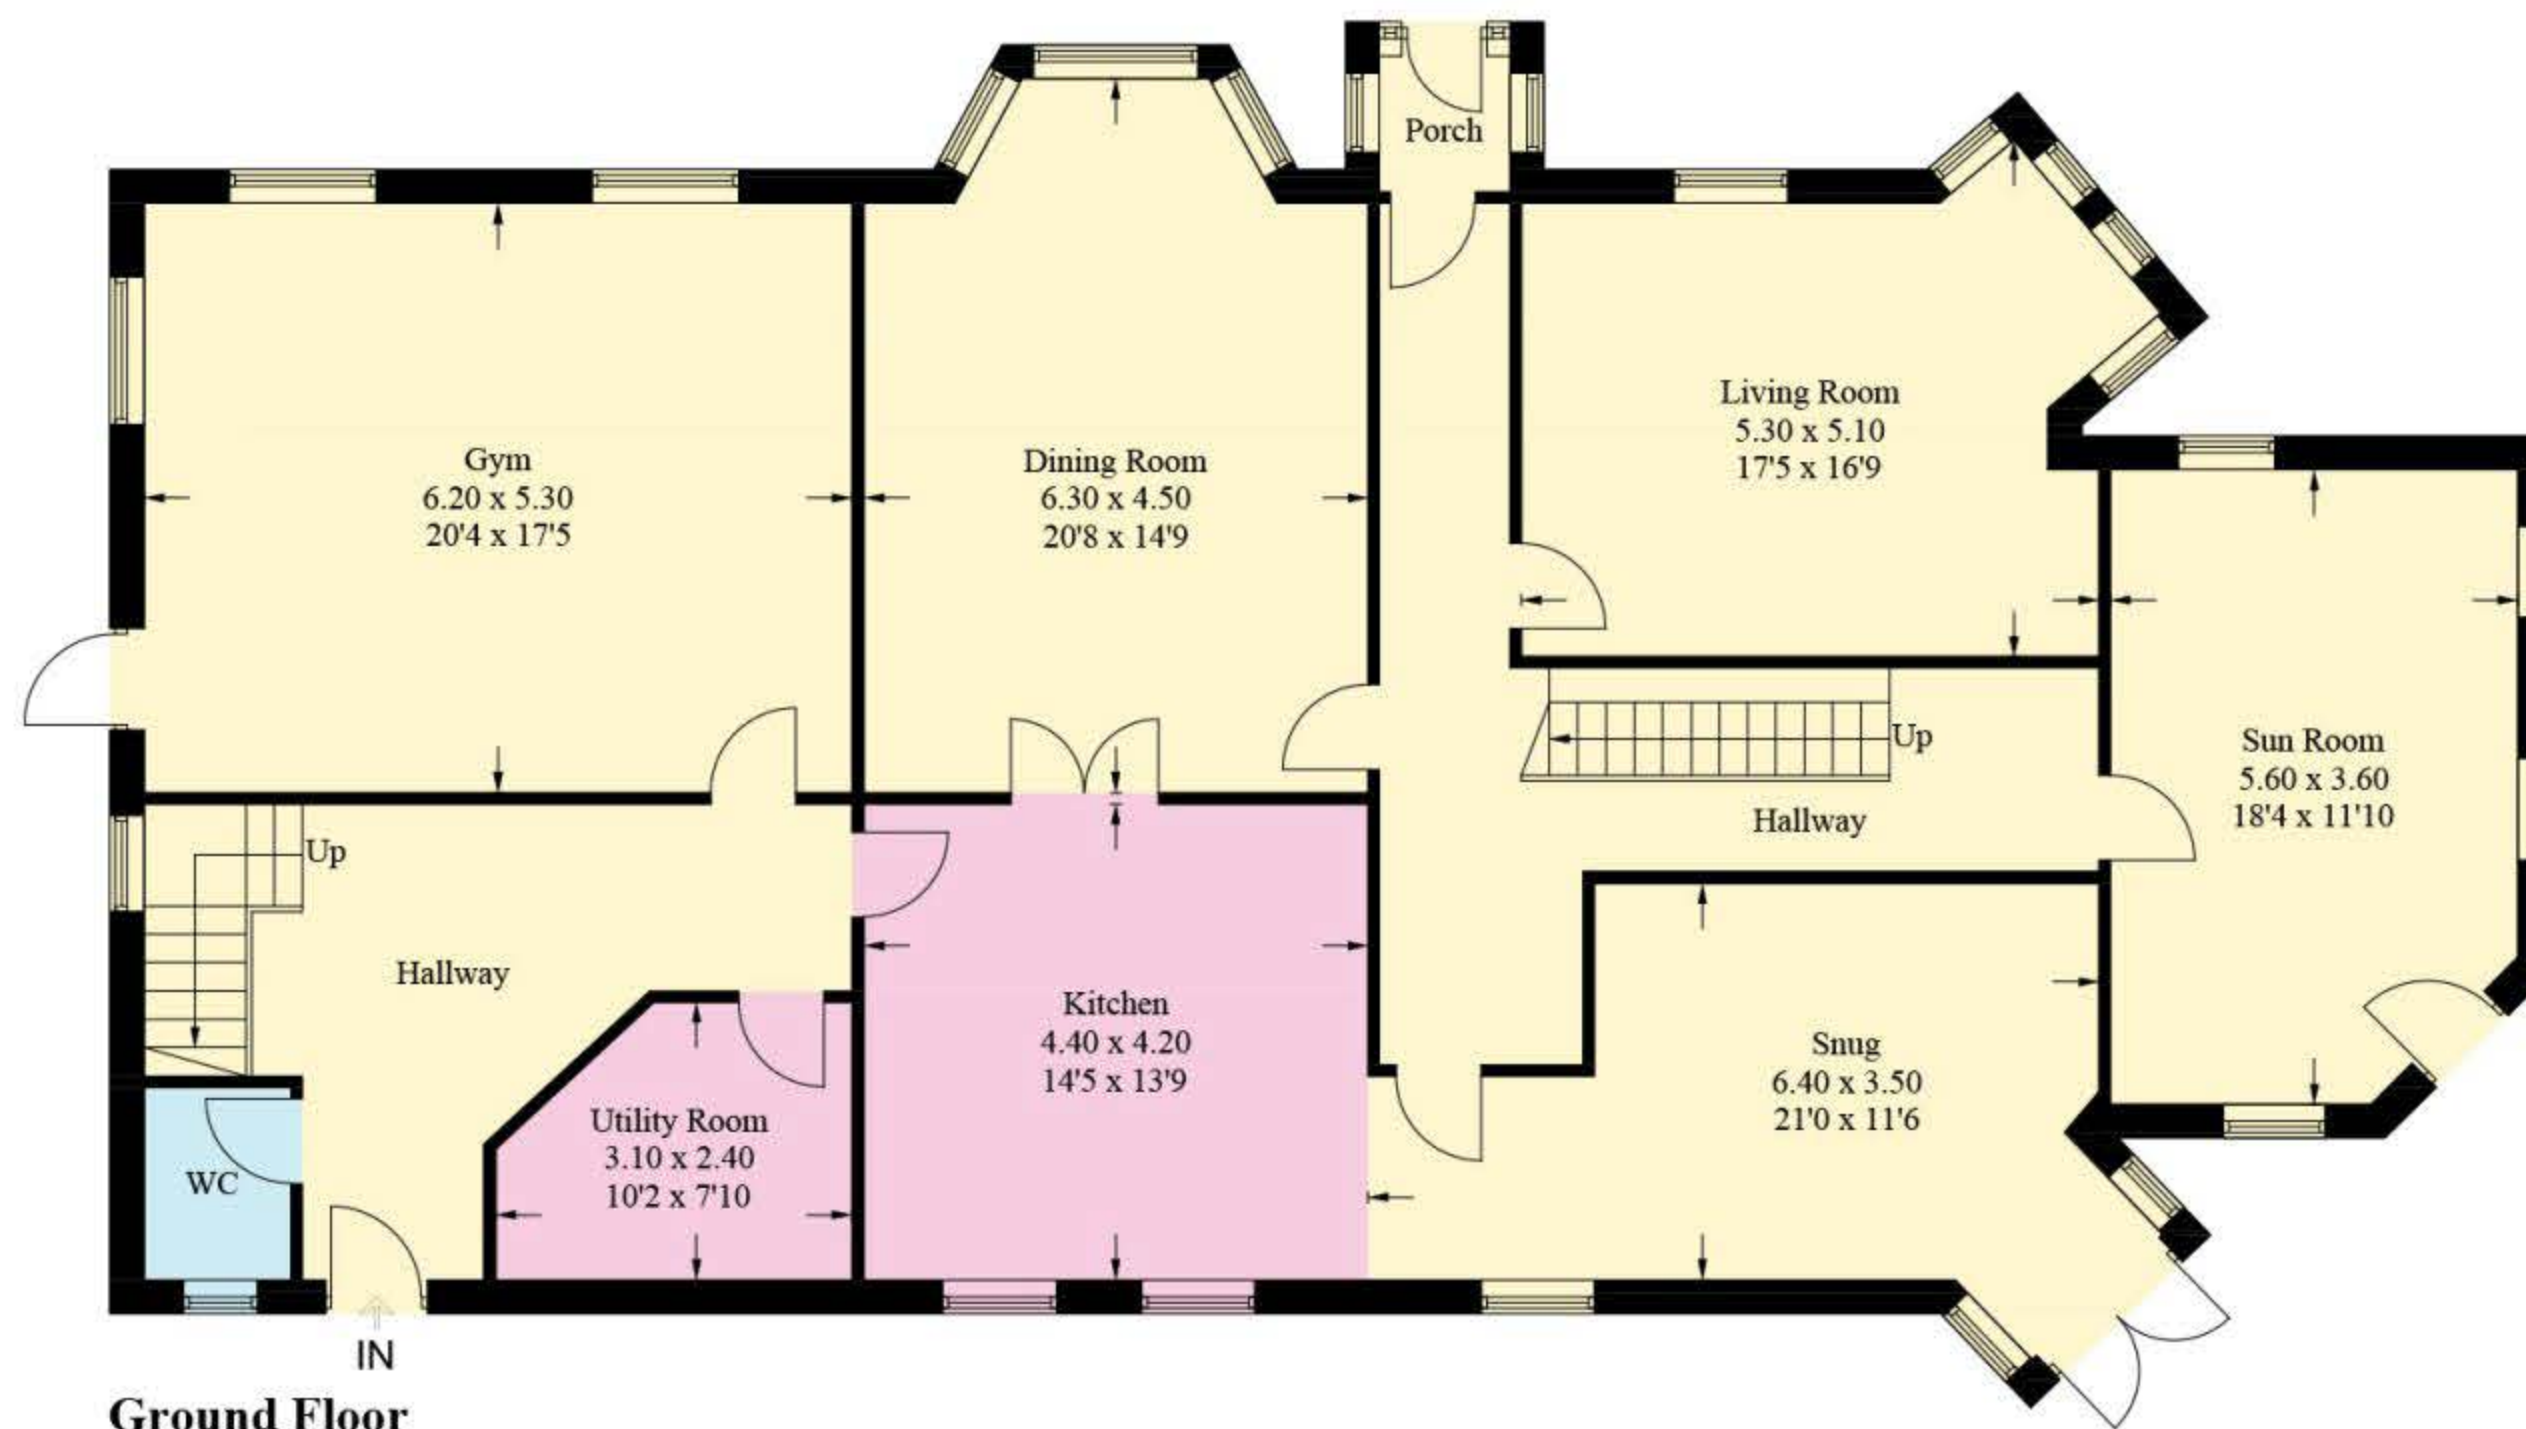

Approximate Gross Internal Area = 564.3 sq m / 6074 sq ft
(Including Pool Room)

Pool Room
(Not Shown In Actual Location / Orientation)

Second Floor

Illustration for identification purposes only, measurements are approximate, not to scale. Fourlabs.co © (ID1273548)