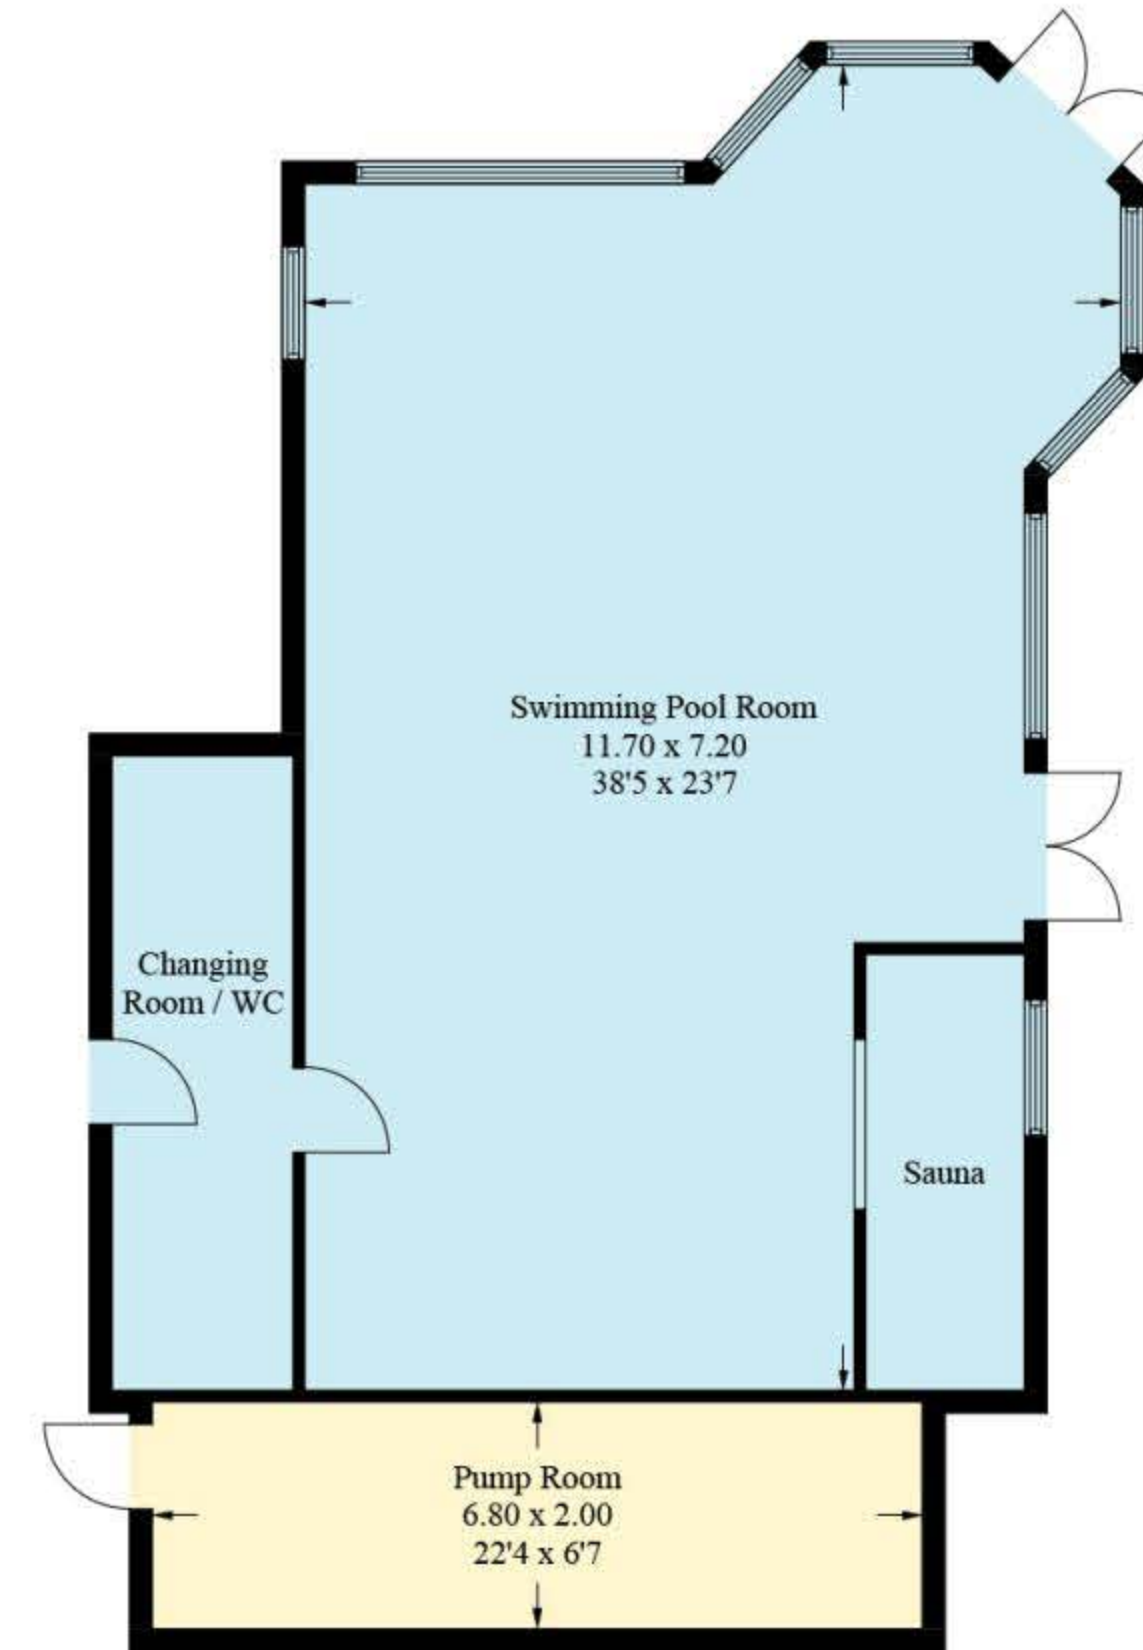

Approximate Gross Internal Area = 564.3 sq m / 6074 sq ft
(Including Pool Room)

Pool Room
(Not Shown In Actual Location / Orientation)

Second Floor

Illustration for identification purposes only, measurements are approximate, not to scale. Fourlabs.co © (ID1273548)