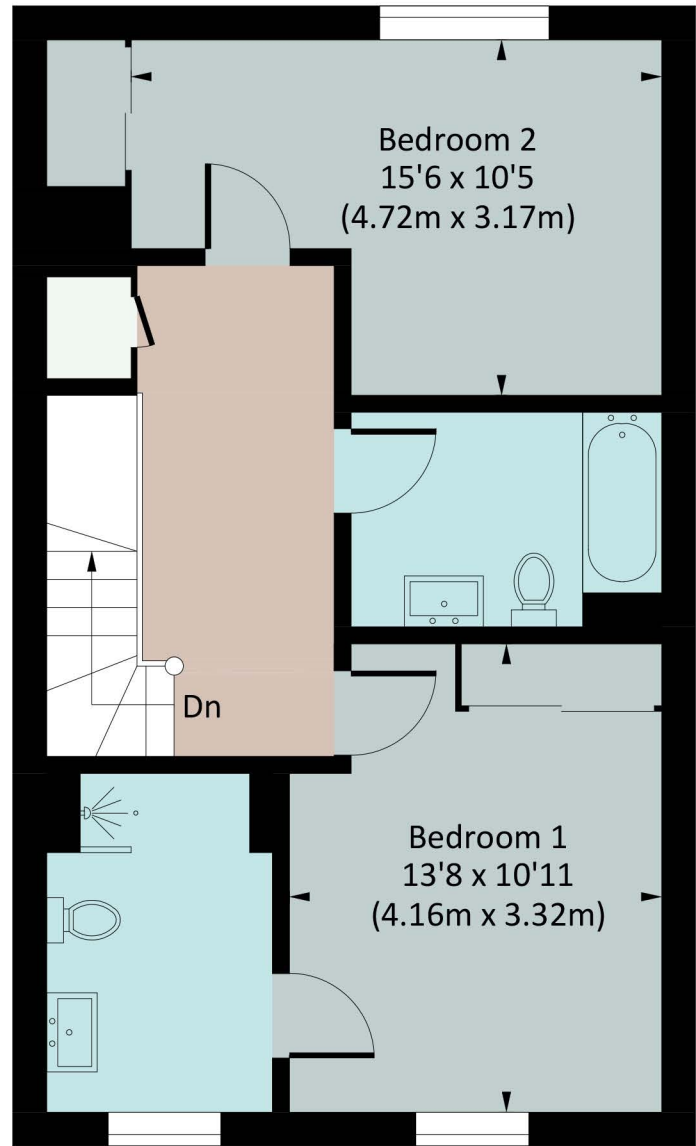

# 3 DART MARINA

Approx. gross internal area  
992 Sq Ft. / 92.2 Sq M.

GROUND FLOOR

FIRST FLOOR