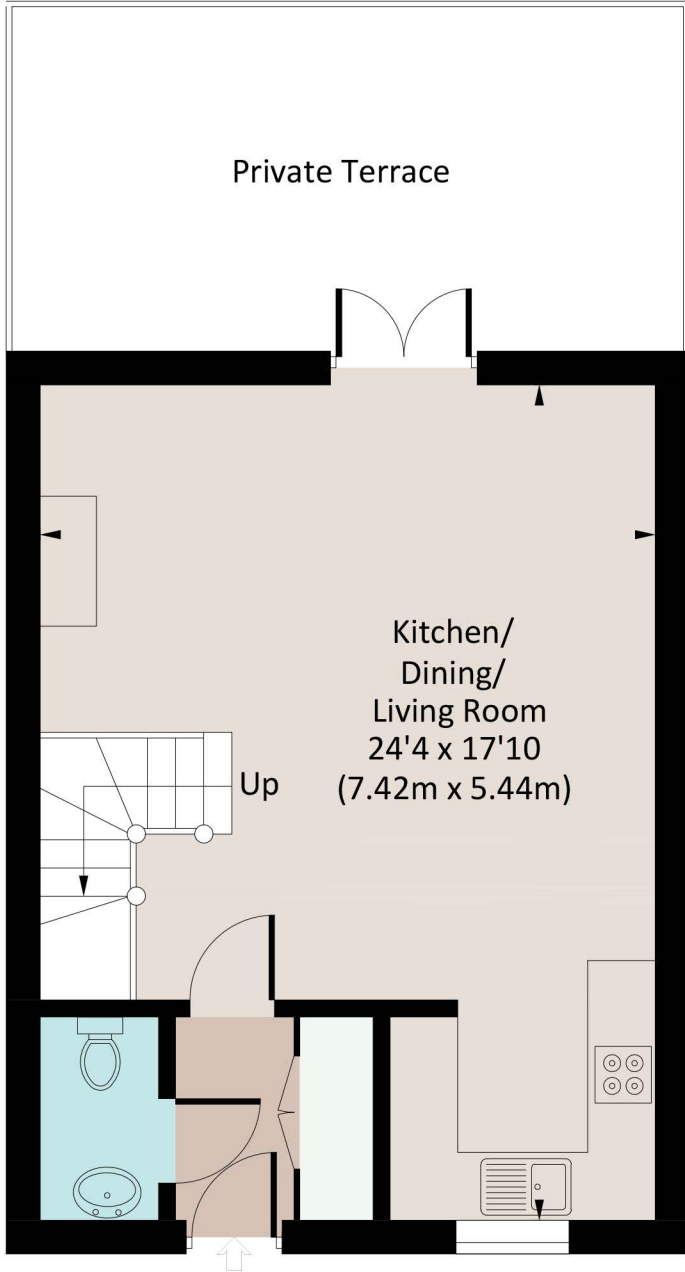

# 3 DART MARINA

Approx. gross internal area  
992 Sq Ft. / 92.2 Sq M.

GROUND FLOOR

FIRST FLOOR