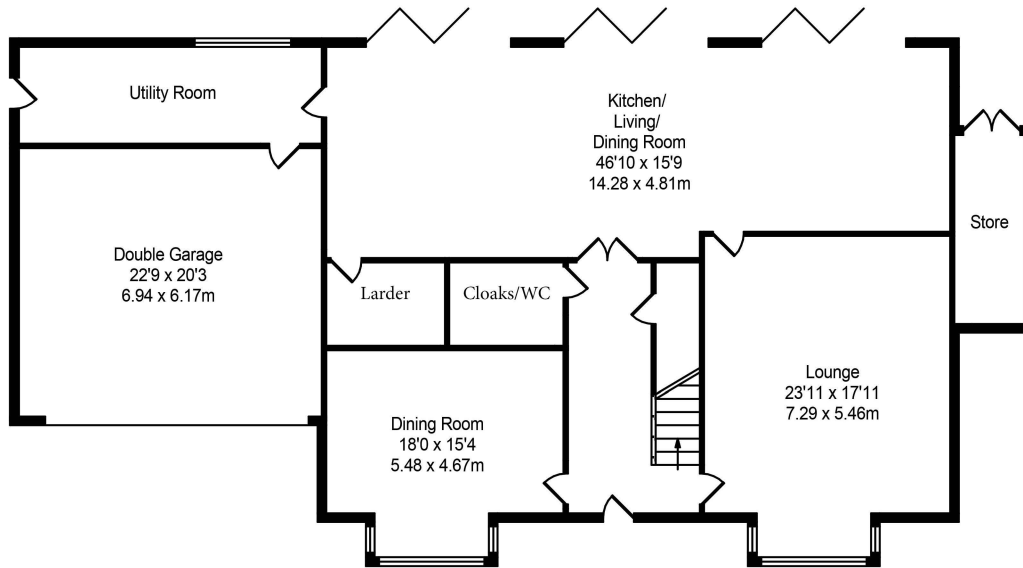

# Ballam Oaks, Lytham

Total Approx. Floor Area 6011 Sq.ft. (558.44 Sq.M.)

Whilst every effort is made to accurately reproduce these floor plans, measurements are approximate, not to scale and for illustrative purposes only

Approx. Floor Area 1195 Sq.Ft (111.01Sq.M.)

Approx. Floor Area 2512 Sq.Ft (233.37Sq.M.)

Approx. Floor Area 2304 Sq.Ft (214.04Sq.M.)