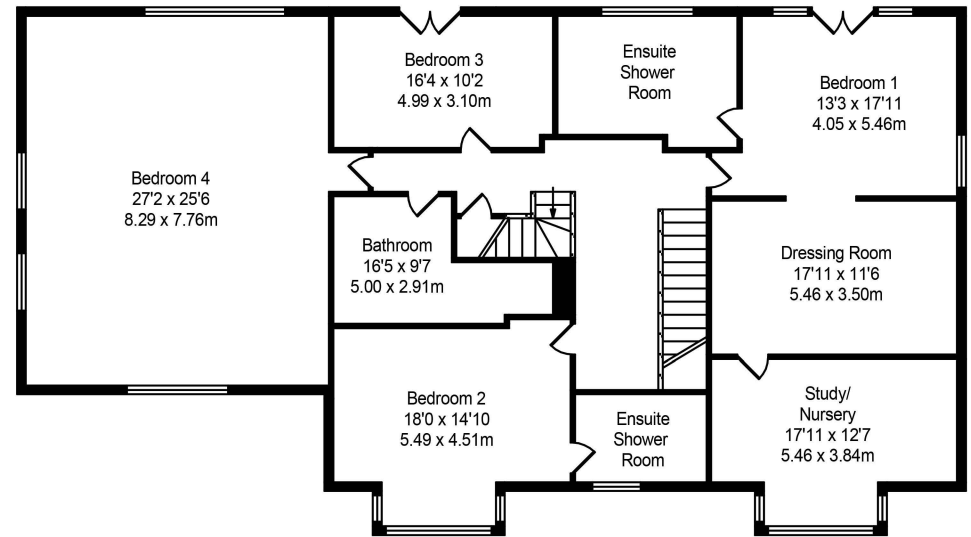

# Ballam Oaks, Lytham

Total Approx. Floor Area 6011 Sq.ft. (558.44 Sq.M.)

Whilst every effort is made to accurately reproduce these floor plans, measurements are approximate, not to scale and for illustrative purposes only

Approx. Floor Area 1195 Sq.Ft (111.01Sq.M.)

Approx. Floor Area 2512 Sq.Ft (233.37Sq.M.)

Approx. Floor Area 2304 Sq.Ft (214.04Sq.M.)