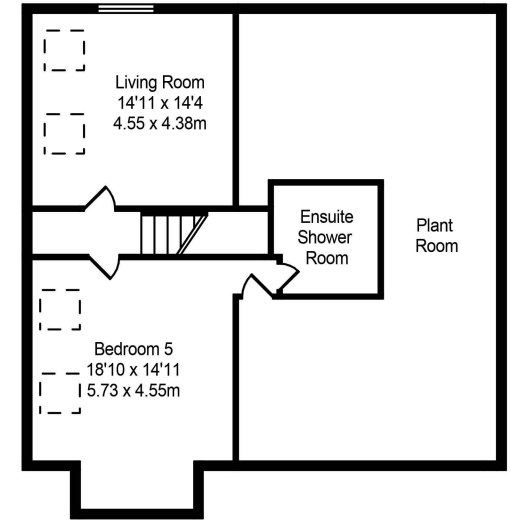

# Ballam Oaks, Lytham

Total Approx. Floor Area 6011 Sq.ft. (558.44 Sq.M.)

Whilst every effort is made to accurately reproduce these floor plans, measurements are approximate, not to scale and for illustrative purposes only

Approx. Floor Area 1195 Sq.Ft (111.01Sq.M.)

Approx. Floor Area 2512 Sq.Ft (233.37Sq.M.)

Approx. Floor Area 2304 Sq.Ft (214.04Sq.M.)