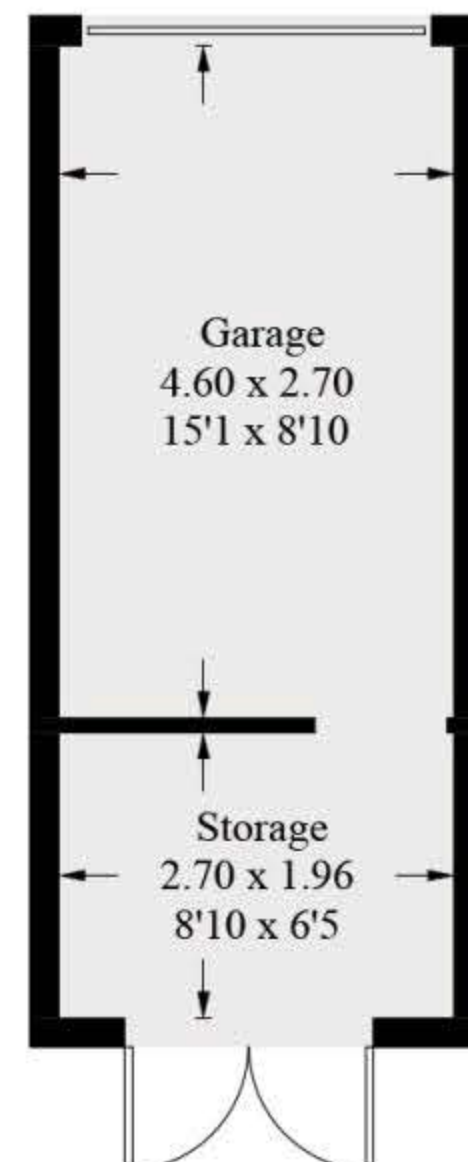

Approximate Gross Internal Area = 275.4 sq m / 2963.8 sq ft

**Ground Floor**

**First Floor**

(Not Shown In Actual Location / Orientation)

(Not Shown In Actual Location / Orientation)