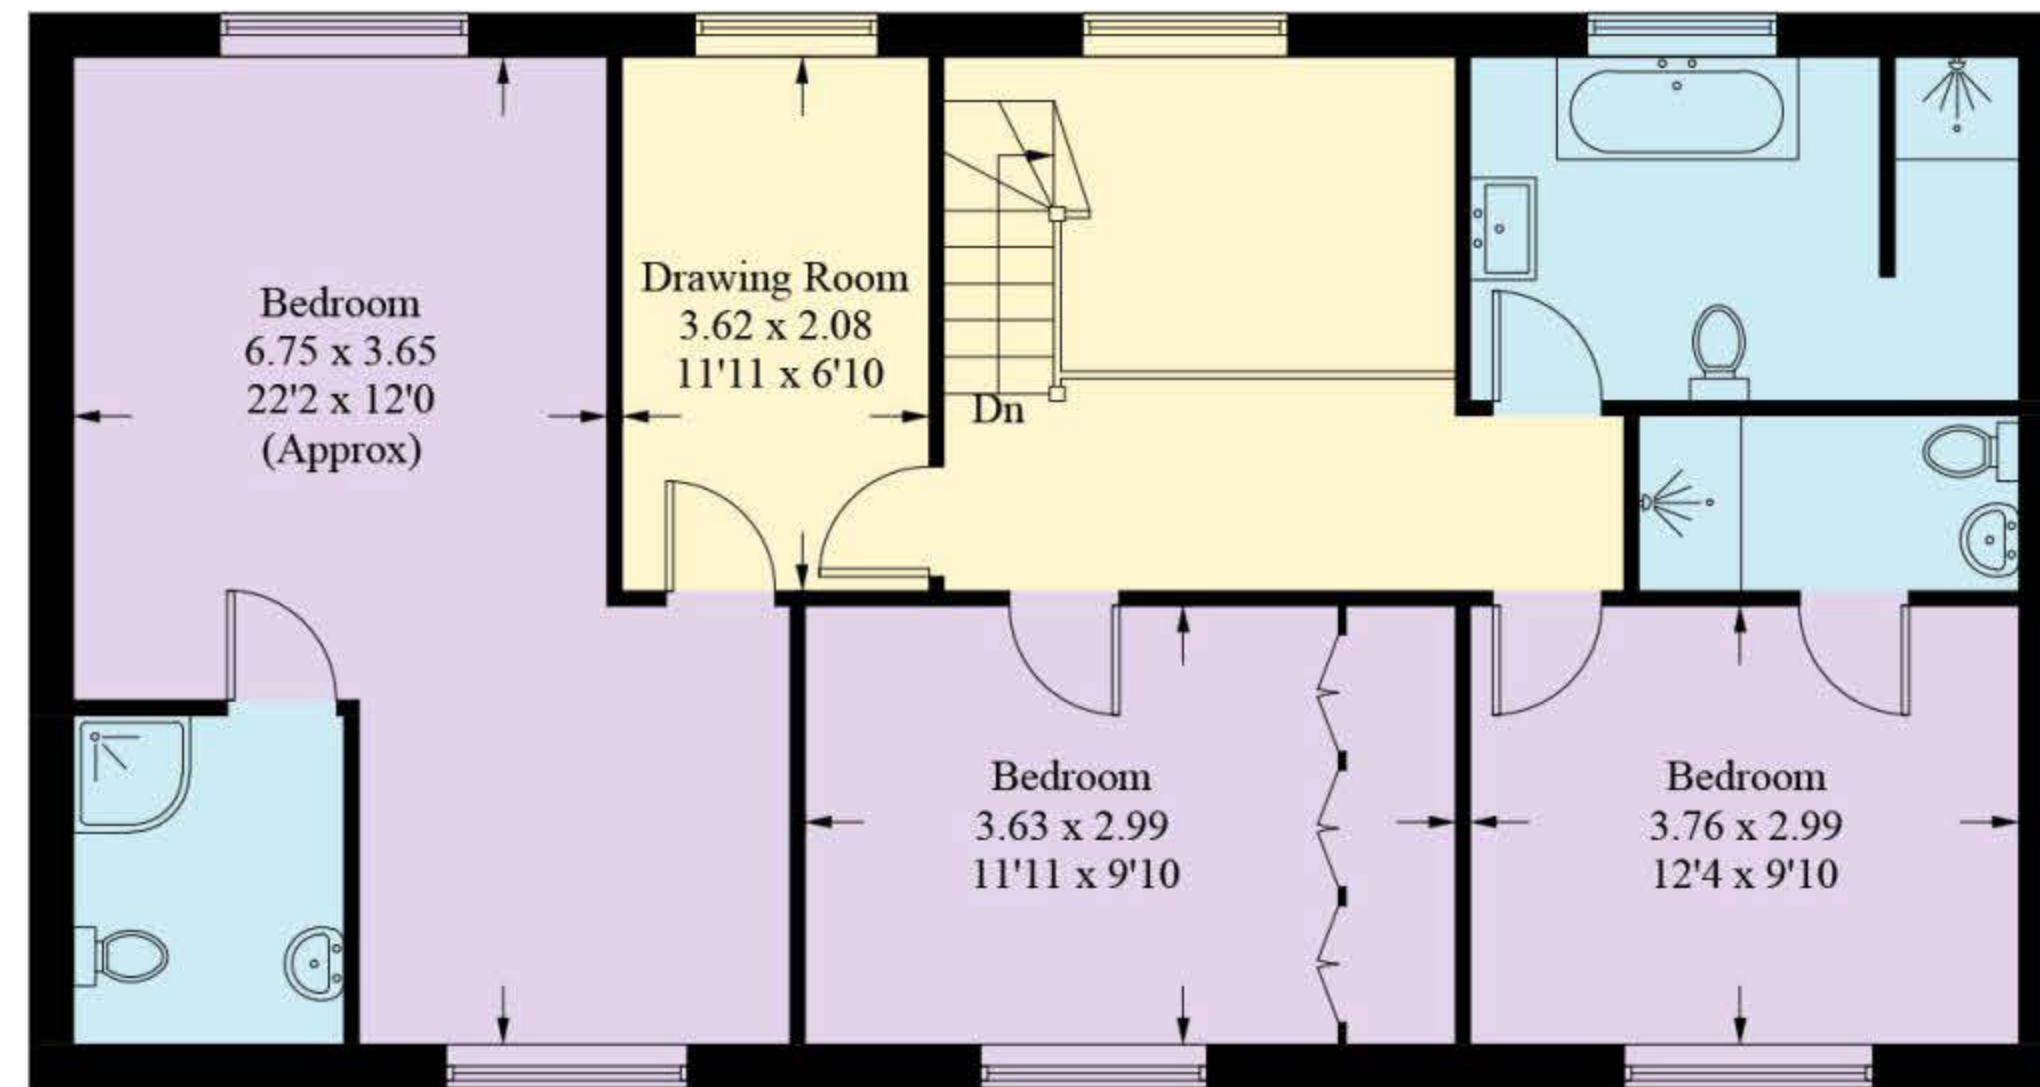

Approximate Gross Internal Area = 275.4 sq m / 2963.8 sq ft

**Ground Floor**

**First Floor**

(Not Shown In Actual Location / Orientation)

(Not Shown In Actual Location / Orientation)