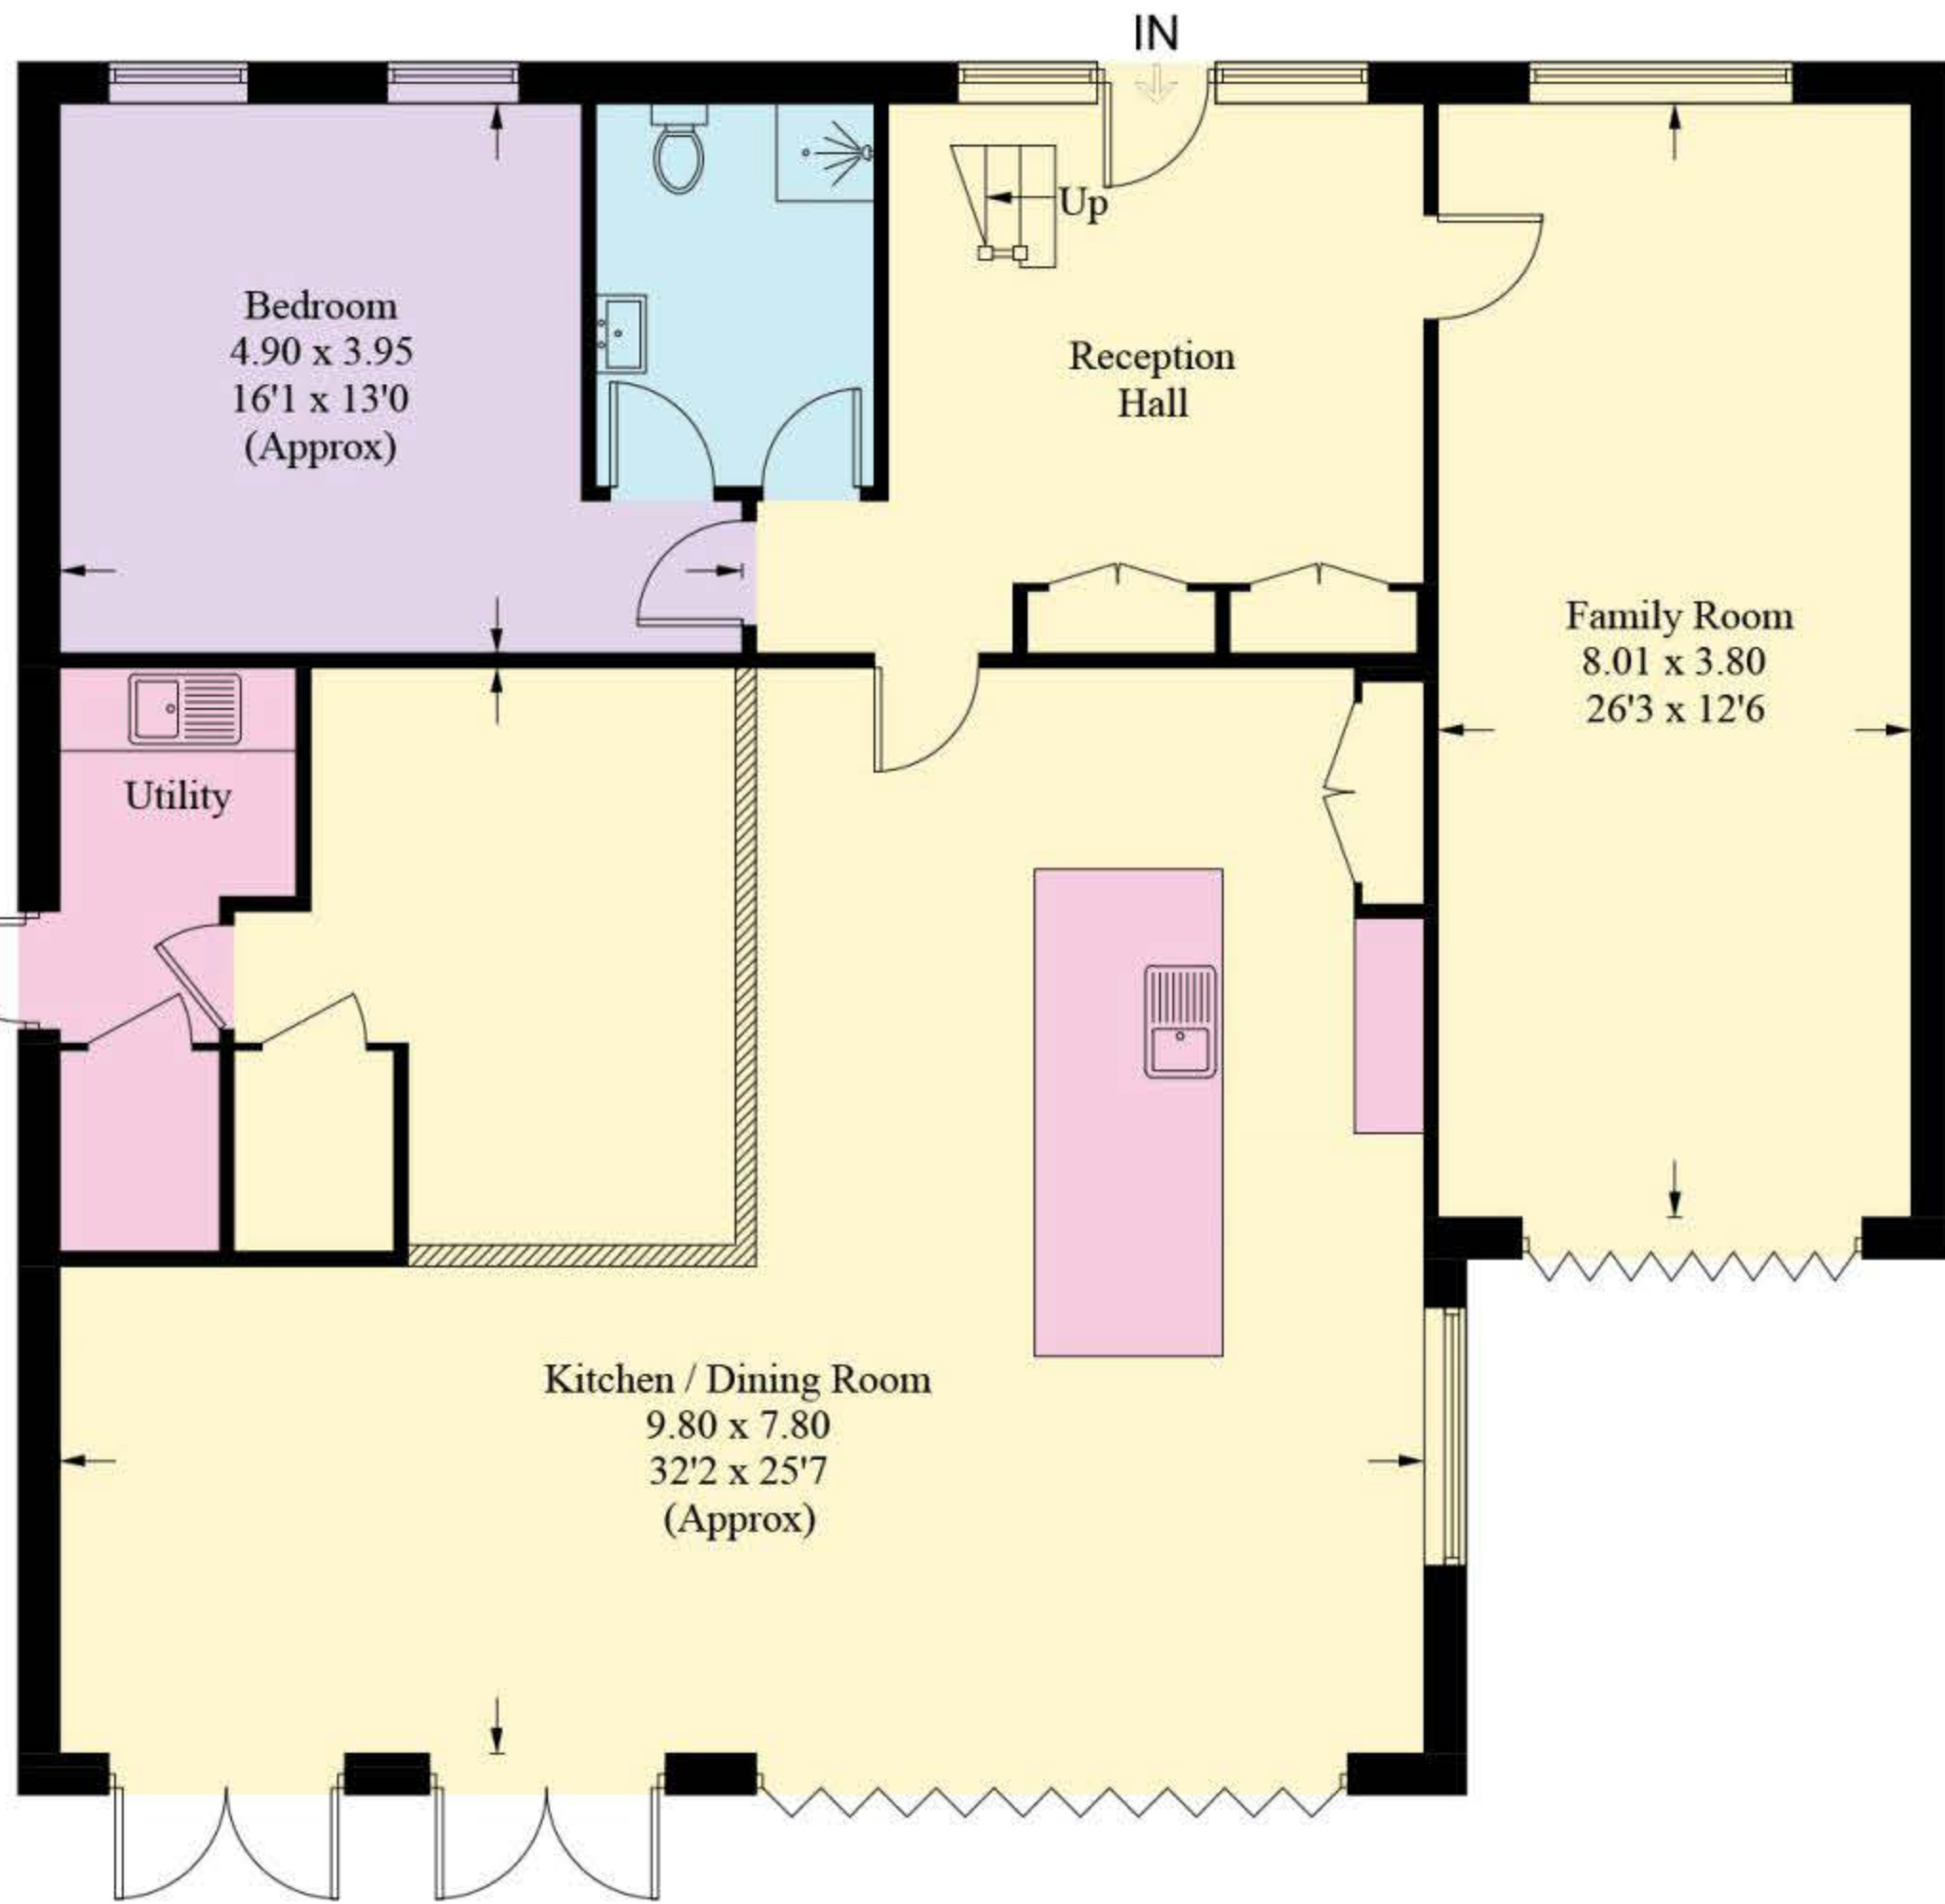

Approximate Gross Internal Area = 275.4 sq m / 2963.8 sq ft

**Ground Floor**

**First Floor**

(Not Shown In Actual Location / Orientation)

(Not Shown In Actual Location / Orientation)