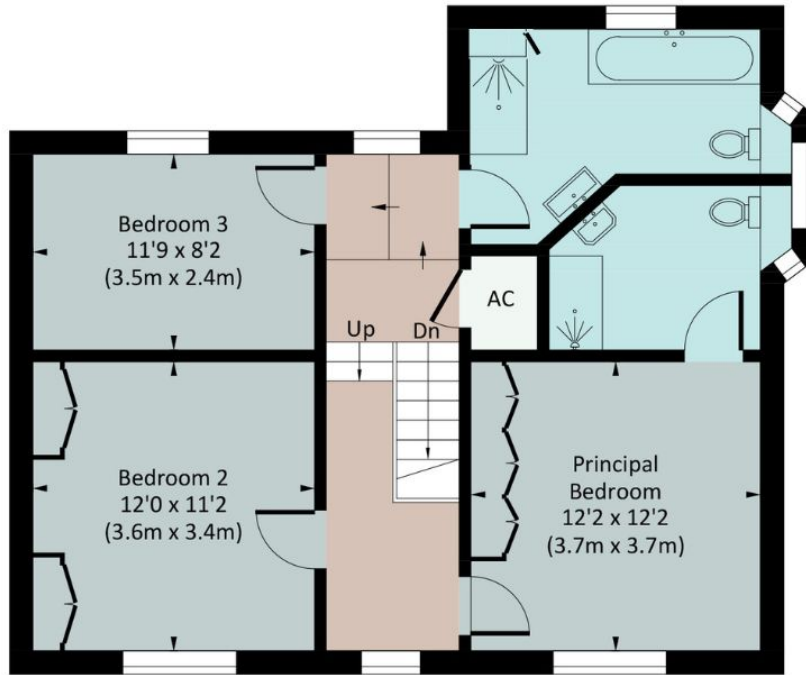

BELMONT

Approx. gross internal area
1402 Sq Ft. / 130 Sq M.

FIRST FLOOR

GROUND FLOOR

Illustration for identification purposes only, measurements are approximate,
not to scale. Fourlabs.co © (ID1221362)