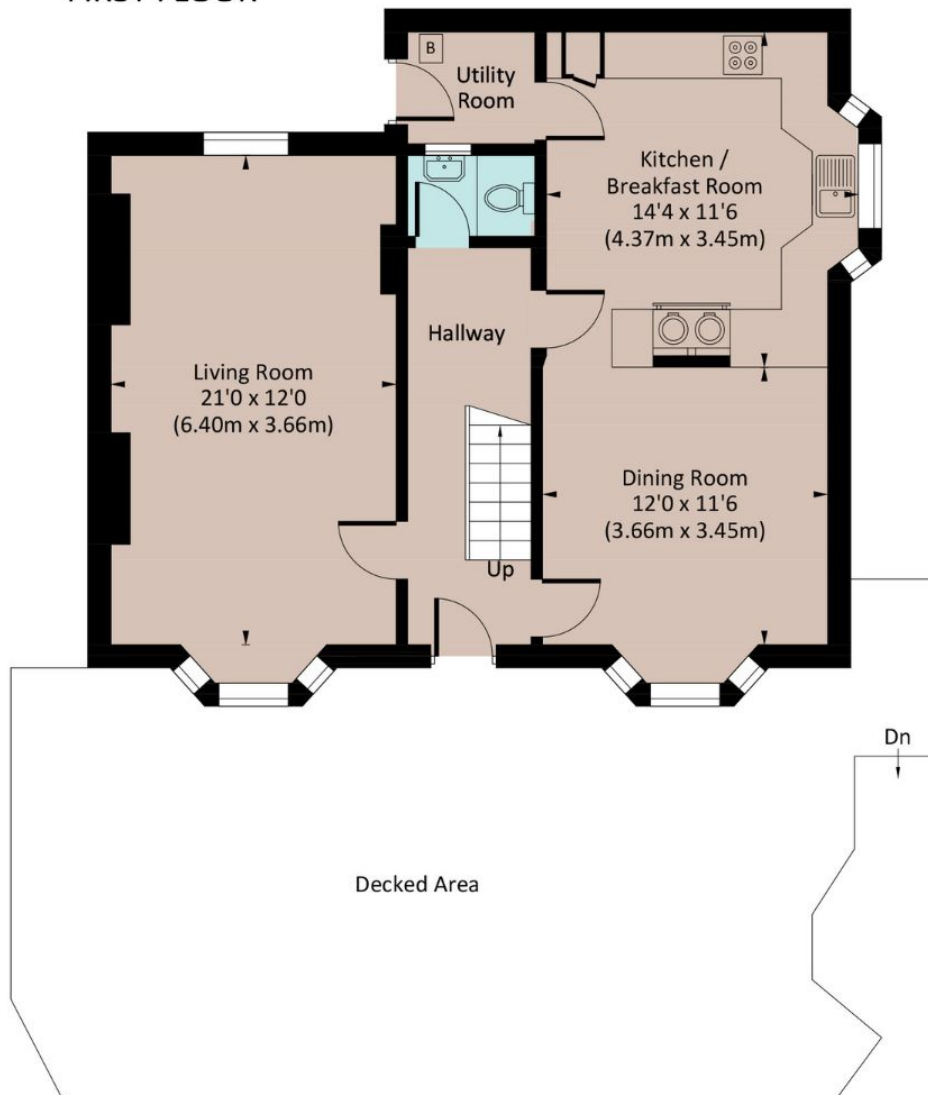

BELMONT

Approx. gross internal area
1402 Sq Ft. / 130 Sq M.

FIRST FLOOR

GROUND FLOOR

Illustration for identification purposes only, measurements are approximate,
not to scale. Fourlabs.co © (ID1221362)