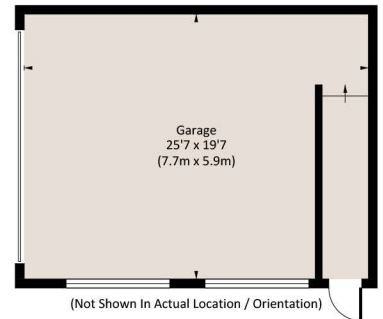

CASTLE TOR, TORQUAY

Approx. gross internal area
4388 Sq Ft. / 408 Sq M. (Including Garage)

FIRST FLOOR

FIRST FLOOR

GROUND FLOOR

(Not Shown In Actual Location / Orientation)