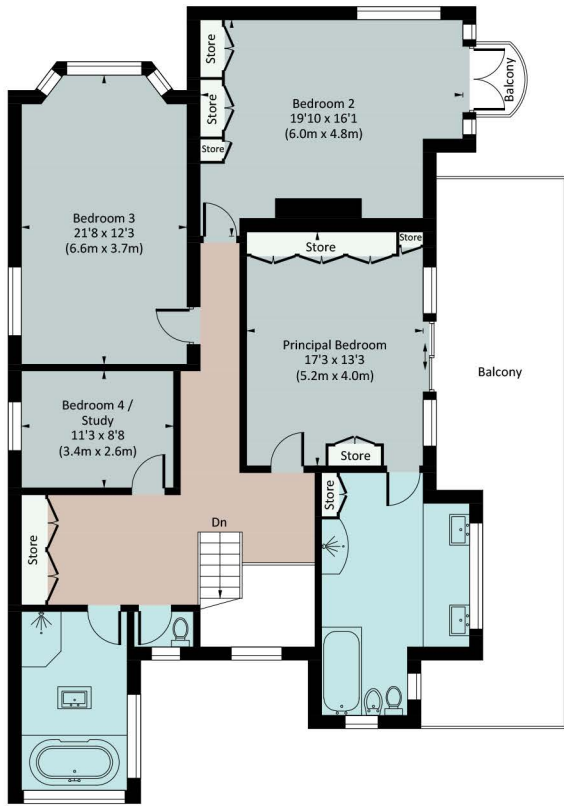

CASTLE TOR, TORQUAY

Approx. gross internal area
4388 Sq Ft. / 408 Sq M. (Including Garage)

FIRST FLOOR

FIRST FLOOR

GROUND FLOOR

(Not Shown In Actual Location / Orientation)