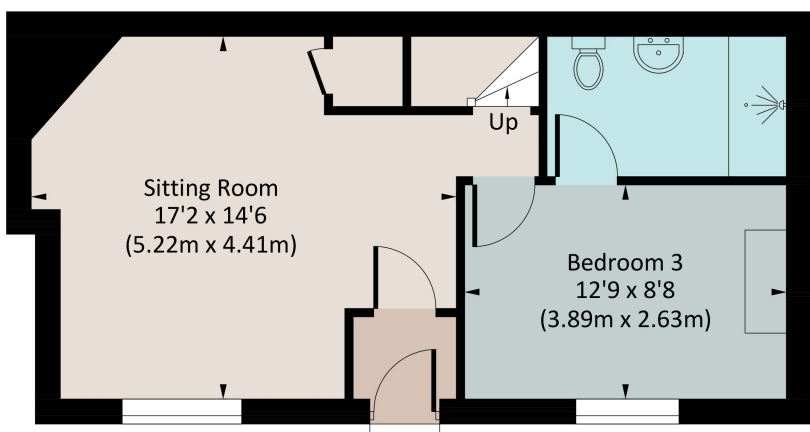

# ASHLEIGH HOUSE

Approx. gross internal area  
1410 Sq Ft. / 131.0 Sq M.

SECOND FLOOR

FIRST FLOOR

GROUND FLOOR

Illustration for identification purposes only, measurements are approximate, not to scale. Fourlabs.co © (ID1280169)