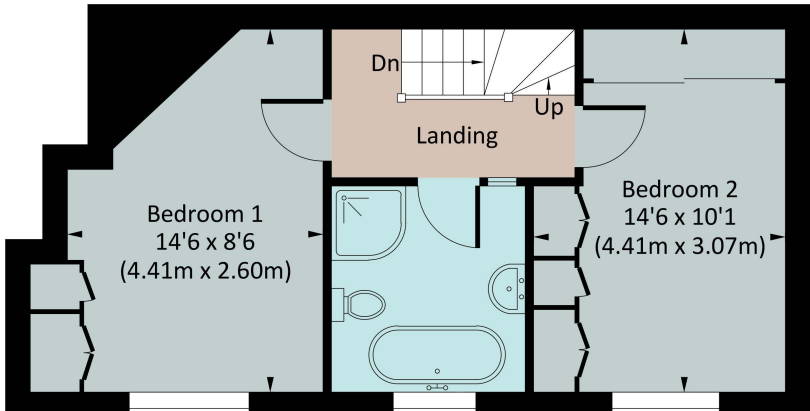

# ASHLEIGH HOUSE

Approx. gross internal area  
1410 Sq Ft. / 131.0 Sq M.

SECOND FLOOR

FIRST FLOOR

GROUND FLOOR

Illustration for identification purposes only, measurements are approximate, not to scale. Fourlabs.co © (ID1280169)