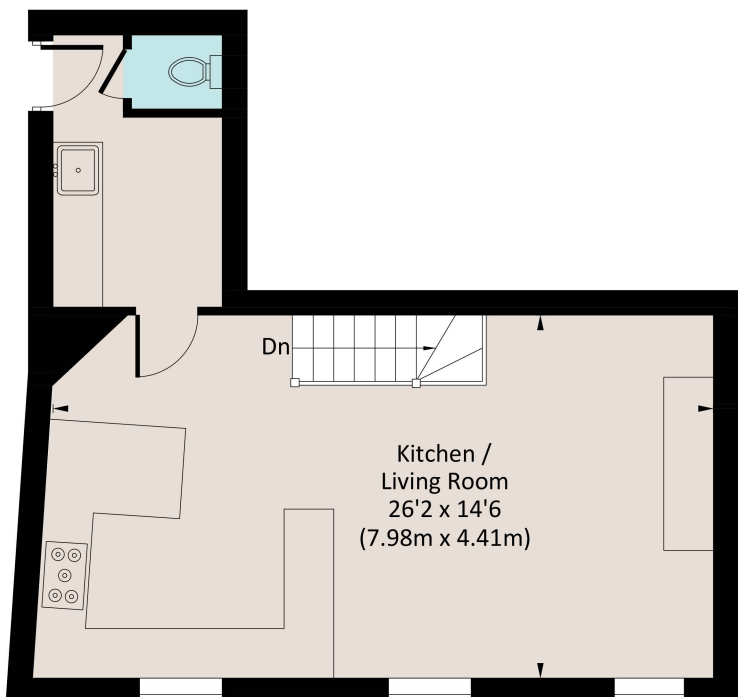

# ASHLEIGH HOUSE

Approx. gross internal area  
1410 Sq Ft. / 131.0 Sq M.

SECOND FLOOR

FIRST FLOOR

GROUND FLOOR

Illustration for identification purposes only, measurements are approximate, not to scale. Fourlabs.co © (ID1280169)