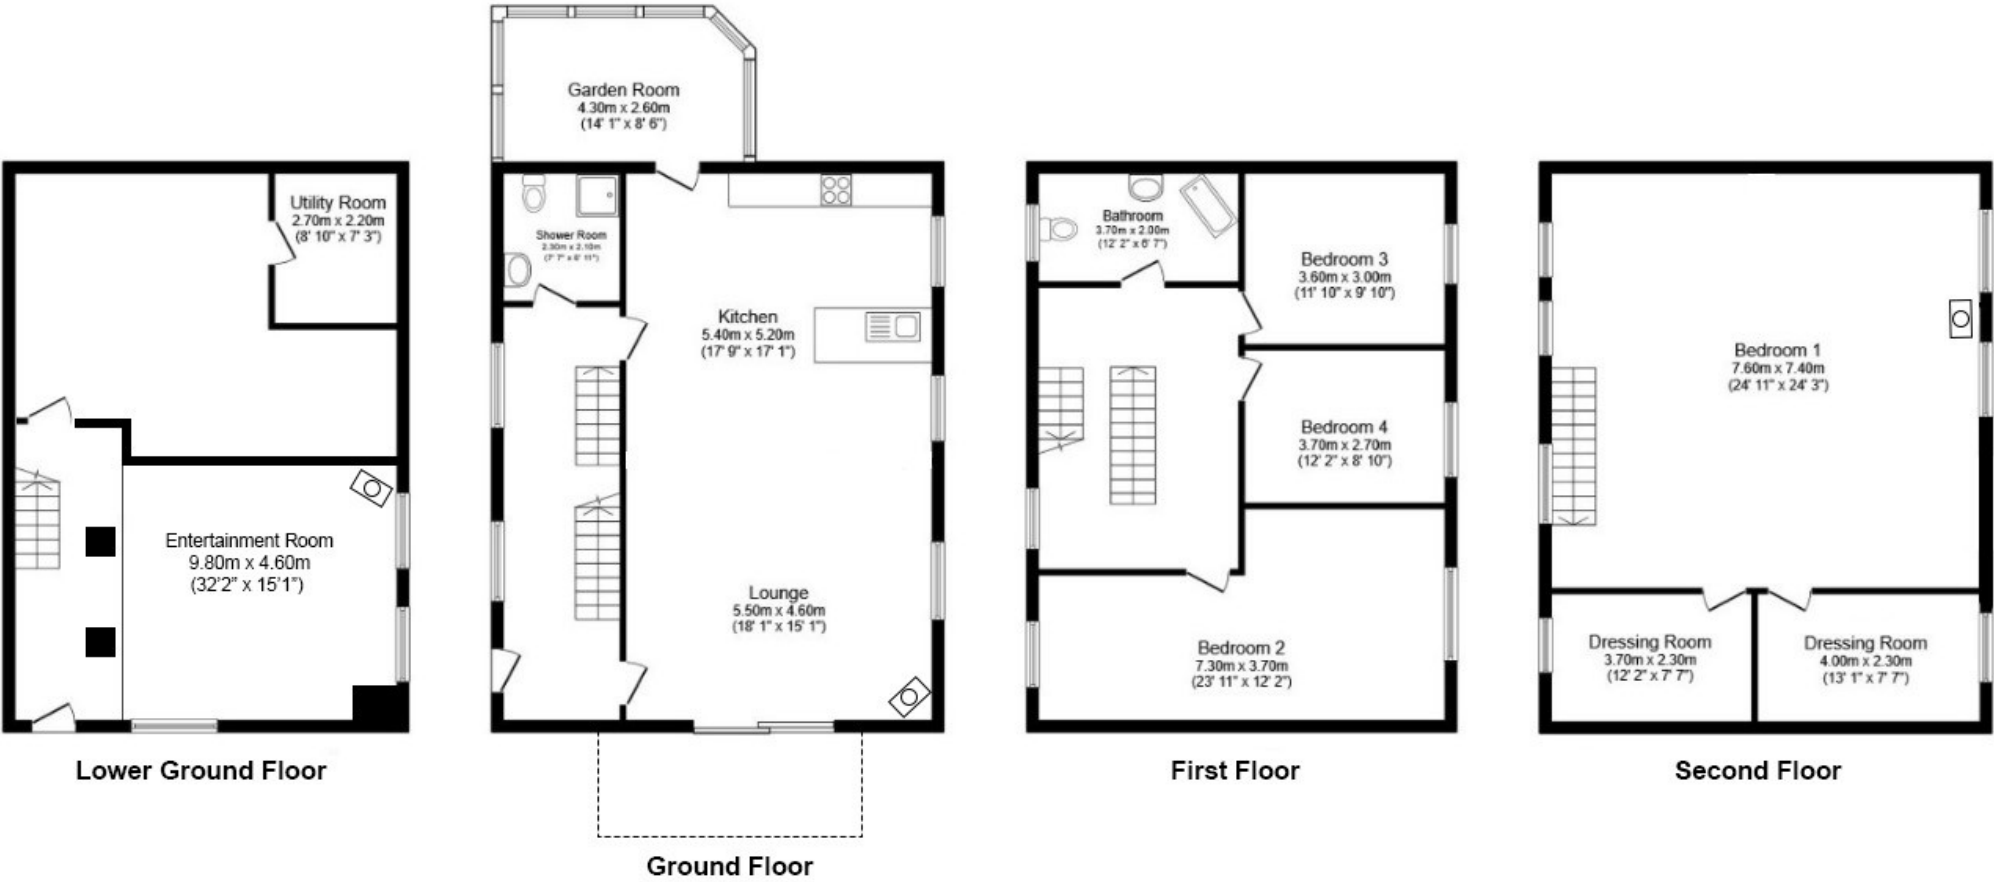

The Old Mill, Mill Farm Road
Hamsterley Mill, Rowlands Gill, NE39

Total floor area approx. 302.3 sq. metres (3254 sq. feet)