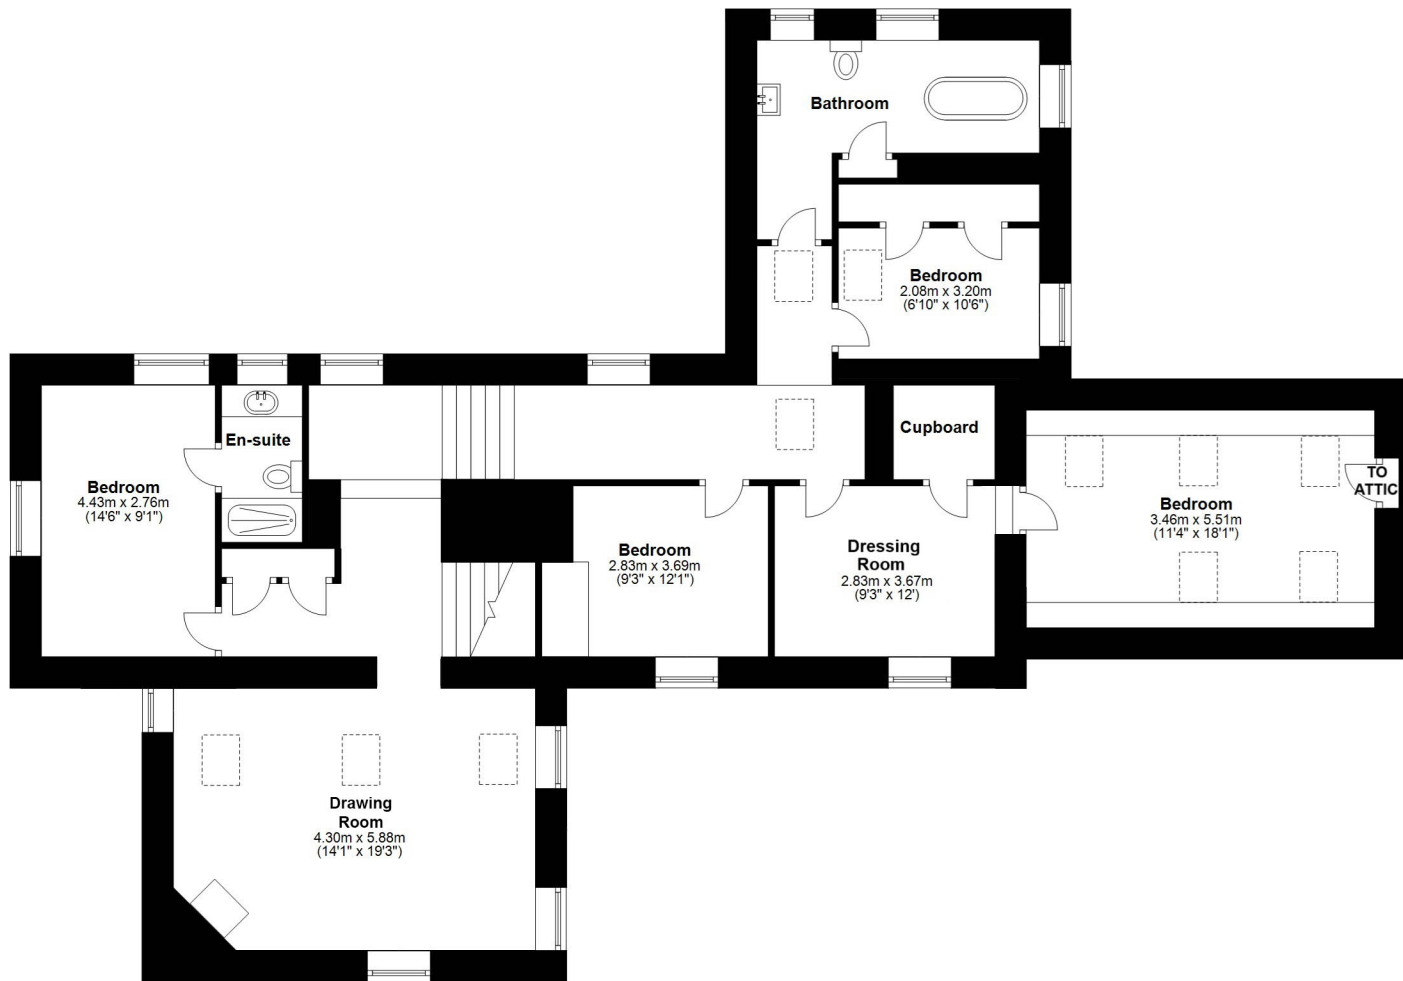

Total house area: approx. 460 sq. metres)
Not to scale. For guidance only

Total house area: approx. 460 sq. metres)
Not to scale. For guidance only

Outbuildings area: approx. 31.6 sq. metres
Not to scale. For guidance only