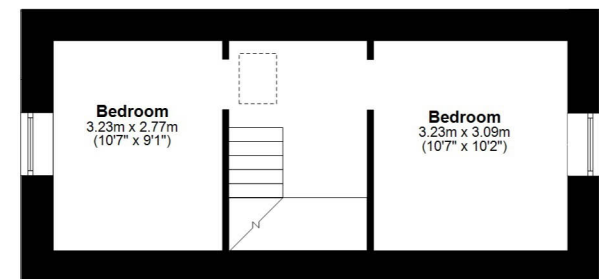

Total house area: approx. 460 sq. metres)
Not to scale. For guidance only

Total house area: approx. 460 sq. metres)
Not to scale. For guidance only

Outbuildings area: approx. 31.6 sq. metres
Not to scale. For guidance only