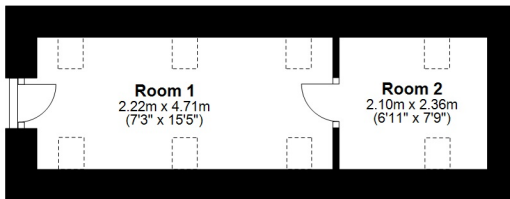

Total house area: approx. 460 sq. metres)
Not to scale. For guidance only

Total house area: approx. 460 sq. metres)
Not to scale. For guidance only

Outbuildings area: approx. 31.6 sq. metres
Not to scale. For guidance only