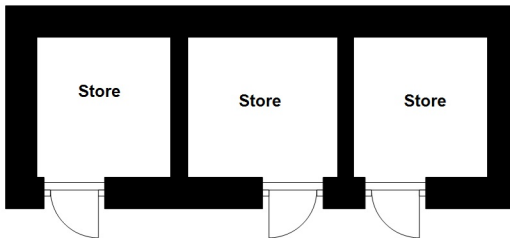

Total house area: approx. 460 sq. metres)
Not to scale. For guidance only

Total house area: approx. 460 sq. metres)
Not to scale. For guidance only

Outbuildings area: approx. 31.6 sq. metres
Not to scale. For guidance only