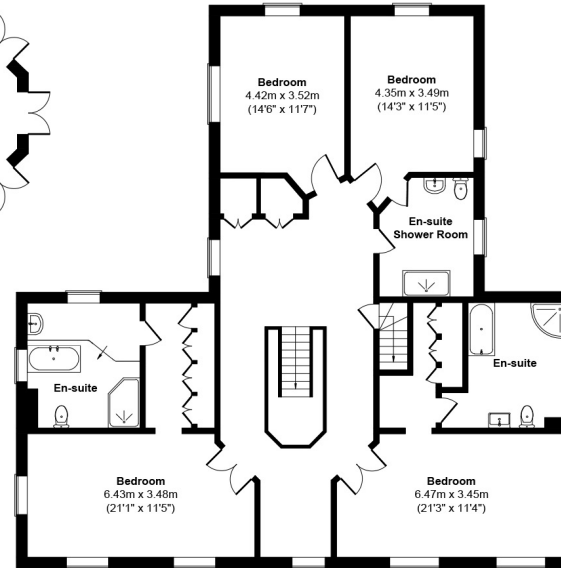

Total area: approx. 166.3 sq. metres (1790.0 sq. feet)