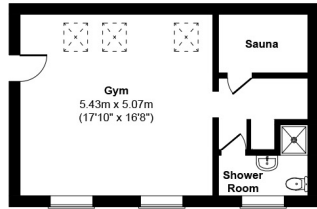

Saxum Bark, Melsonby, Richmond, North Yorkshire

Total area: approx. 41.3 sq. metres (444.5 sq. feet)