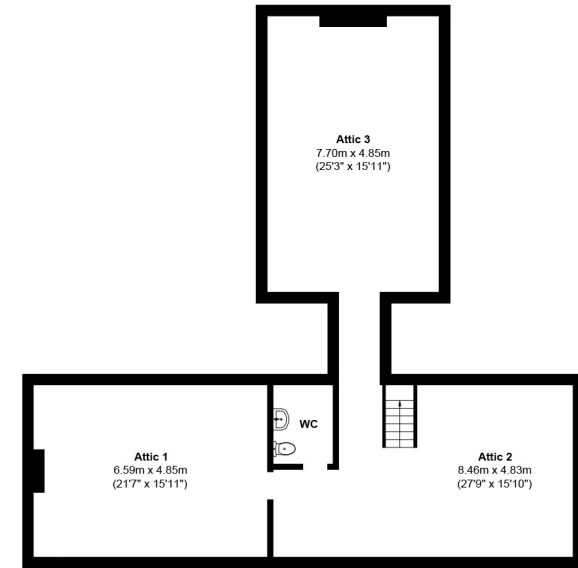

Total area: approx. 114.4 sq. metres (1231.3 sq. feet)

SKETCH PLAN FOR ILLUSTRATIVE PURPOSES ONLY

All measurements walls, doors, windows, fittings and appliances, their sizes and locations, are approximate only. They cannot be regarded as being a representation by the seller, nor their agent.

Produced by Potterplans Ltd. 2026