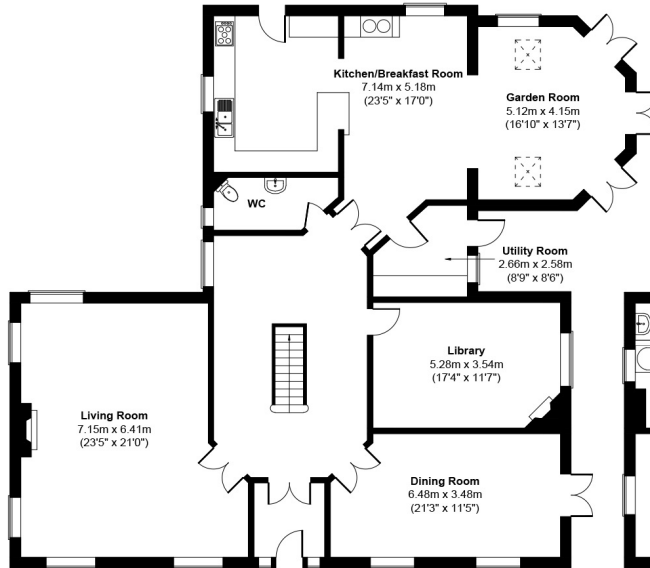

Total area: approx. 185.9 sq. metres (2001.0 sq. feet)