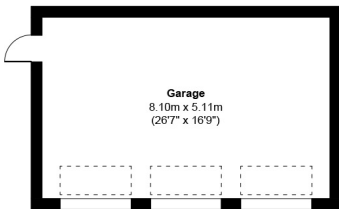

Total area: approx. 41.3 sq. metres (444.5 sq. feet)