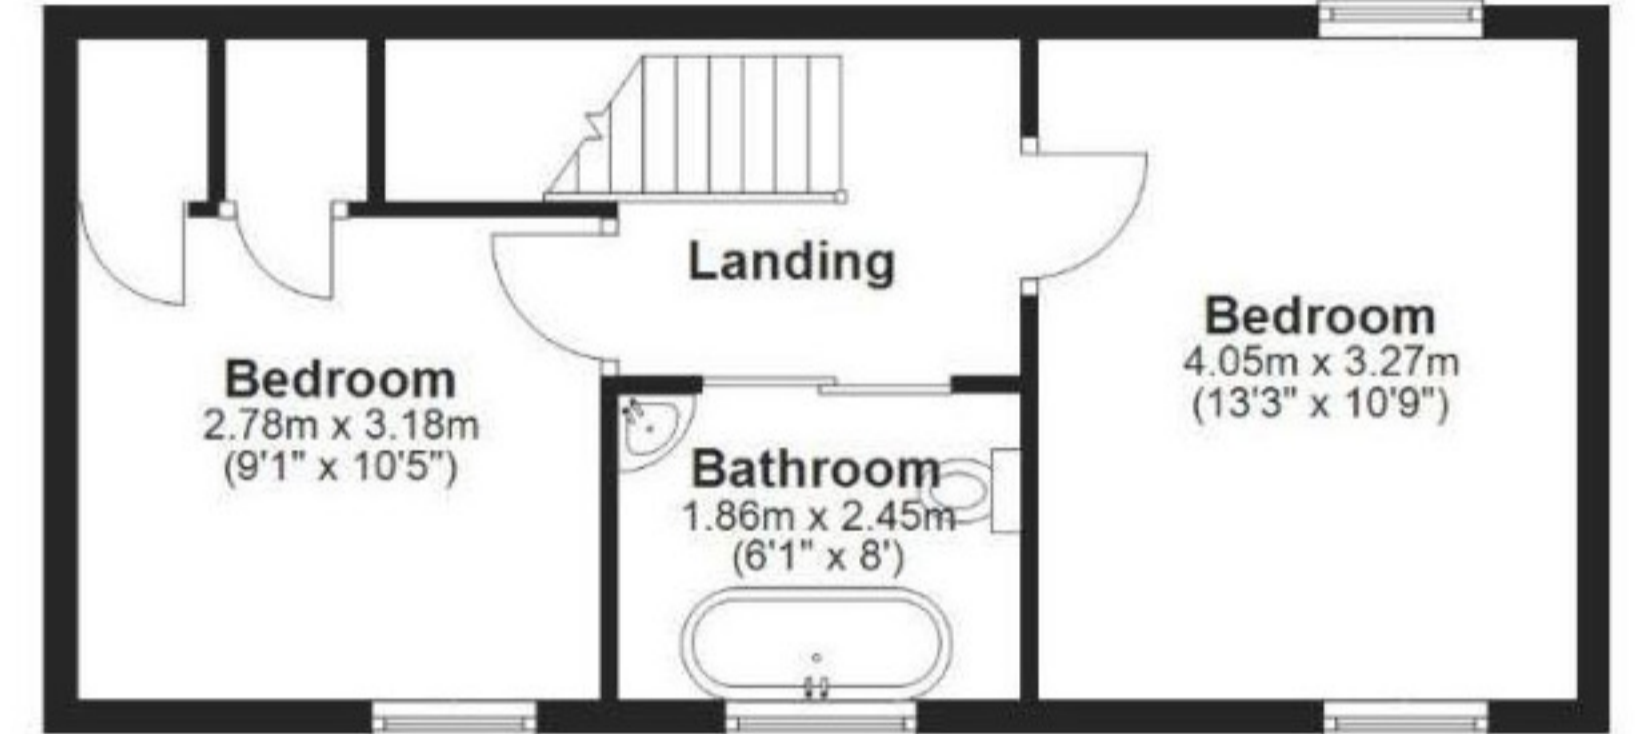

## Lintzford, Rowlands Gill, NE39

**First Floor**  
Approx. 45.6 sq. metres (491.0 sq. feet)

**Ground Floor**  
Approx. 142.1 sq. metres (1529.6 sq. feet)