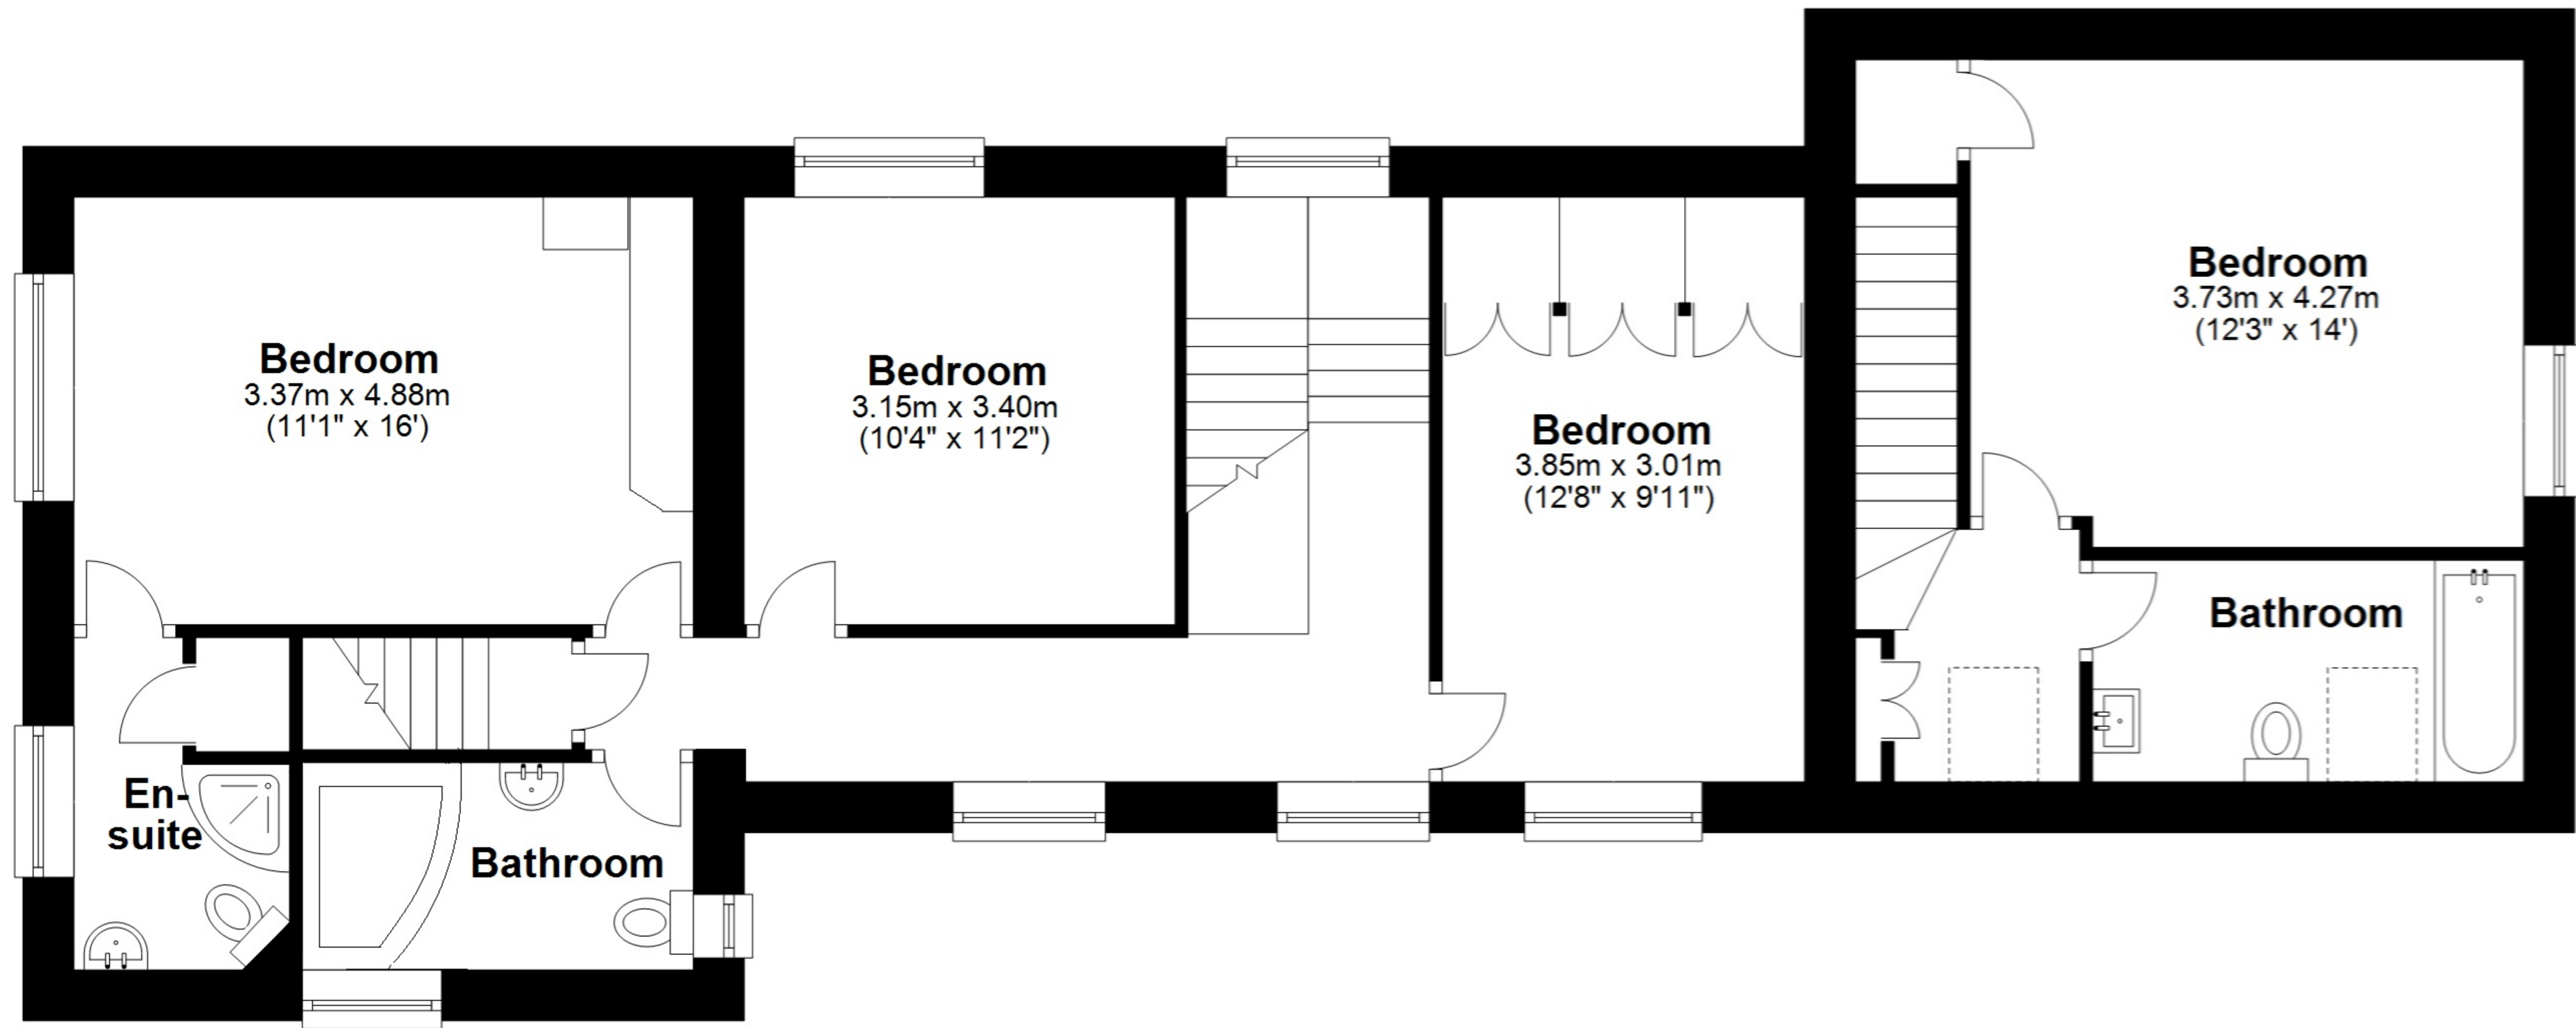

Total area: approx. 234.2 sq. metres (2521.3 sq. feet)

Total area: approx. 234.2 sq. metres (2521.3 sq. feet)