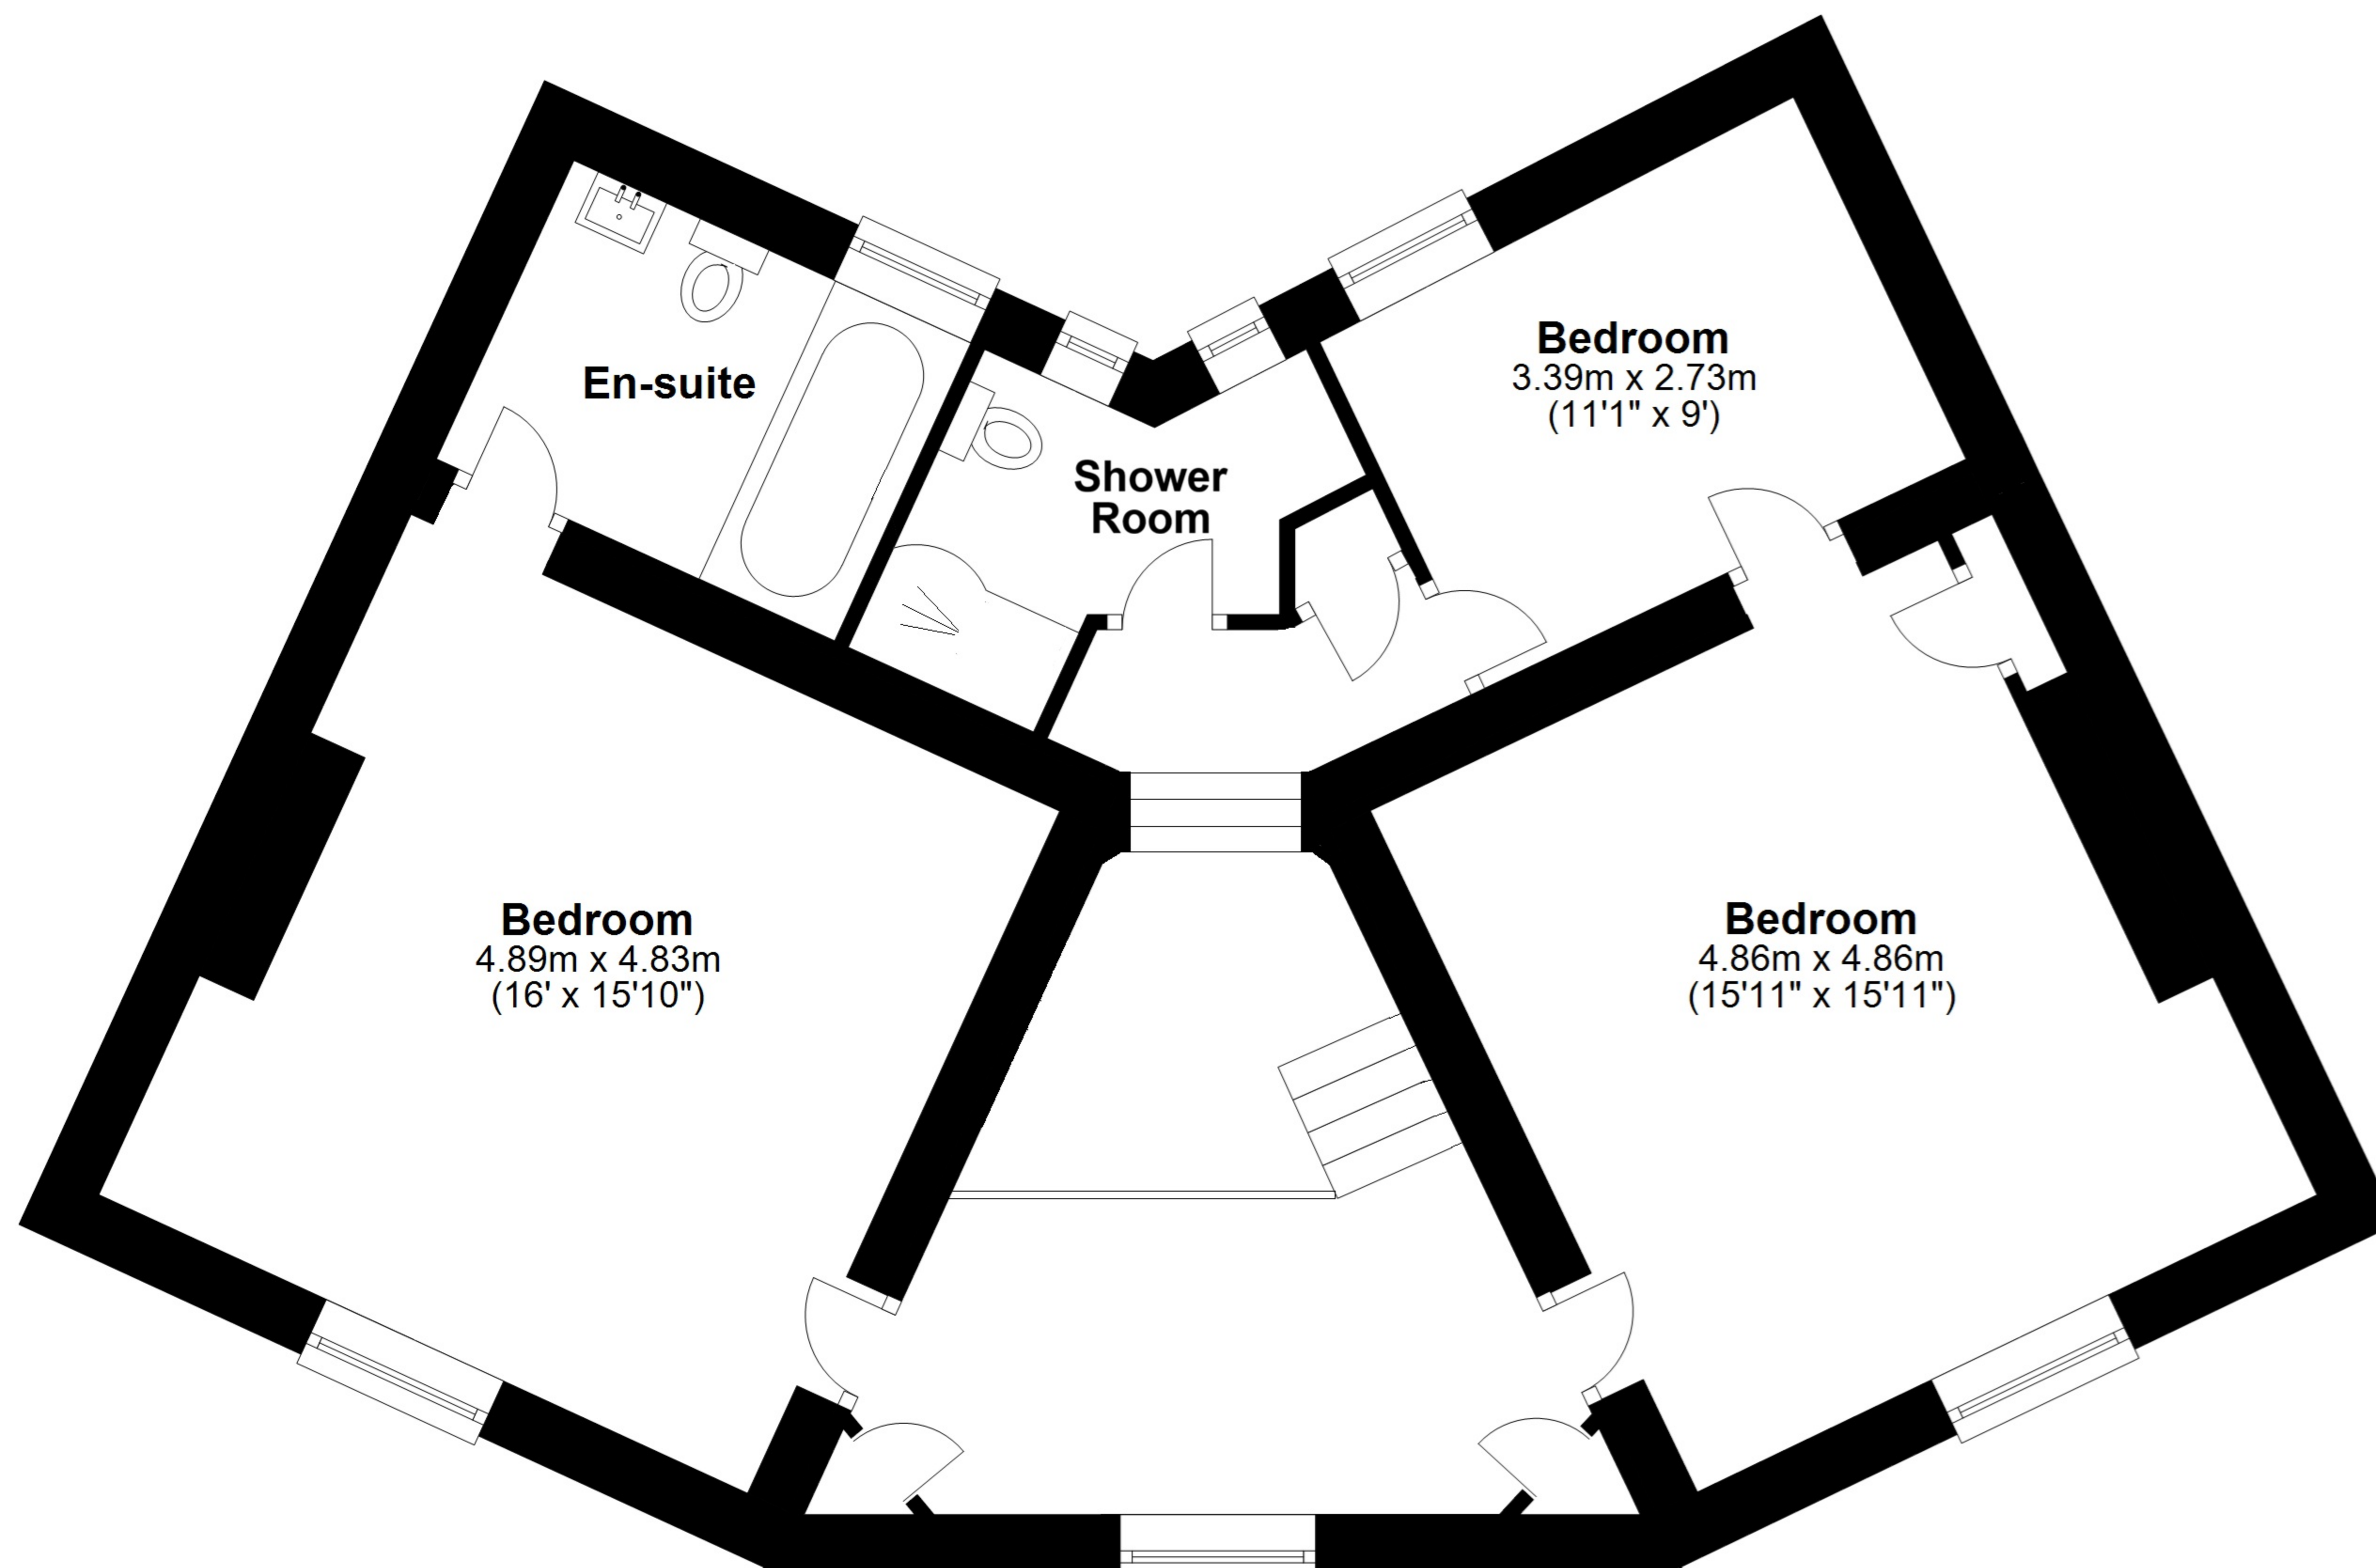

Total area: approx. 193.8 sq. metres (2085.9 sq. feet)

Total area: approx. 193.8 sq. metres (2085.9 sq. feet)