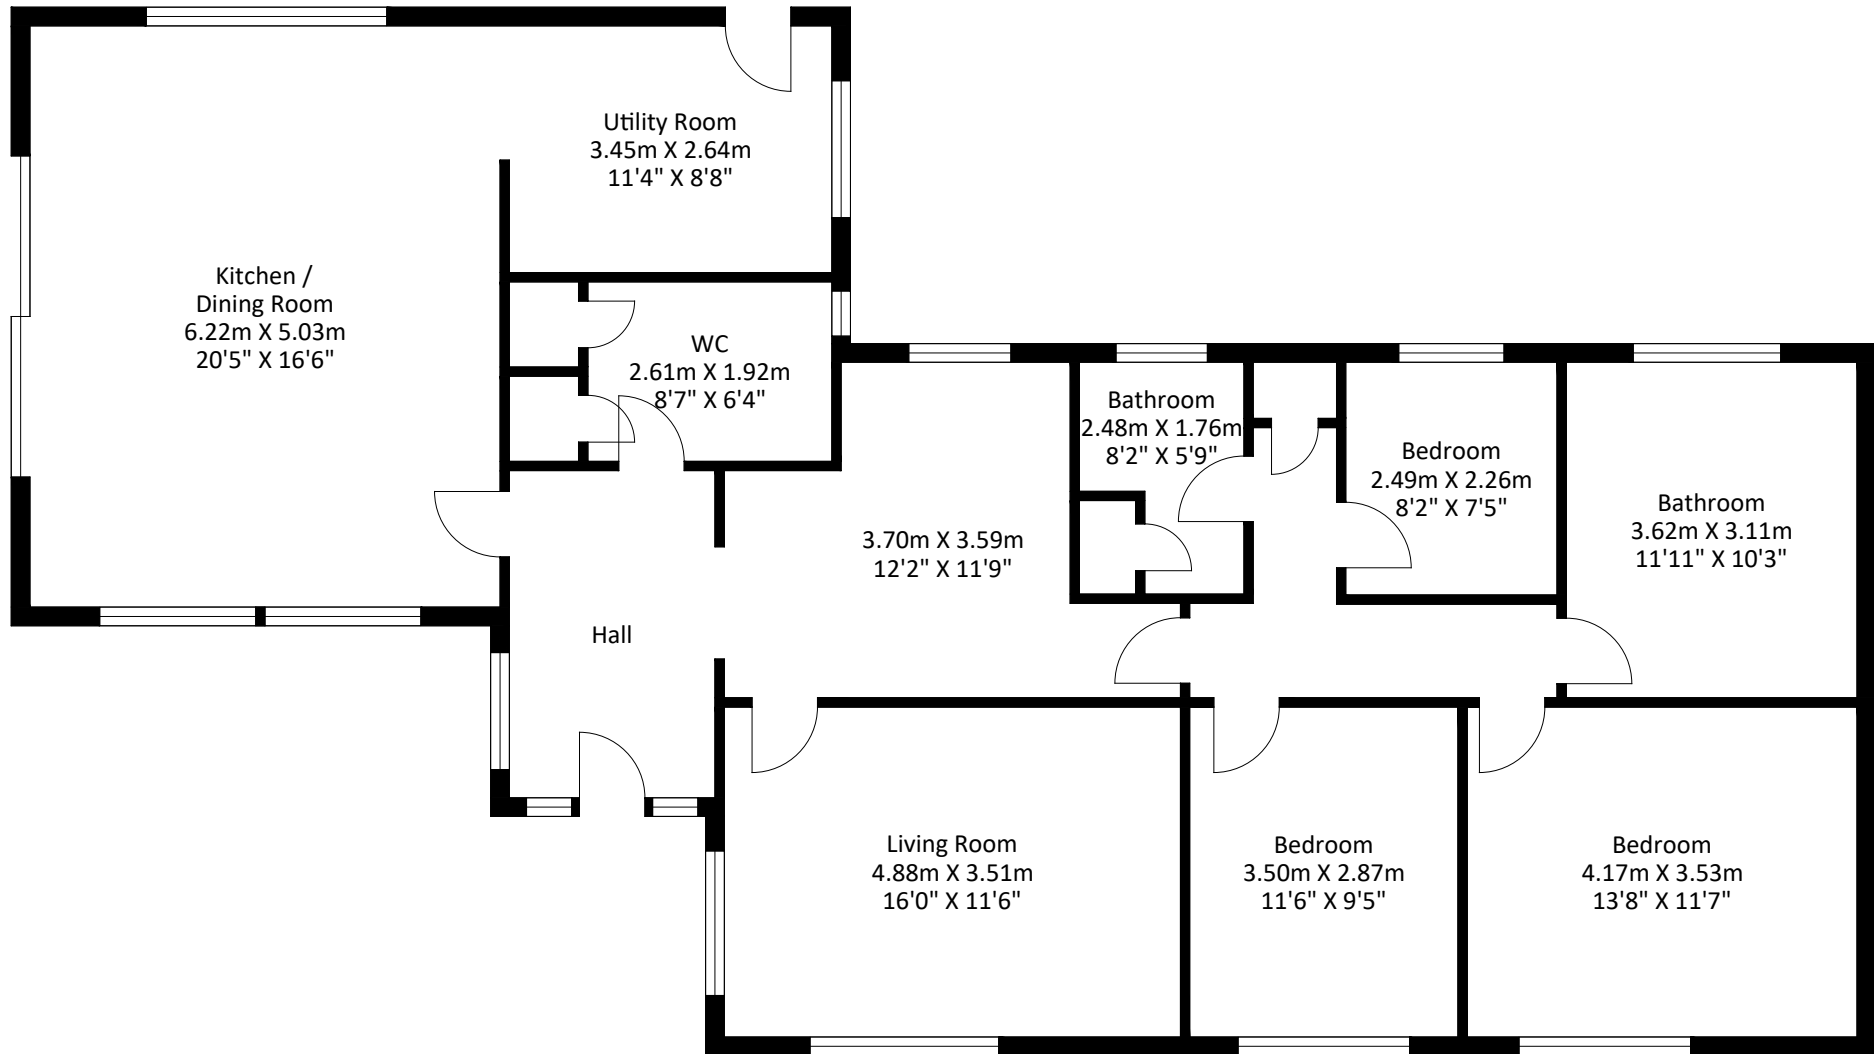

Haylesclough Hough Clough, Rainow, SK10 5UN

Approximate Floor Area
1534.93 sq. ft
(142.60 sq.m)

Approximate Gross Internal Area = 142.60 sq m / 1534.93 sq ft
Illustration for identification purposes only, measurements are approximate, not to scale.