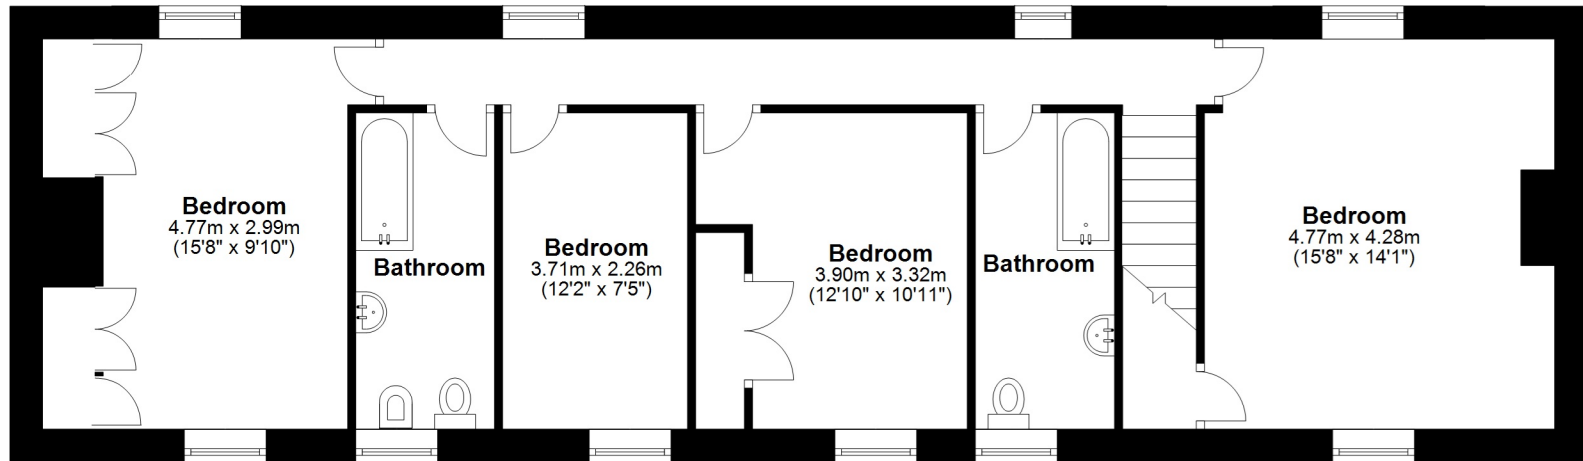

Total area: approx. 321.4 sq. metres (3459.3 sq. feet)

Total area: approx. 321.4 sq. metres (3459.3 sq. feet)

Total area: approx. 321.4 sq. metres (3459.3 sq. feet)