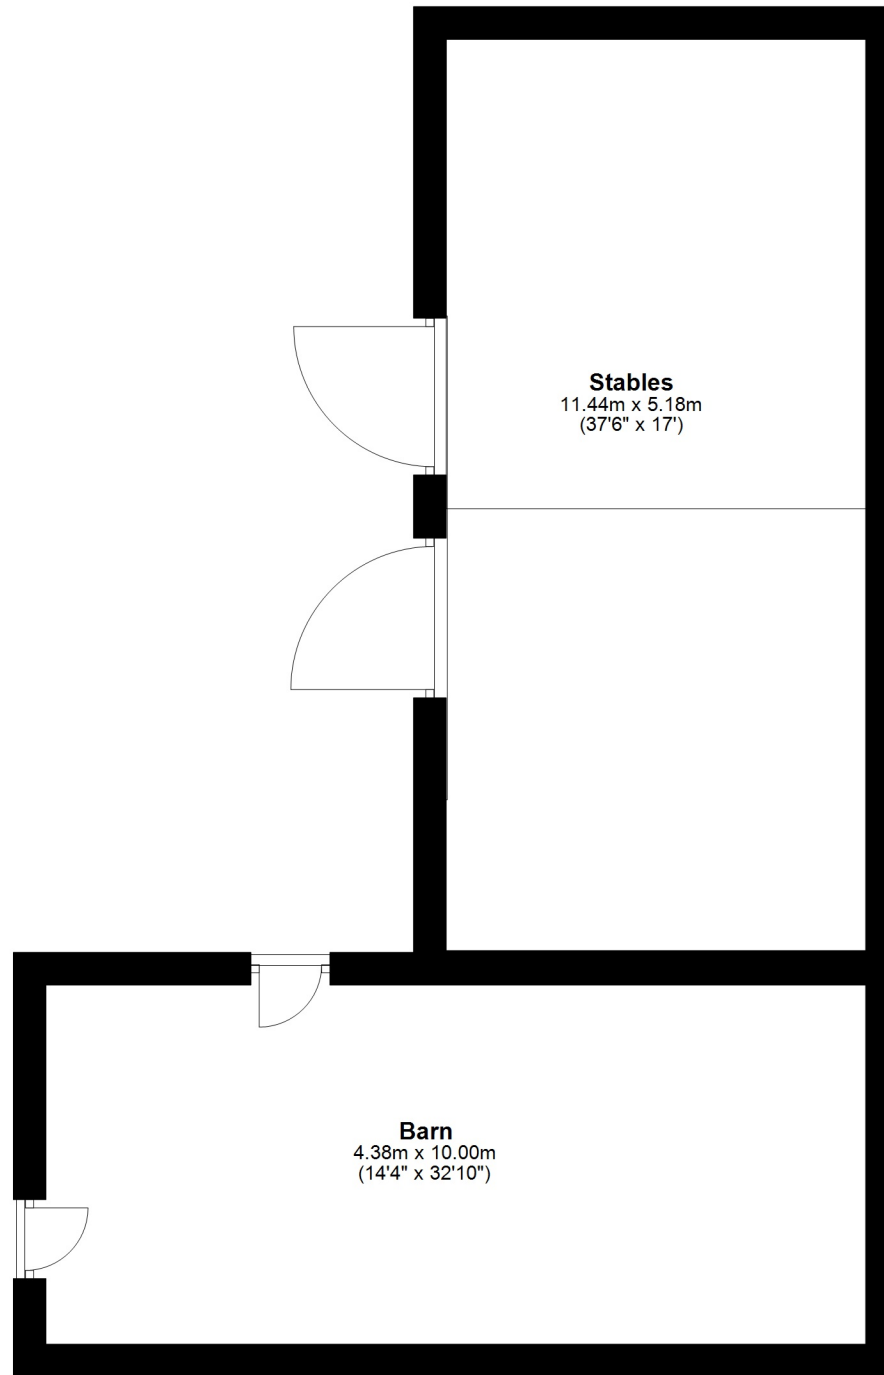

Total area: approx. 321.4 sq. metres (3459.3 sq. feet)

Total area: approx. 321.4 sq. metres (3459.3 sq. feet)

Total area: approx. 321.4 sq. metres (3459.3 sq. feet)