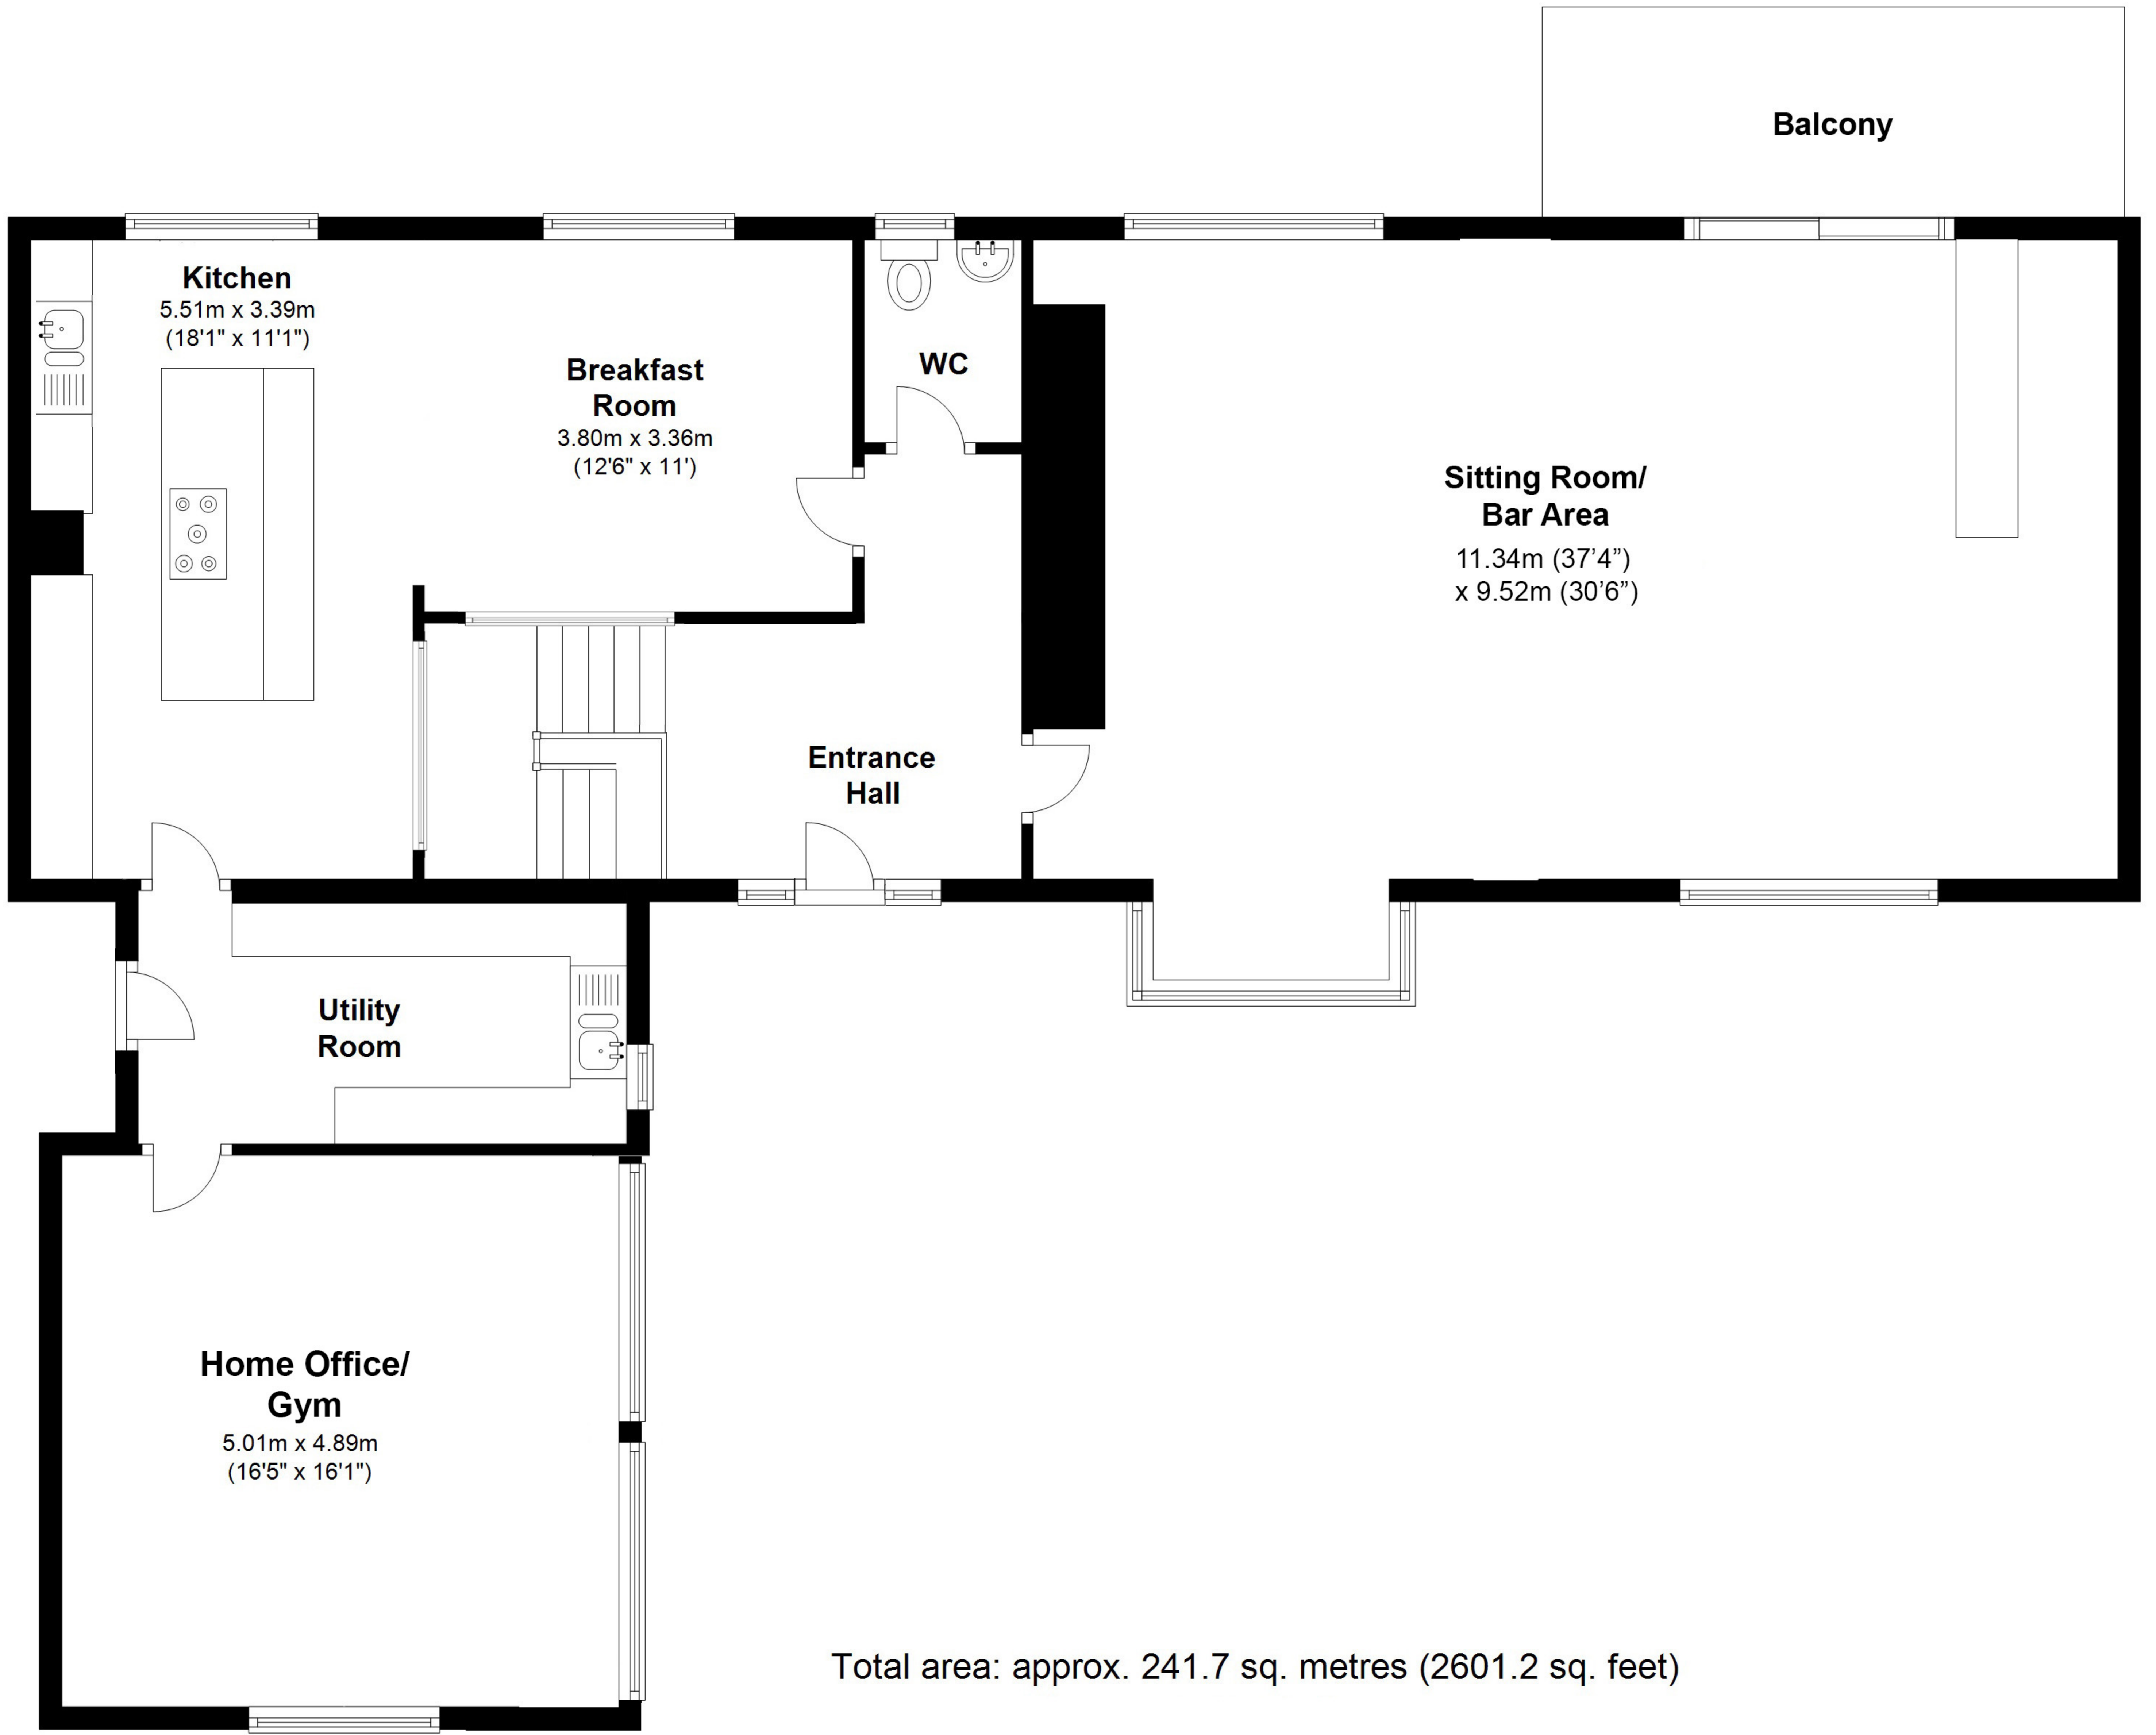

The Barn, Barley Mill Road, Consett, County Durham, DH8

Kitchen
5.51m x 3.39m
(18'1" x 11'1")

Breakfast Room
3.80m x 3.36m
(12'6" x 11')

WC

**Sitting Room/
Bar Area**
11.34m (37'4")
x 9.52m (30'6")

Entrance Hall

Utility Room

**Home Office/
Gym**
5.01m x 4.89m
(16'5" x 16'1")

Balcony

Total area: approx. 241.7 sq. metres (2601.2 sq. feet)

The Barn, Barley Mill Road, Consett, County Durham, DH8

Total area: approx. 241.7 sq. metres (2601.2 sq. feet)