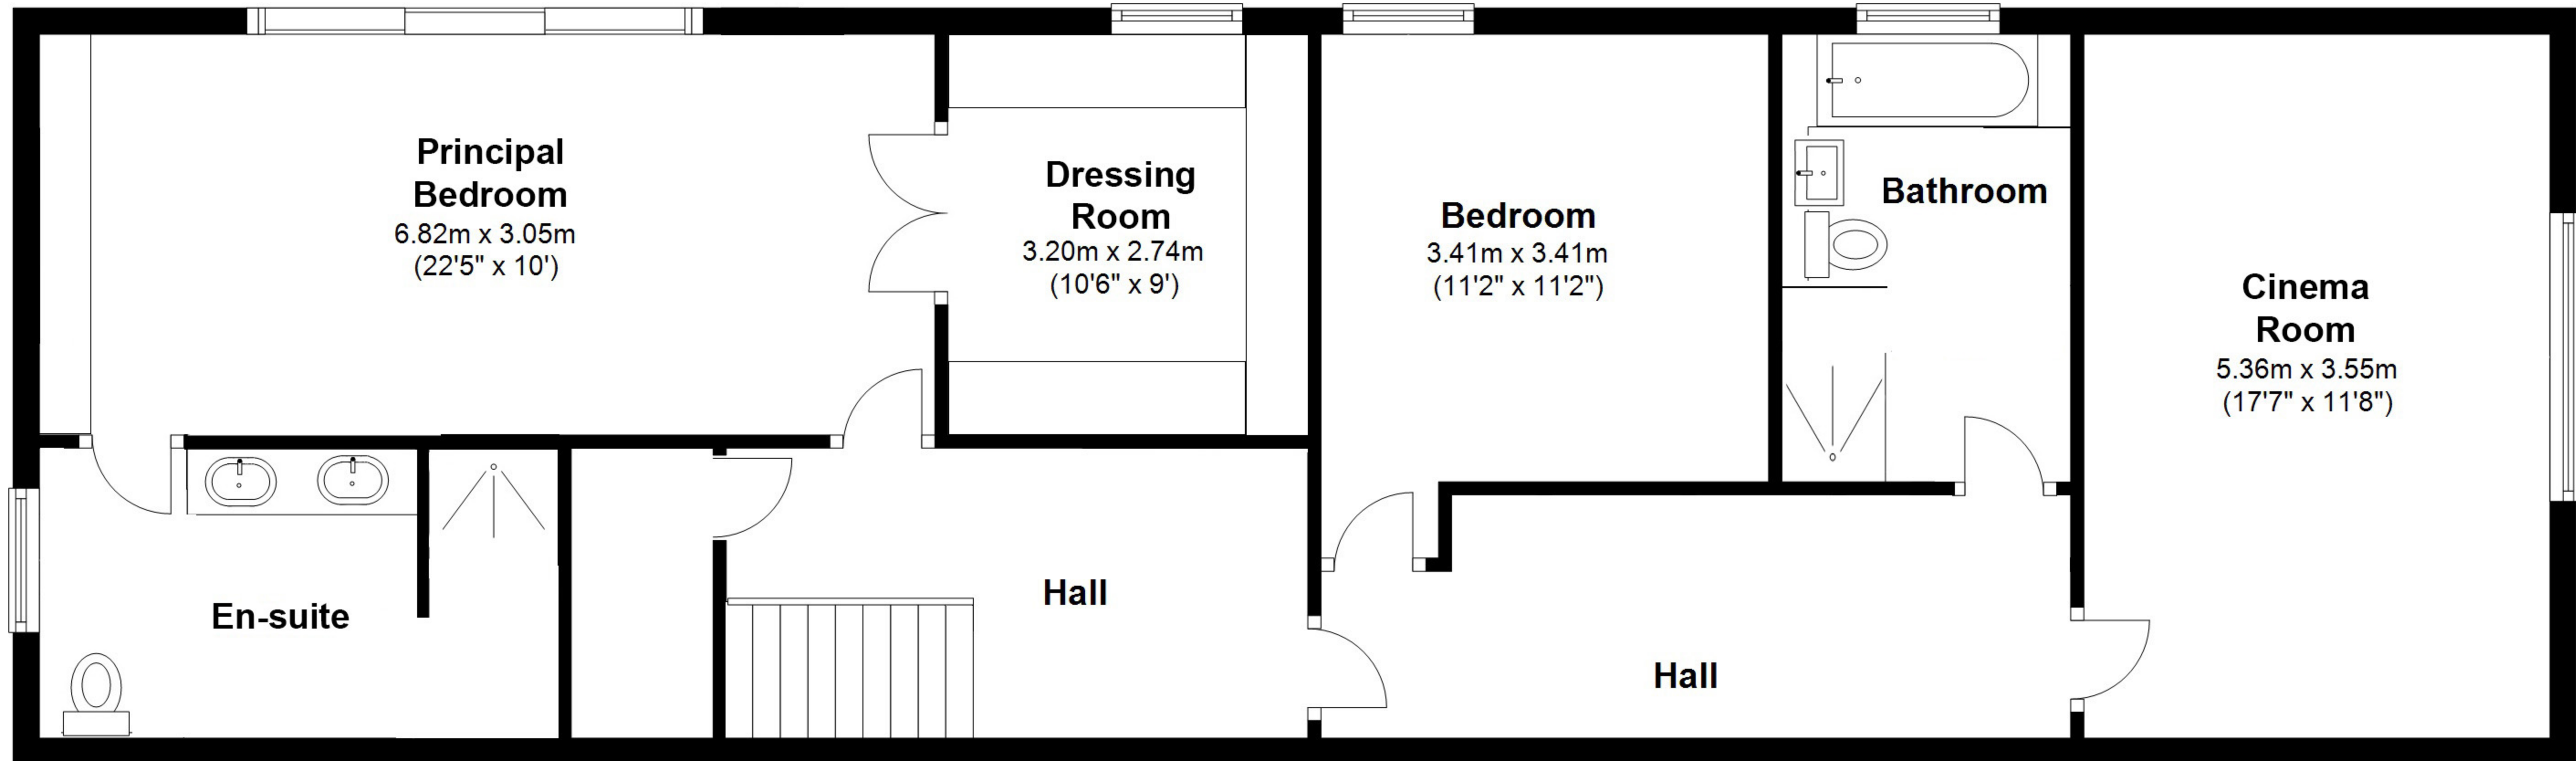

The Barn, Barley Mill Road, Consett, County Durham, DH8

Kitchen
5.51m x 3.39m
(18'1" x 11'1")

Breakfast Room
3.80m x 3.36m
(12'6" x 11')

WC

**Sitting Room/
Bar Area**
11.34m (37'4")
x 9.52m (30'6")

Entrance Hall

Utility Room

**Home Office/
Gym**
5.01m x 4.89m
(16'5" x 16'1")

Balcony

Total area: approx. 241.7 sq. metres (2601.2 sq. feet)

The Barn, Barley Mill Road, Consett, County Durham, DH8

Total area: approx. 241.7 sq. metres (2601.2 sq. feet)