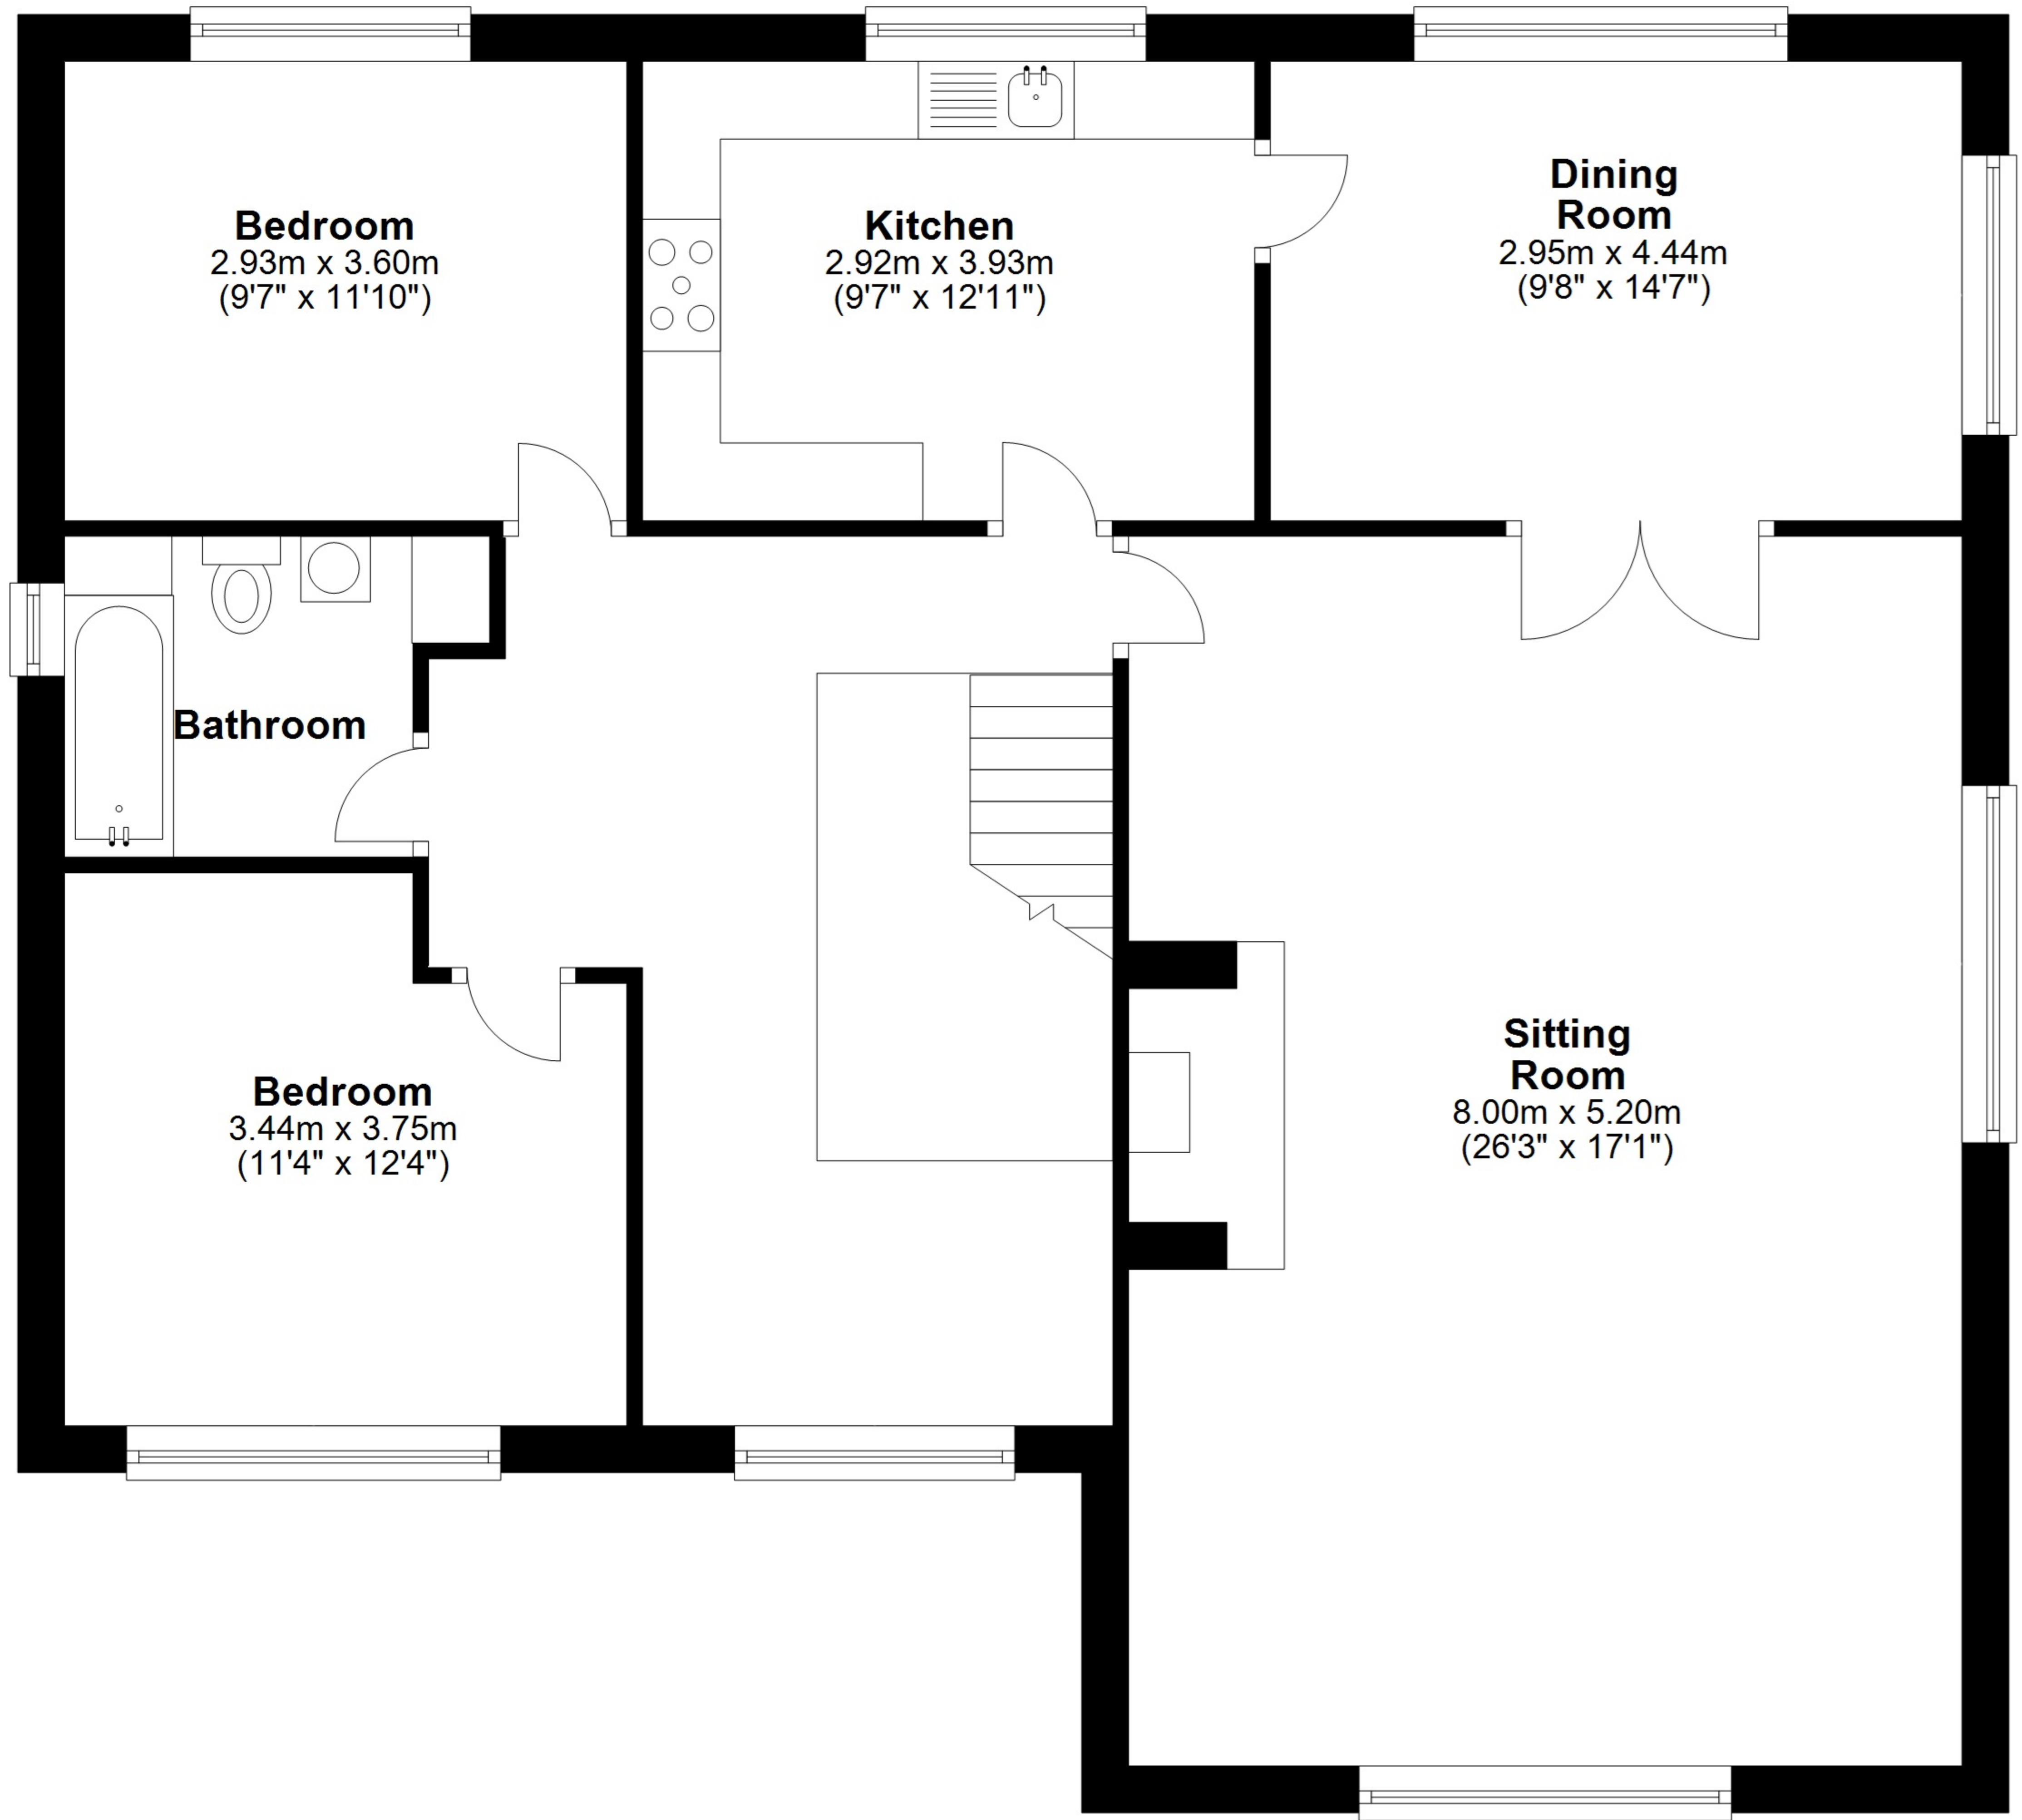

Total area: approx. 238.8 sq. metres (2570.0 sq. feet)

Total area: approx. 238.8 sq. metres (2570.0 sq. feet)