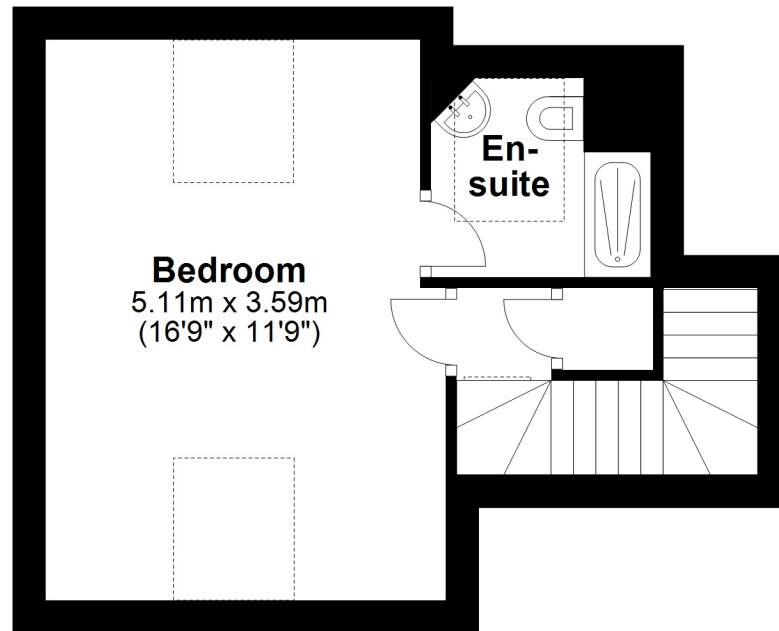

Total area: approx. 209.4 sq. metres (2253.8 sq. feet)

Total area: approx. 209.4 sq. metres (2253.8 sq. feet)

Bedroom
5.11m x 3.59m
(16'9" x 11'9")

Total area: approx. 209.4 sq. metres (2253.8 sq. feet)