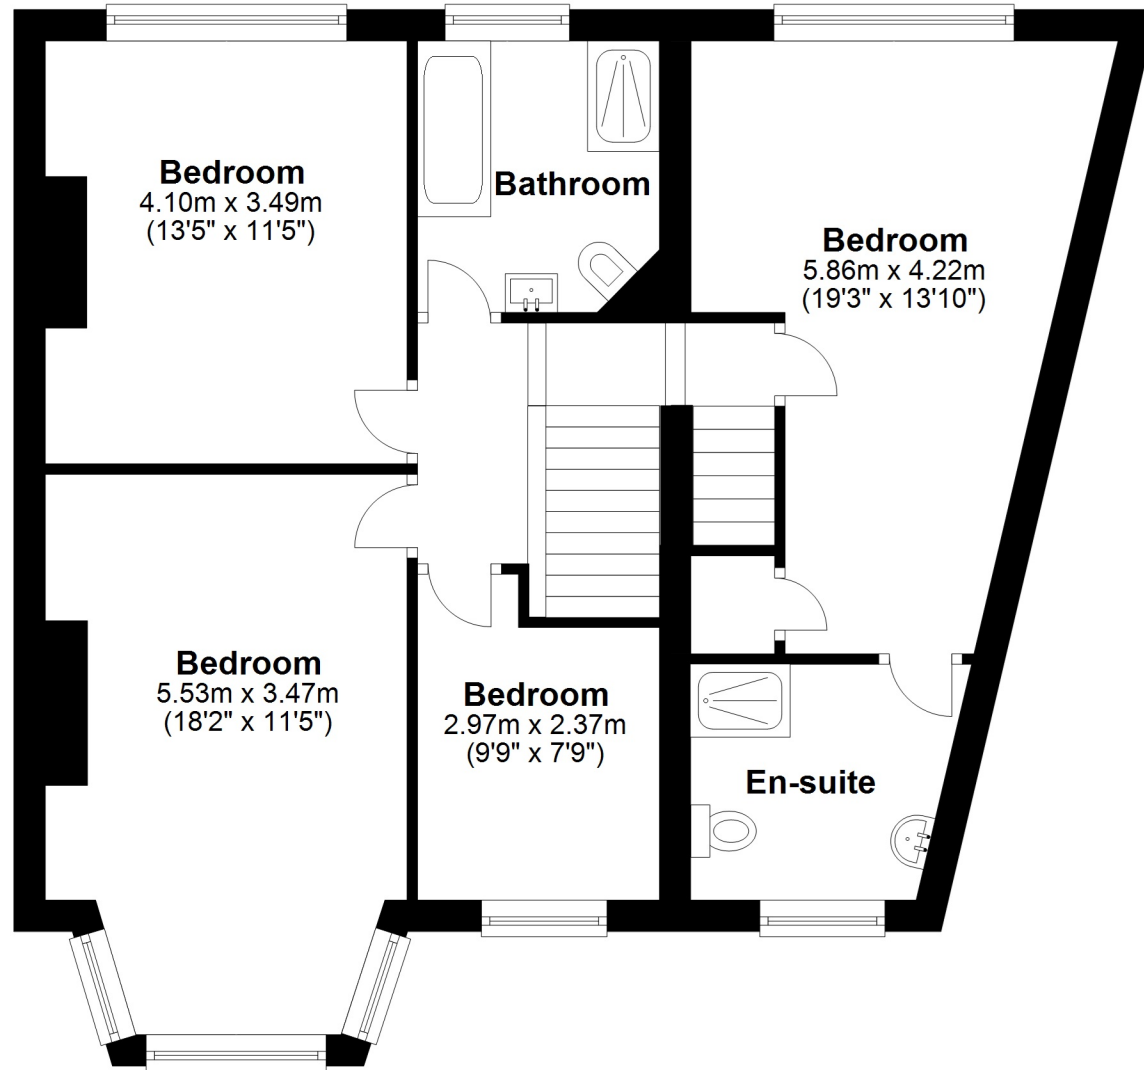

Total area: approx. 209.4 sq. metres (2253.8 sq. feet)

Total area: approx. 209.4 sq. metres (2253.8 sq. feet)

Bedroom
5.11m x 3.59m
(16'9" x 11'9")

Total area: approx. 209.4 sq. metres (2253.8 sq. feet)