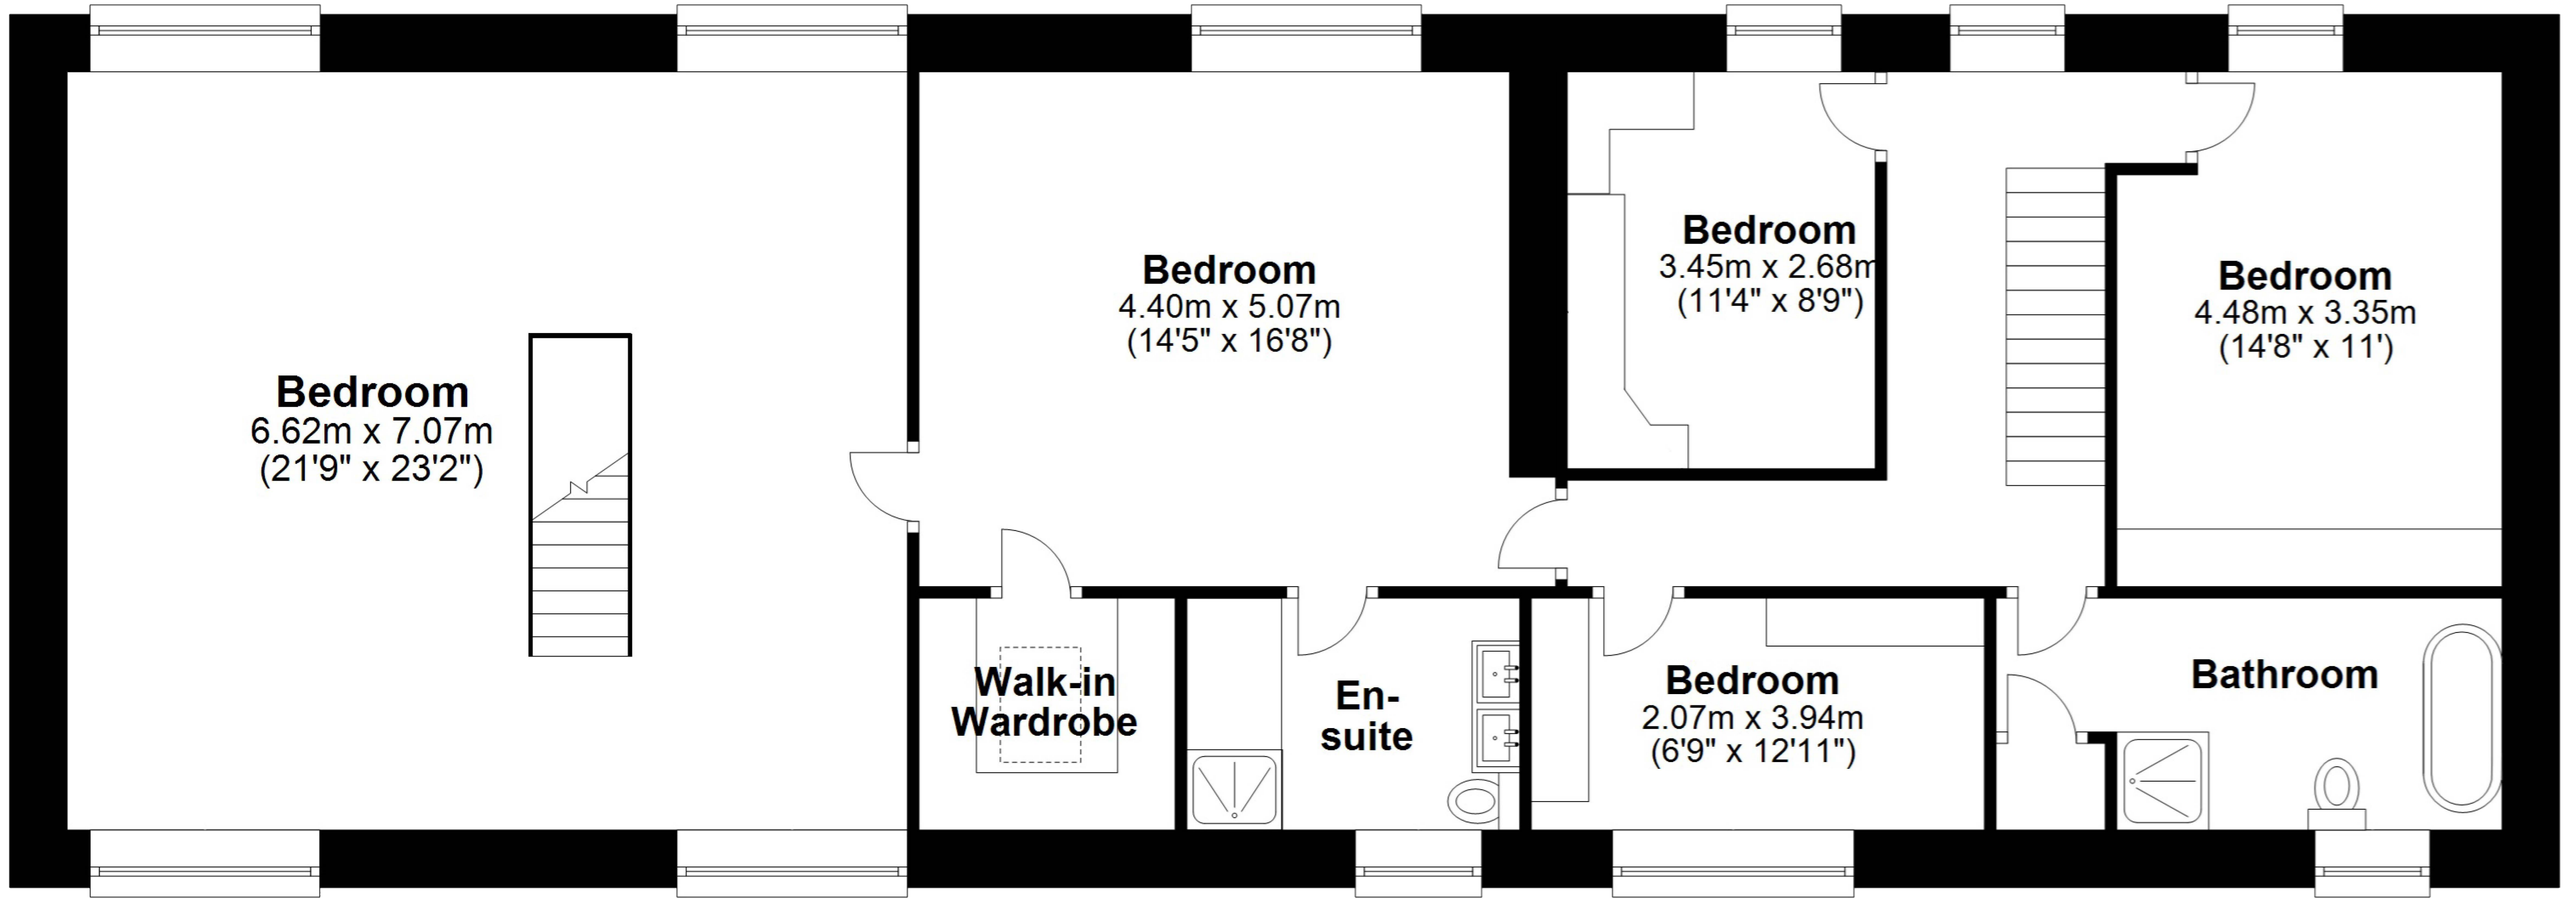

Total area: approx. 277.8 sq. metres (2990.2 sq. feet)

Total area: approx. 277.8 sq. metres (2990.2 sq. feet)