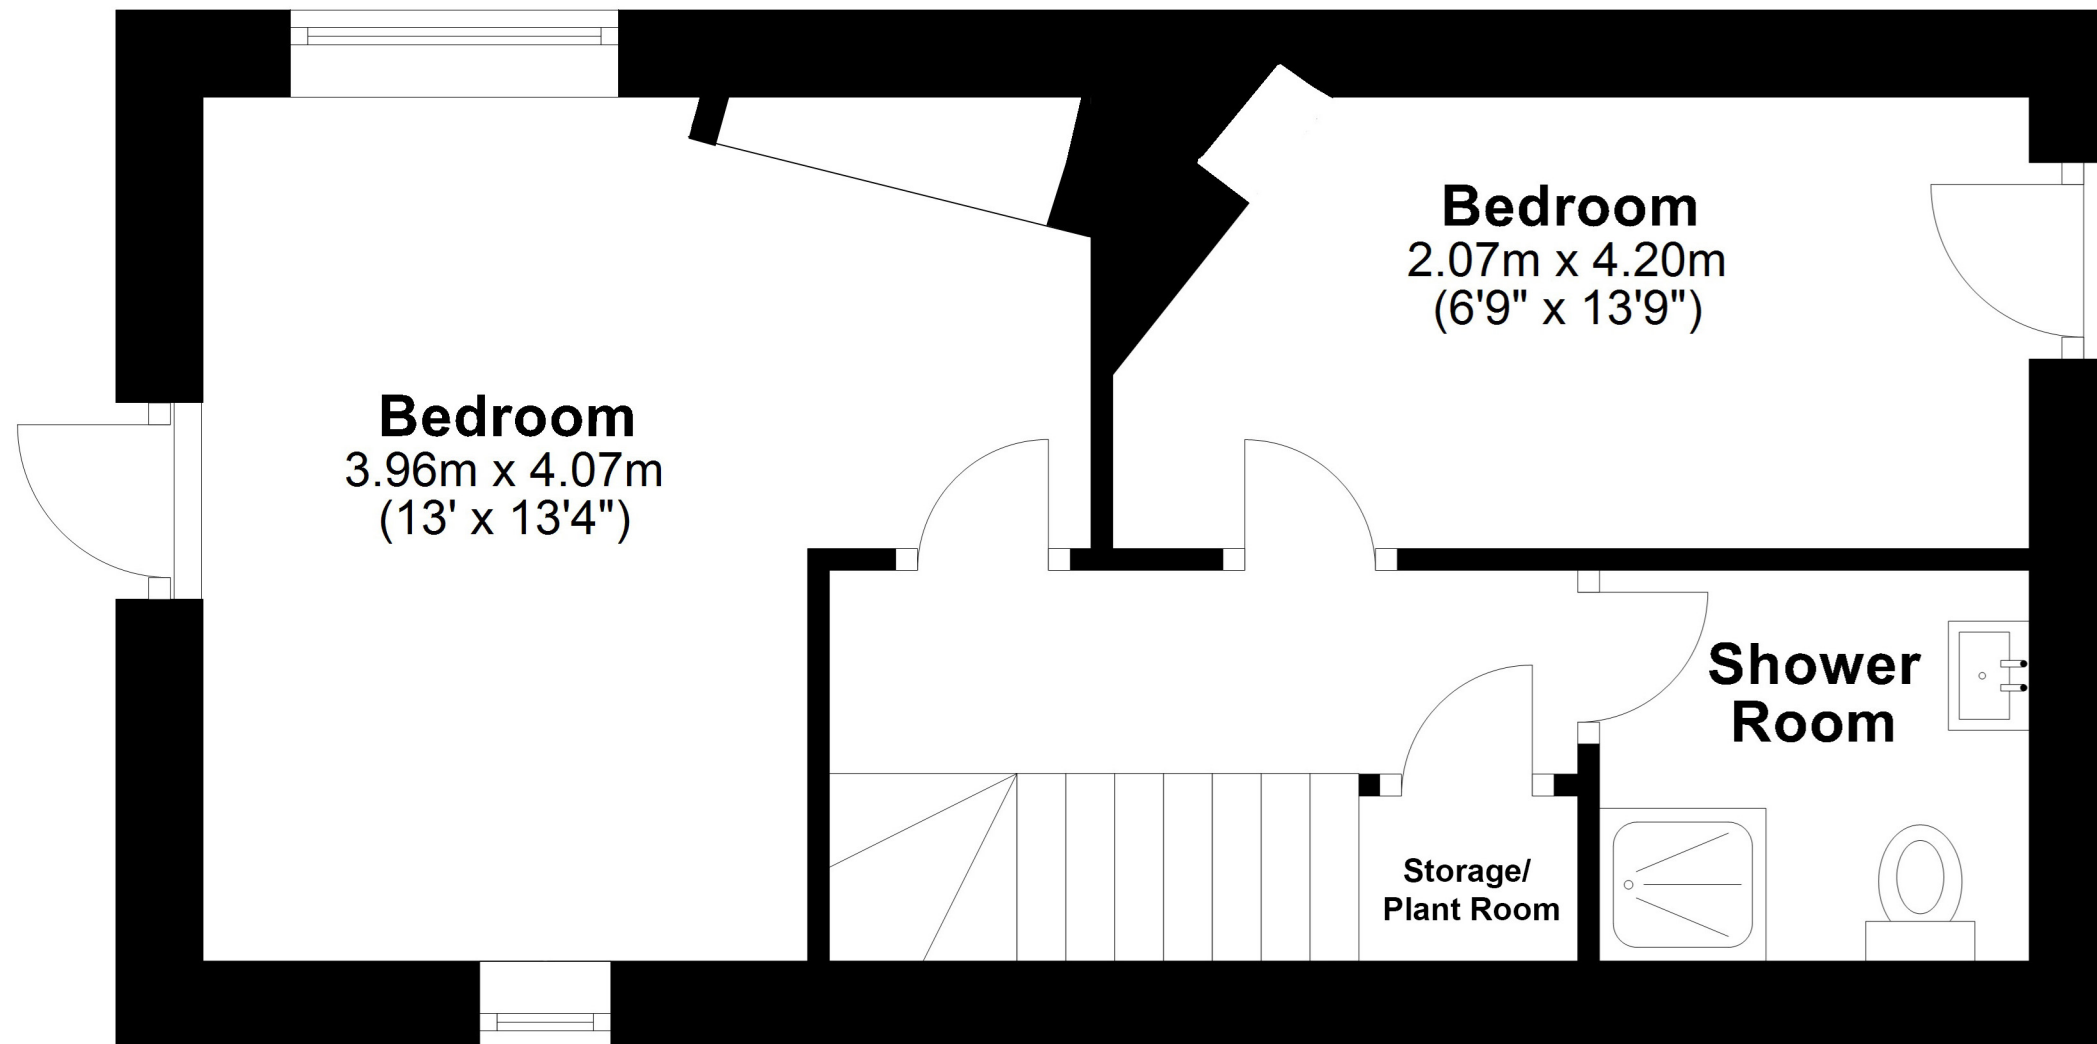

Ground Floor

Total Area The Apple Store: Approx 69.7 sq. metres (750 sq. feet)
Total Area The Glass House & The Apple Store: Approx 560 sq. metres (6024 sq. feet)

Lower Ground Floor

Total Area The Apple Store: Approx 69.7 sq. metres (750 sq. feet)
Total Area The Glass House & The Apple Store: Approx 560 sq. metres (6024 sq. feet)