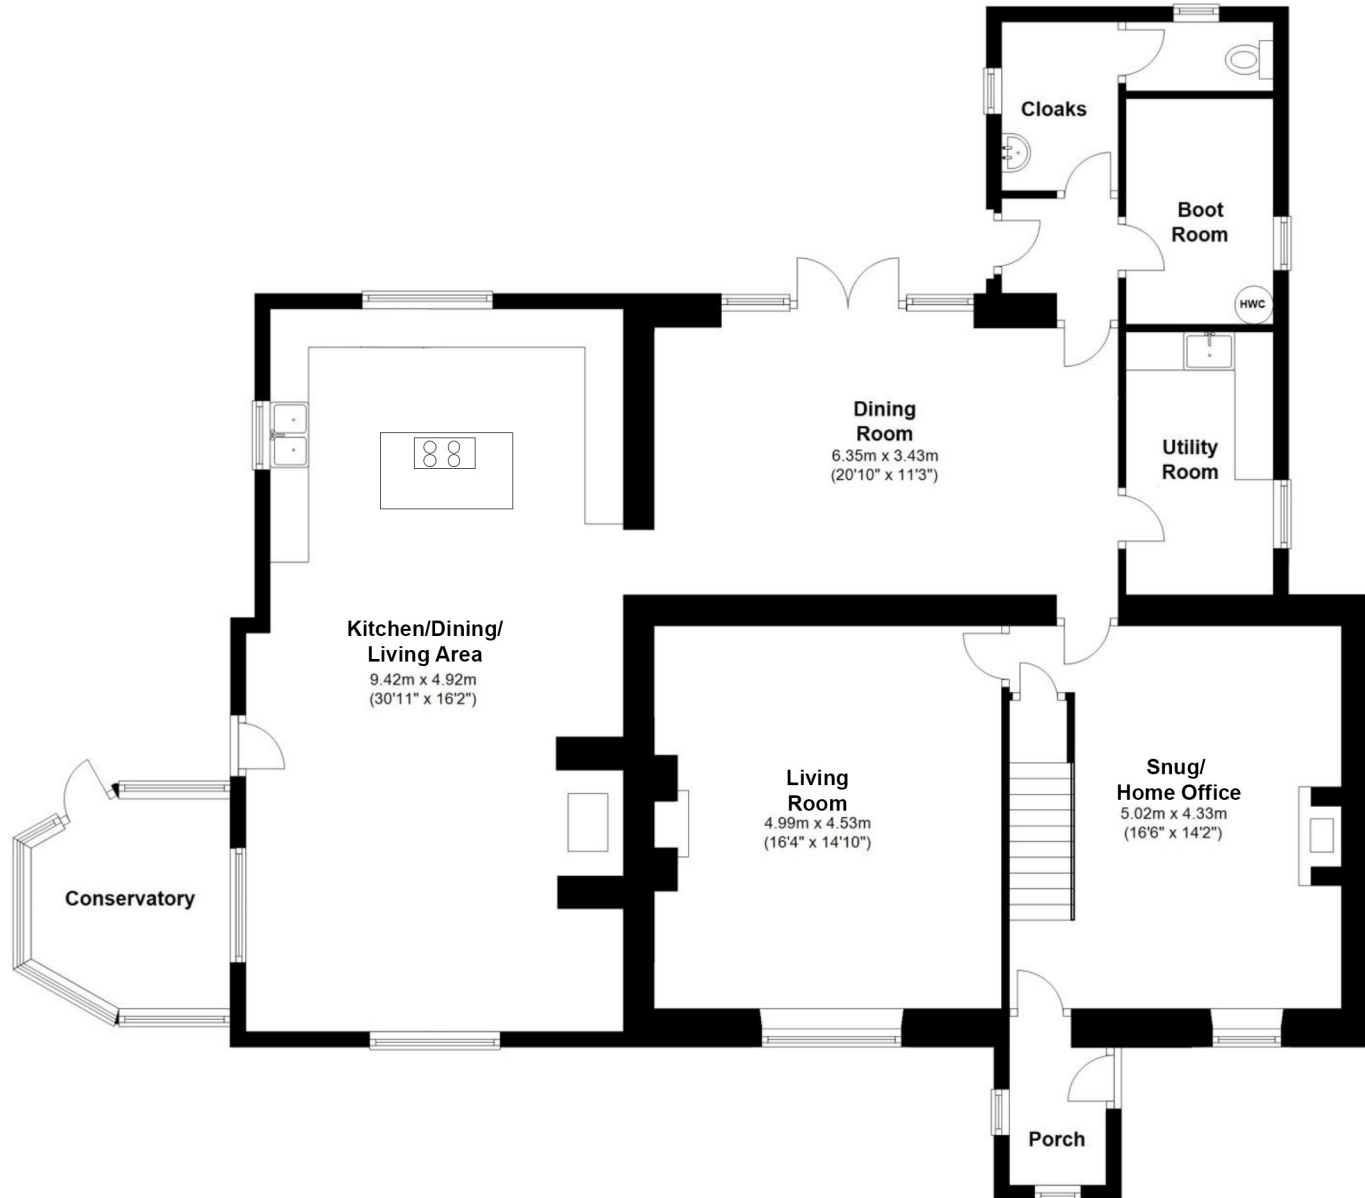

West Steel, Whitfield, Northumberland, NE47 8JE

Total Floor Area: 401.3 sq. metres (4319 sq. feet)

West Steel, Whitfield, Northumberland, NE47 8JE

Total Floor Area: 401.3 sq. metres (4319 sq. feet)

West Steel, Whitfield, Northumberland, NE47 8JE

Total Floor Area: 401.3 sq. metres (4319 sq. feet)