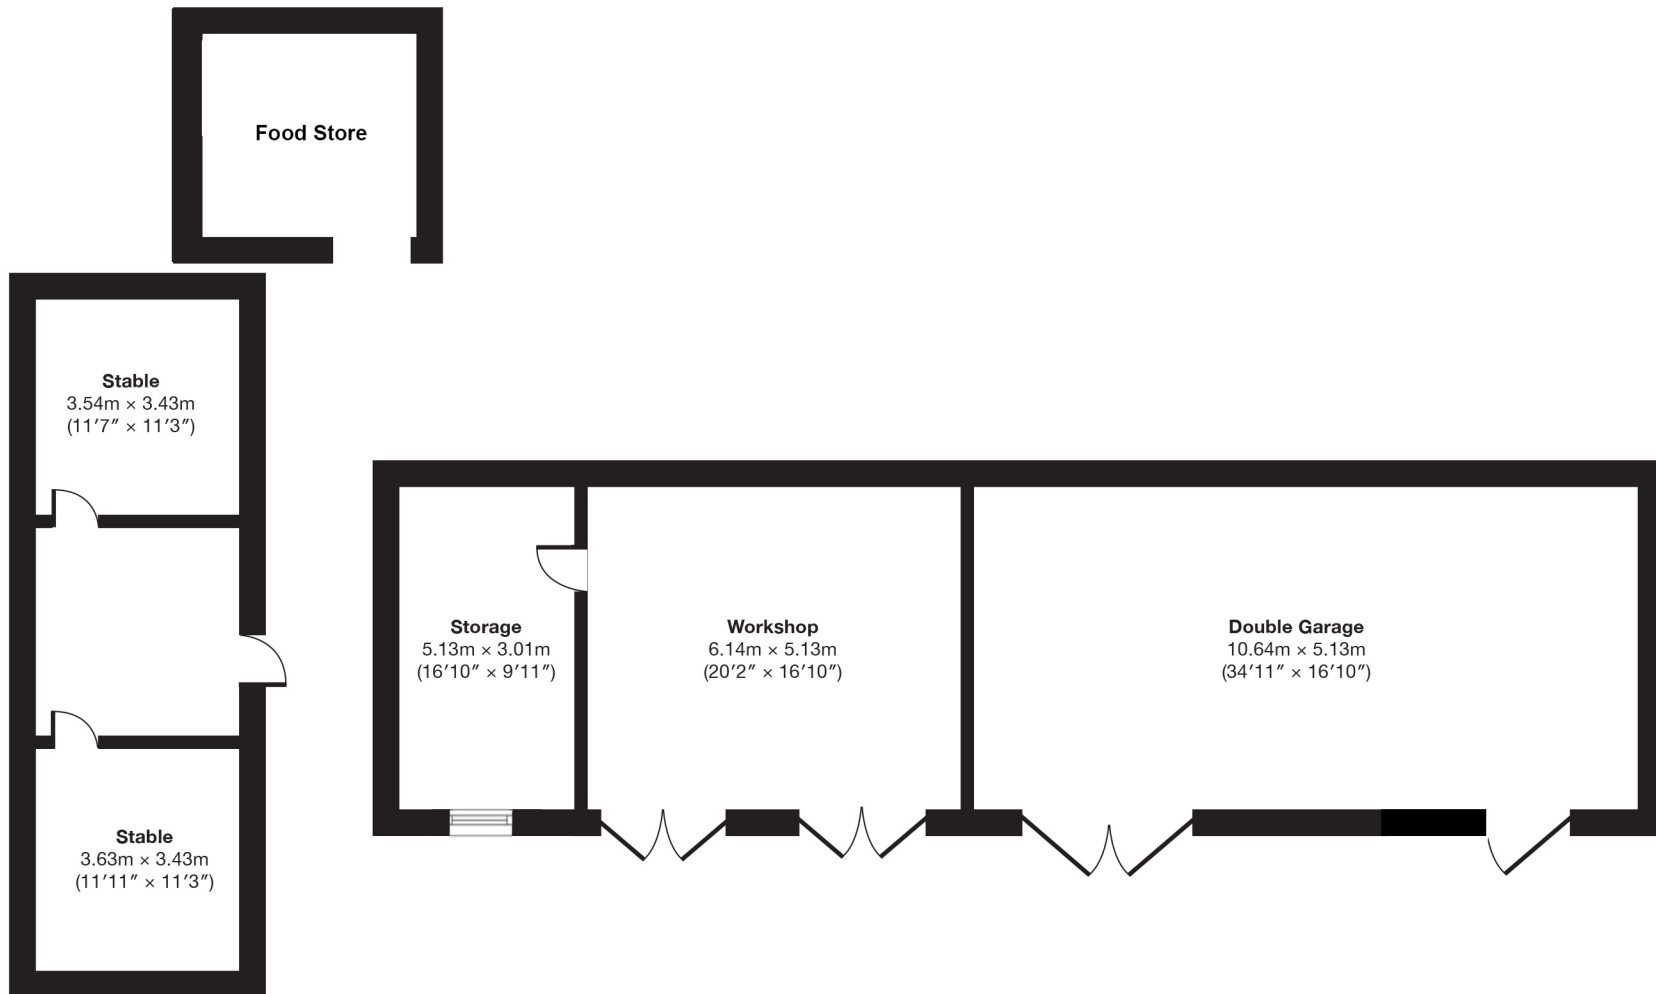

West Steel, Whitfield, Northumberland, NE47 8JE

Total Floor Area: 401.3 sq. metres (4319 sq. feet)

West Steel, Whitfield, Northumberland, NE47 8JE

Total Floor Area: 401.3 sq. metres (4319 sq. feet)

West Steel, Whitfield, Northumberland, NE47 8JE

Total Floor Area: 401.3 sq. metres (4319 sq. feet)