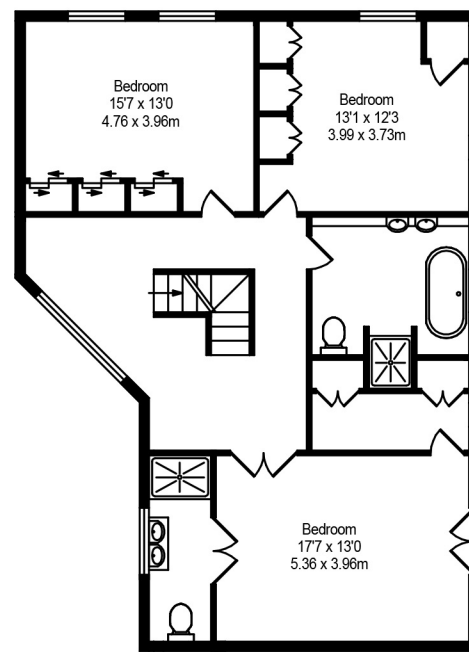

Mickering Farmhouse

Total Approx. Floor Area 5273 Sq.ft. (489.86 Sq.M.)

Whilst every effort is made to accurately reproduce these floor plans, measurements are approximate, not to scale and for illustrative purposes only

Approx. Floor Area 1122 Sq.Ft (104.23 Sq.M.)

Approx. Floor Area 710 Sq.Ft (65.96 Sq.M.)

Approx. Floor Area 1278 Sq.Ft (118.73 Sq.M.)

Approx. Floor Area 2163 Sq.Ft (200.94 Sq.M.)