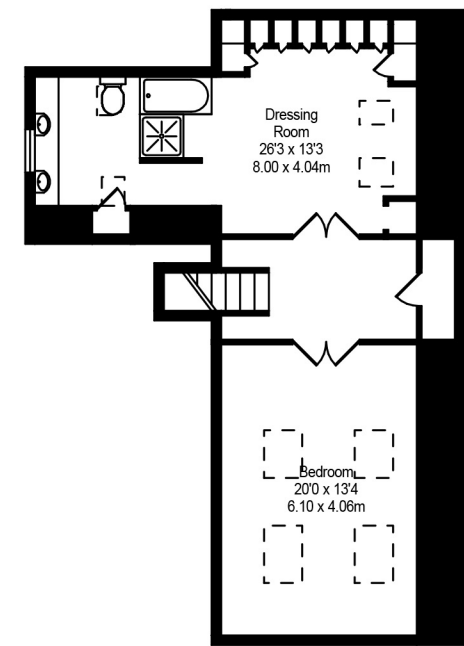

Mickering Farmhouse

Total Approx. Floor Area 5273 Sq.ft. (489.86 Sq.M.)

Whilst every effort is made to accurately reproduce these floor plans, measurements are approximate, not to scale and for illustrative purposes only

Approx. Floor Area 1122 Sq.Ft (104.23 Sq.M.)

Approx. Floor Area 710 Sq.Ft (65.96 Sq.M.)

Approx. Floor Area 1278 Sq.Ft (118.73 Sq.M.)

Approx. Floor Area 2163 Sq.Ft (200.94 Sq.M.)