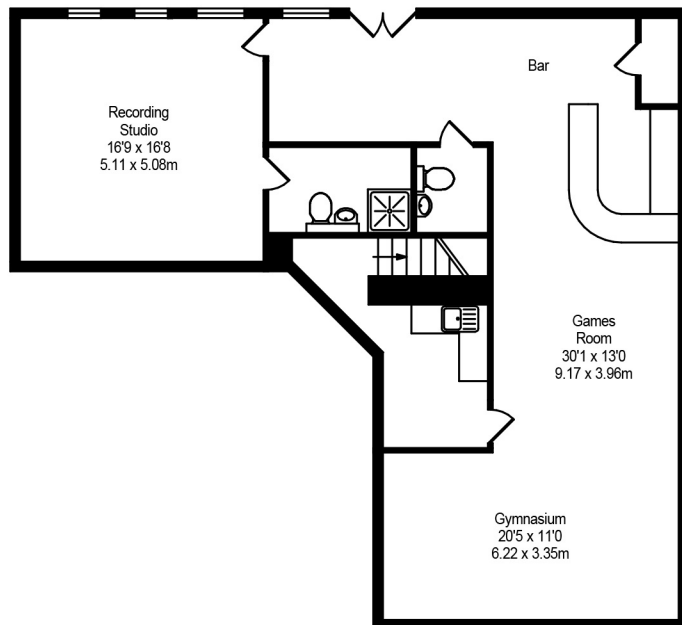

Mickering Farmhouse

Total Approx. Floor Area 5273 Sq.ft. (489.86 Sq.M.)

Whilst every effort is made to accurately reproduce these floor plans, measurements are approximate, not to scale and for illustrative purposes only

Approx. Floor Area 1122 Sq.Ft (104.23 Sq.M.)

Approx. Floor Area 710 Sq.Ft (65.96 Sq.M.)

Approx. Floor Area 1278 Sq.Ft (118.73 Sq.M.)

Approx. Floor Area 2163 Sq.Ft (200.94 Sq.M.)