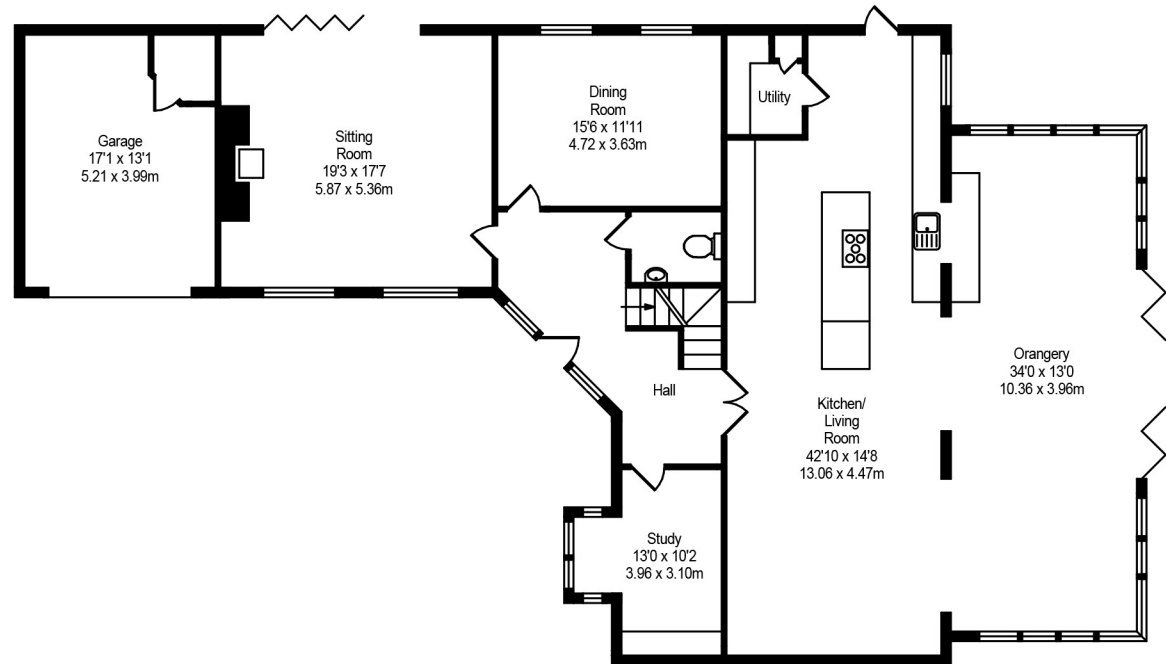

Mickering Farmhouse

Total Approx. Floor Area 5273 Sq.ft. (489.86 Sq.M.)

Whilst every effort is made to accurately reproduce these floor plans, measurements are approximate, not to scale and for illustrative purposes only

Approx. Floor Area 1122 Sq.Ft (104.23 Sq.M.)

Approx. Floor Area 710 Sq.Ft (65.96 Sq.M.)

Approx. Floor Area 1278 Sq.Ft (118.73 Sq.M.)

Approx. Floor Area 2163 Sq.Ft (200.94 Sq.M.)